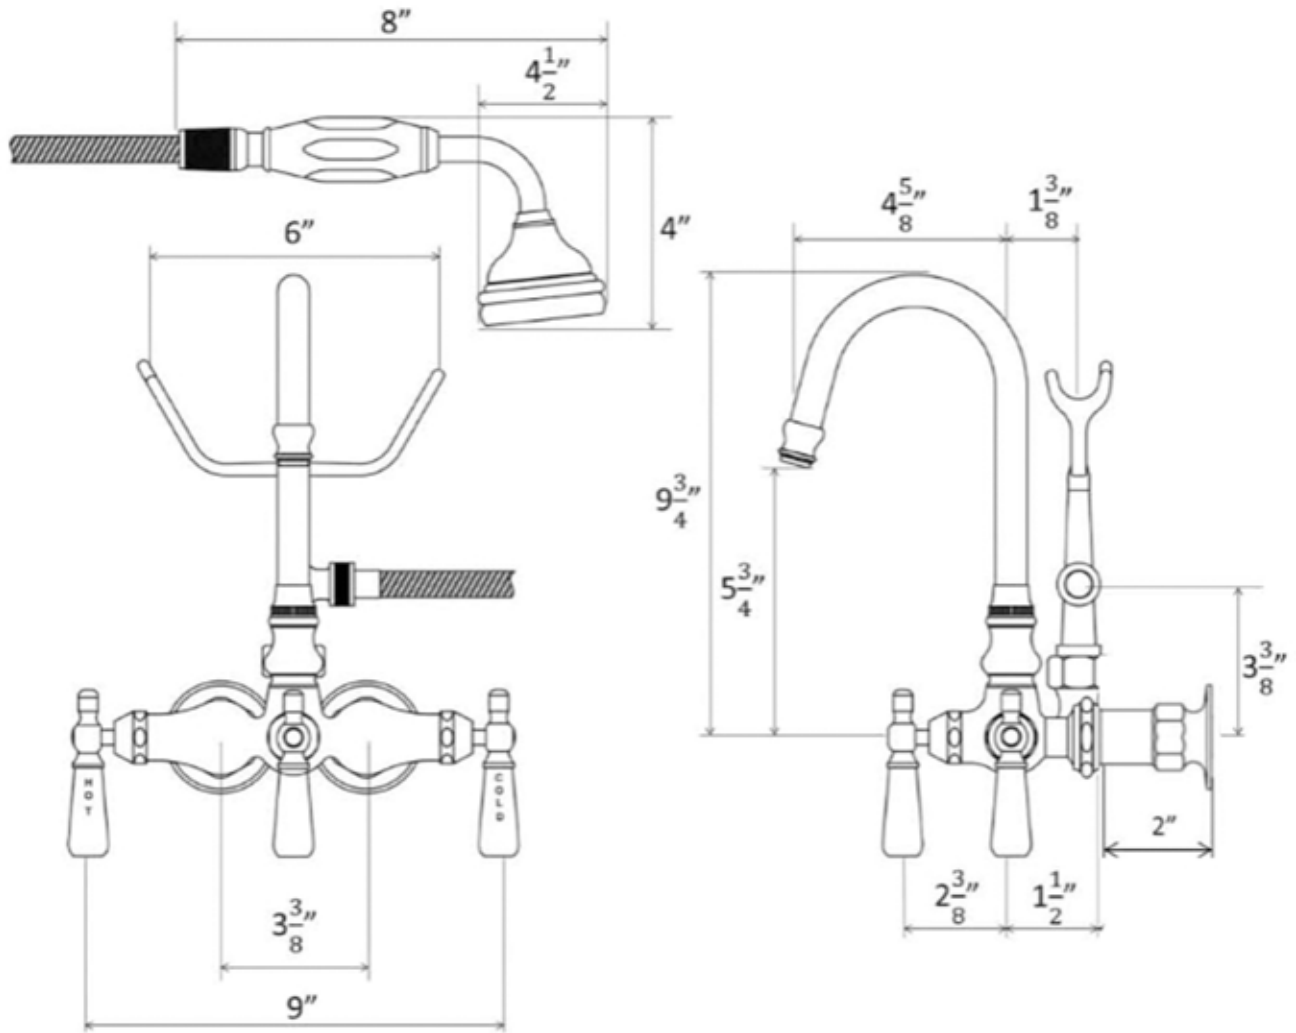

Bathroom Wall Mount Clawfoot Tub Faucet by Randolph Morris

Item #: RM411

All products and specifications are subject to change without notice. Randolph Morris is not responsible for typographical and/or dimensional errors. Typographical errors are subject to correction.

Note: Rough-in dimensions may vary +/- 1/2" and are subject to change. No responsibility is assumed by Randolph Morris.