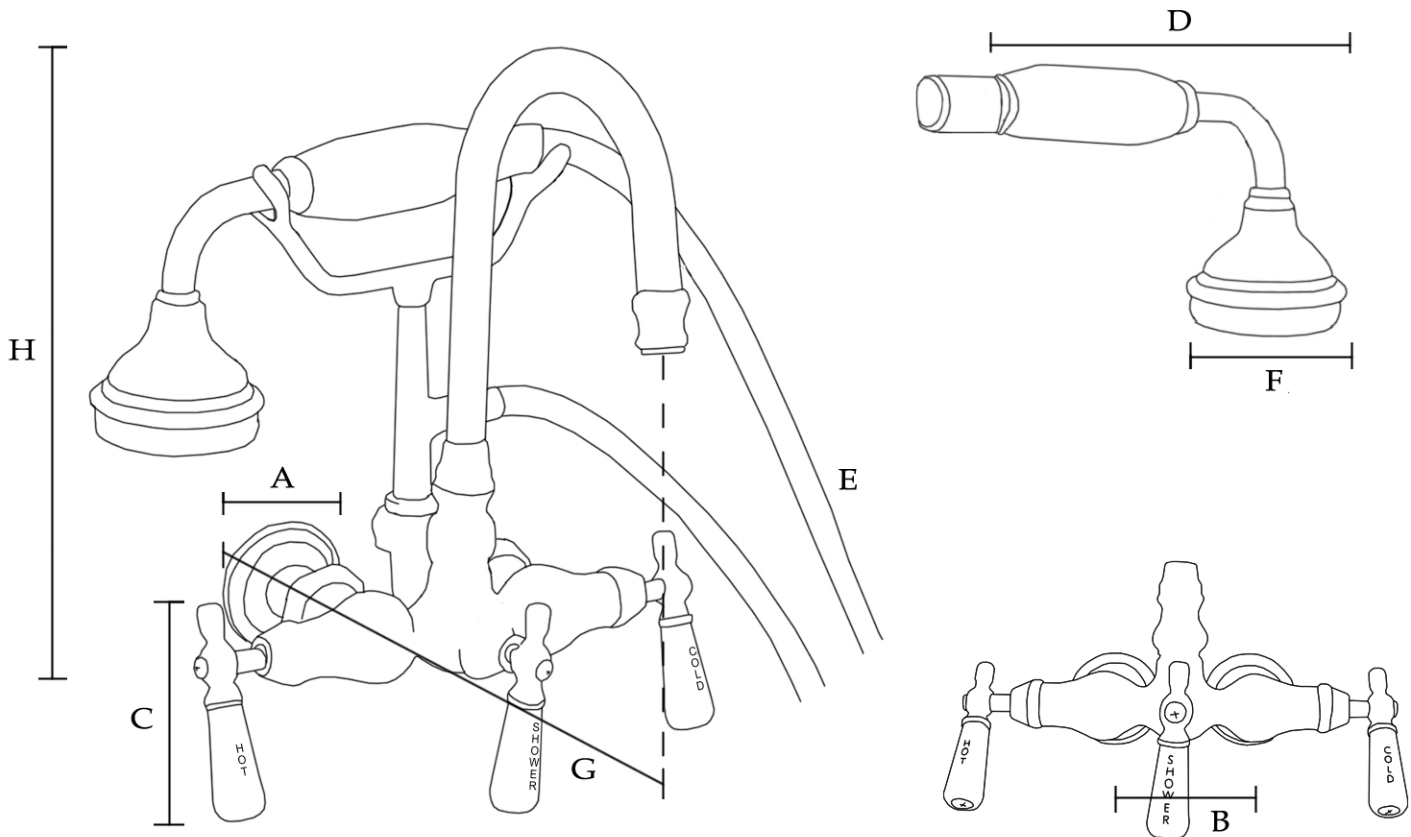

Wall Mount Gooseneck Tub Faucet with Handshower by Randolph Morris

Item #: RM405

(A) Base: 2-1/2" OD

(D) Handshower: 7" L

(G) Spout: 8" Reach

(B) Centers: 3-38/" W

(E) Hose: 59-3/4" L

(H) Total Height: 10-1/2" H

(C) Handle: 3-1/2" L

(F) Showerhead: 2-1/2" OD

Flow Rate: 7 gal/min

All products and specifications are subject to change without notice. Randolph Morris is not responsible for typographical and/or dimensional errors. Typographical errors are subject to correction.

Note: Rough-in dimensions may vary +/- 1/2" and are subject to change. No responsibility is assumed by Randolph Morris.