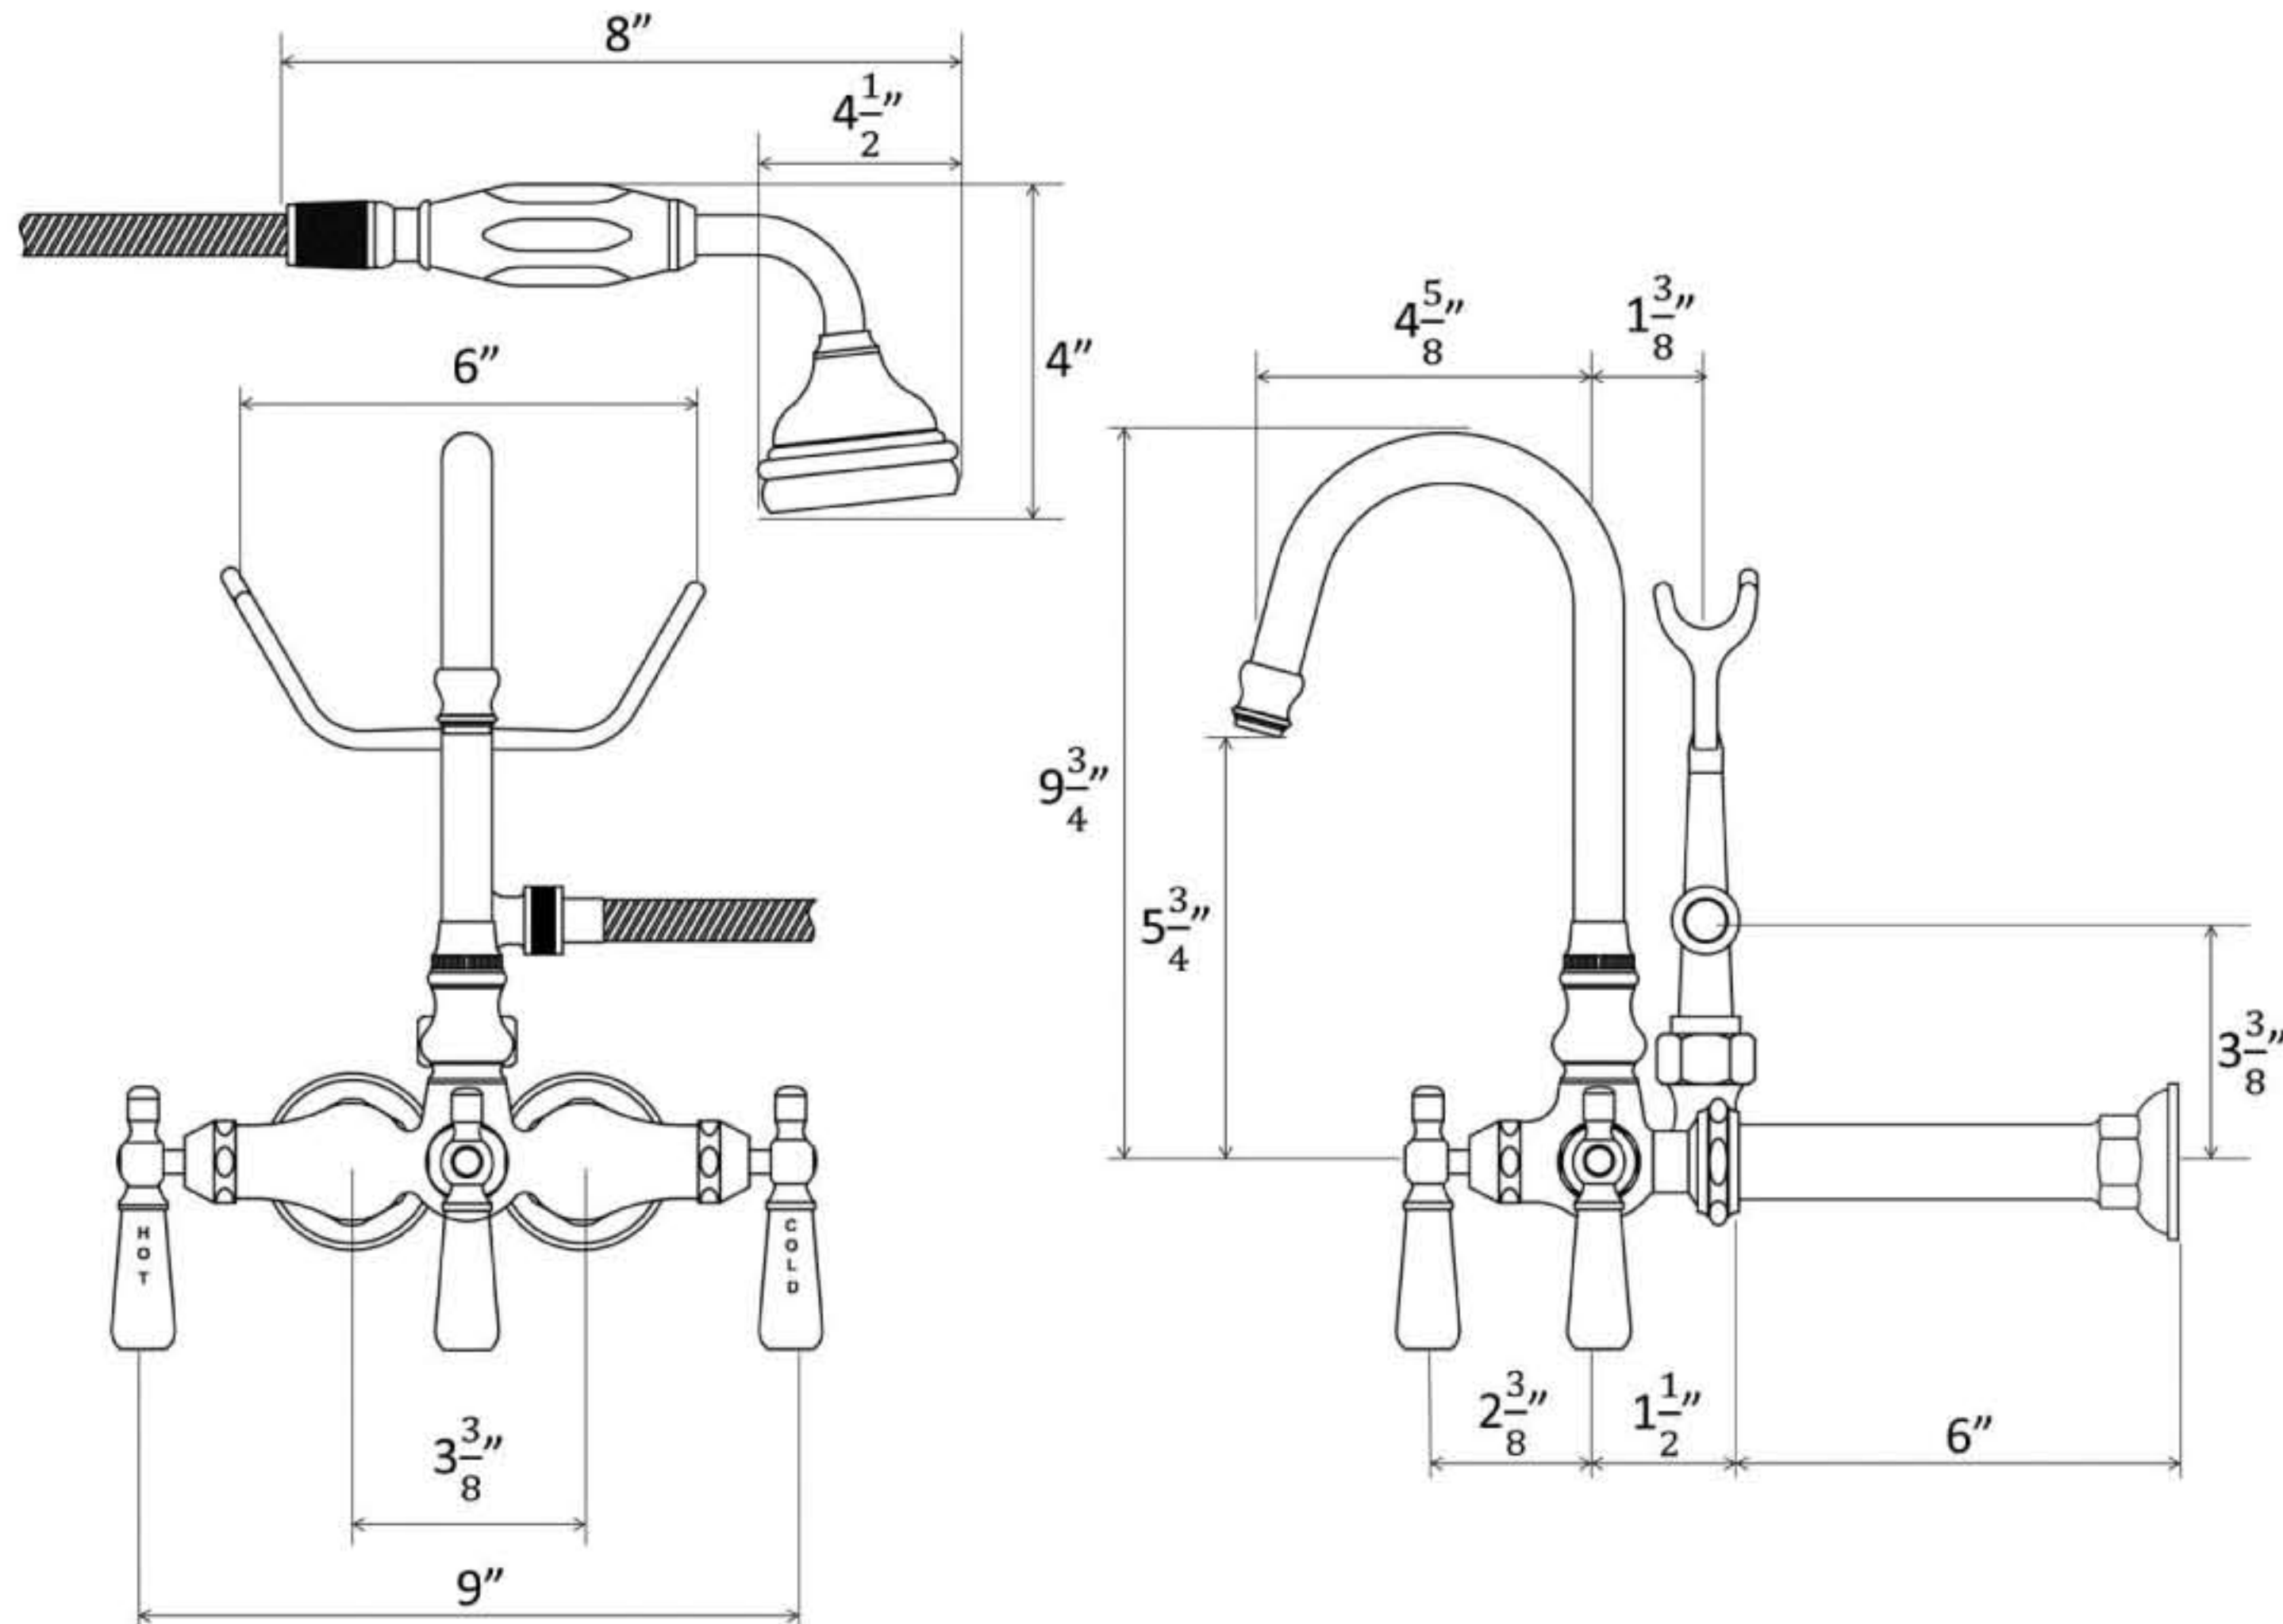

## Bathroom Wall Tub High Spout Faucet with Handshower

by Randolph Morris

Item #: RM404

Unpack and check all the parts, and read the instructions

All products and specifications are subject to change without notice. Randolph Morris is not responsible for typographical and/or dimensional errors. Typographical errors are subject to correction.

Note: Rough-in dimensions may vary +/- 1/2" and are subject to change. No responsibility is assumed by Randolph Morris.