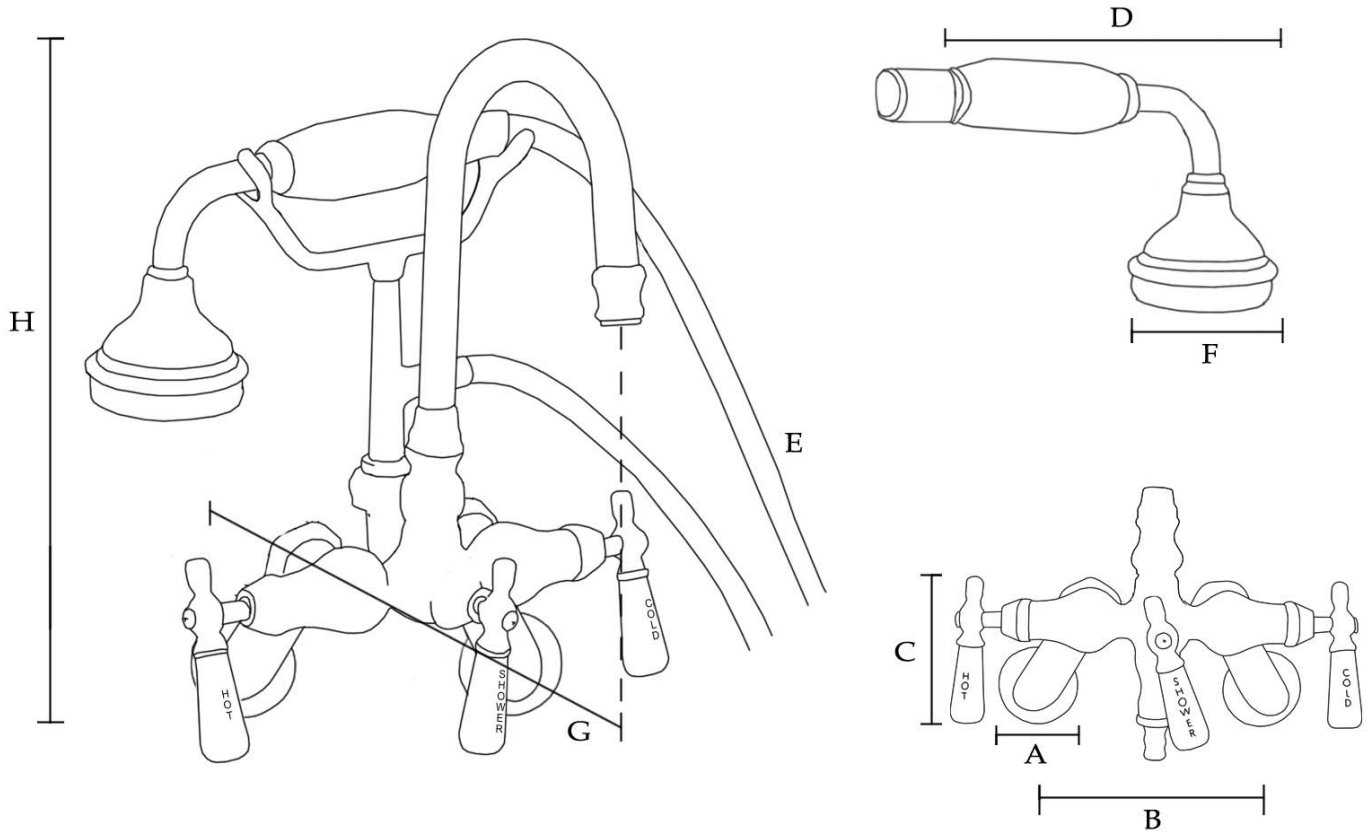

Wall Mount Gooseneck Tub Faucet with Handshower by Randolph Morris

Item #: RM403

(A) Base: 2-1/4" OD	(D) Hand Shower: 7" L	(G) Spout: 8" Reach
(B) Centers: 3-3/8" - 7" W	(E) Hose: 59-3/4" L	(H) Total Height: N/A
(C) Handle: 3-1/2" L	(F) Shower Head: 2-1/2" OD	Flow Rate: 7 gal/min

All products and specifications are subject to change without notice. Randolph Morris is not responsible for typographical and/or dimensional errors. Typographical errors are subject to correction.

Note: Rough-in dimensions may vary +/- 1/2" and are subject to change. No responsibility is assumed by Randolph Morris.