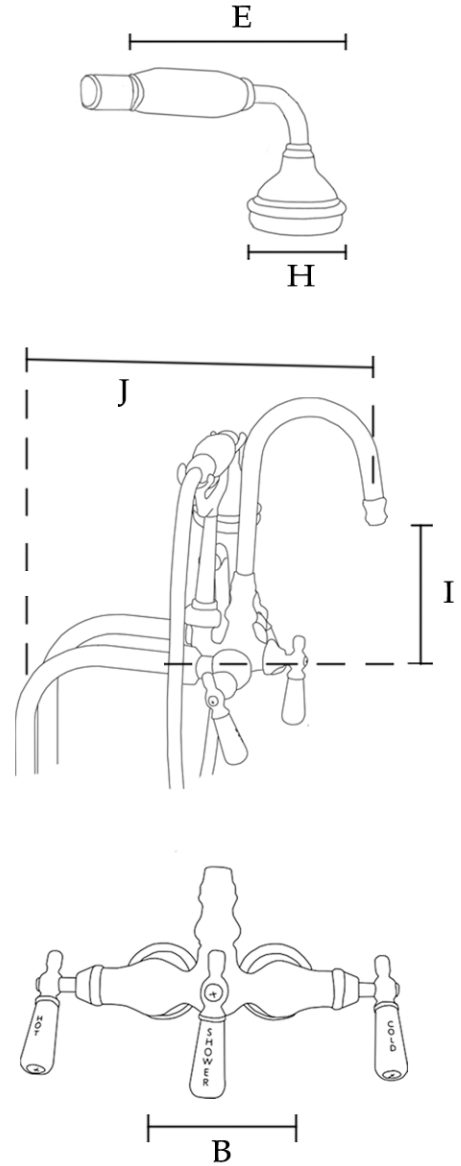

Freestanding Gooseneck Tub Faucet with Handshower by Randolph Morris

Item #: RM402-RMNSL4

(A) Brace: 13-1/2" L

(B) Centers: 3-3/8" W

(C) Flange: 1-3/4" H

(D) Flange: 3" OD

(E) Hand Shower: 7" L

(F) Hose: 59-3/4" L

(G) Nipple: 7-1/2" L

(H) Shower Head: 2-1/2" OD

(I) Spout: 4-1/2" H

(J) Spout: 12" Reach

(K) Tube: 19-1/2" L

(L) Valve: 3-3/4" H

All products and specifications are subject to change without notice. Randolph Morris is not responsible for typographical and/or dimensional errors. Typographical errors are subject to correction.

Note: Rough-in dimensions may vary +/- 1/2" and are subject to change. No responsibility is assumed by Randolph Morris.