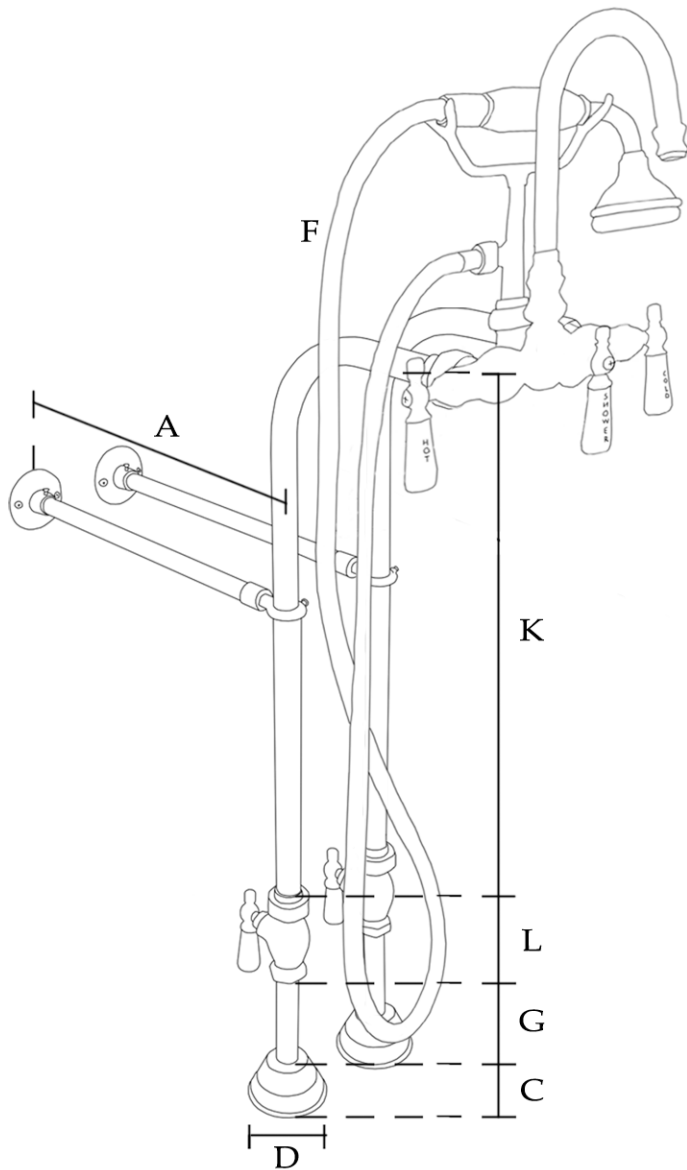

Freestanding Gooseneck Tub Faucet with Handshower by Randolph Morris

Item #: RM402-RMNSL4

(A) Brace: 13-1/2" L

(B) Centers: 3-3/8" W

(C) Flange: 1-3/4" H

(D) Flange: 3" OD

(E) Hand Shower: 7" L

(F) Hose: 59-3/4" L

(G) Nipple: 7-1/2" L

(H) Shower Head: 2-1/2" OD

(I) Spout: 4-1/2" H

(J) Spout: 12" Reach

(K) Tube: 19-1/2" L

(L) Valve: 3-3/4" H

All products and specifications are subject to change without notice. Randolph Morris is not responsible for typographical and/or dimensional errors. Typographical errors are subject to correction.

Note: Rough-in dimensions may vary +/- 1/2" and are subject to change. No responsibility is assumed by Randolph Morris.