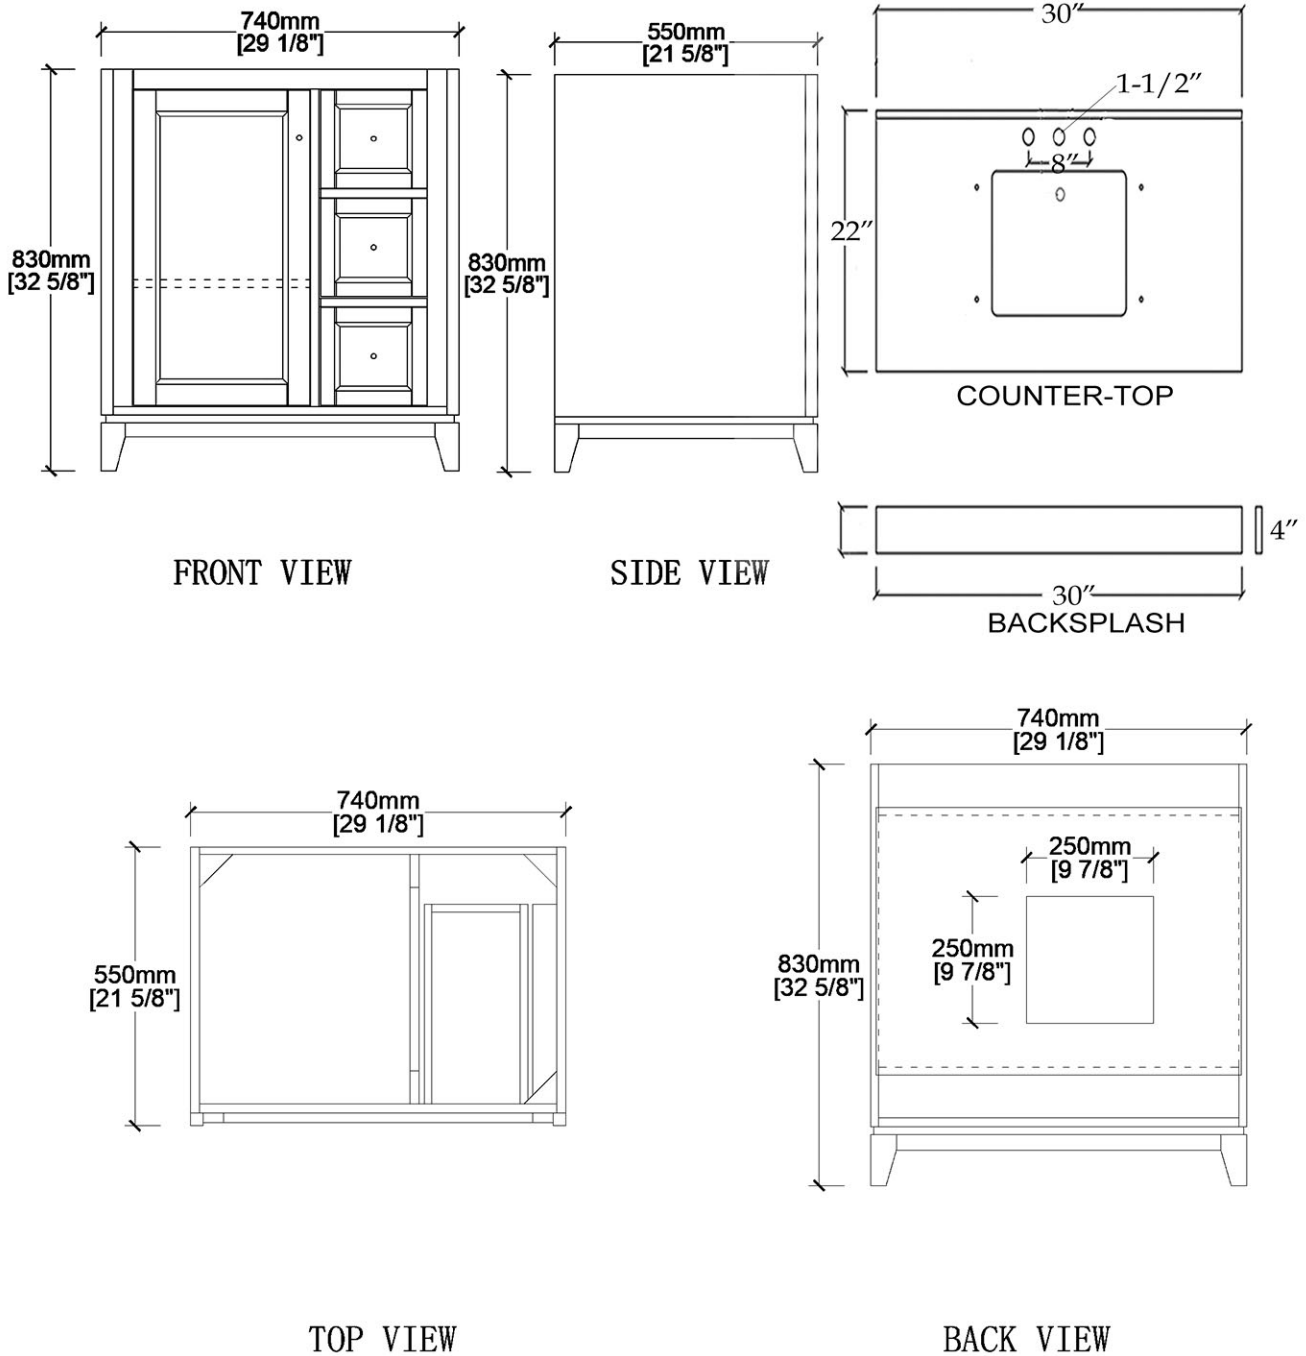

Vanity by Randolph Morris

Item #: RM368R-S

All products and specifications are subject to change without notice. Randolph Morris is not responsible for typographical and/or dimensional errors. Typographical errors are subject to correction.

Note: Rough-in dimensions may vary +/- 1/2" and are subject to change. No responsibility is assumed by Randolph Morris.