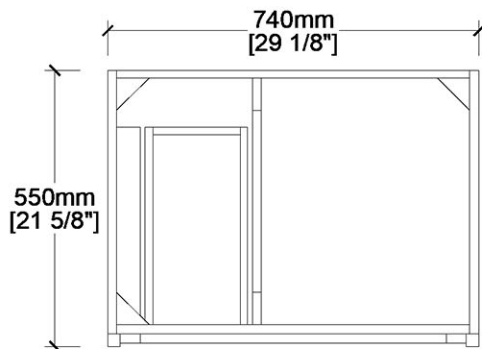

Vanity  
by Randolph Morris

Item #: RM368L-S

FRONT VIEW

SIDE VIEW

COUNTER-TOP

BACKSPLASH

TOP VIEW

BACK VIEW

All products and specifications are subject to change without notice. Randolph Morris is not responsible for typographical and/or dimensional errors. Typographical errors are subject to correction.

Note: Rough-in dimensions may vary +/- 1/2" and are subject to change. No responsibility is assumed by Randolph Morris.