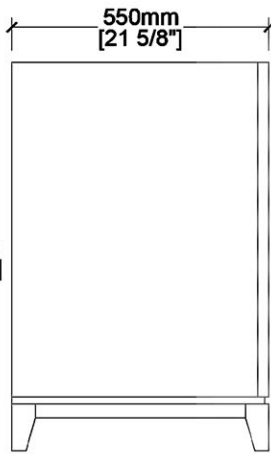

Vanity  
by Randolph Morris

Item #: RM368L-S

FRONT VIEW

SIDE VIEW

COUNTER-TOP

BACKSPLASH

TOP VIEW

BACK VIEW