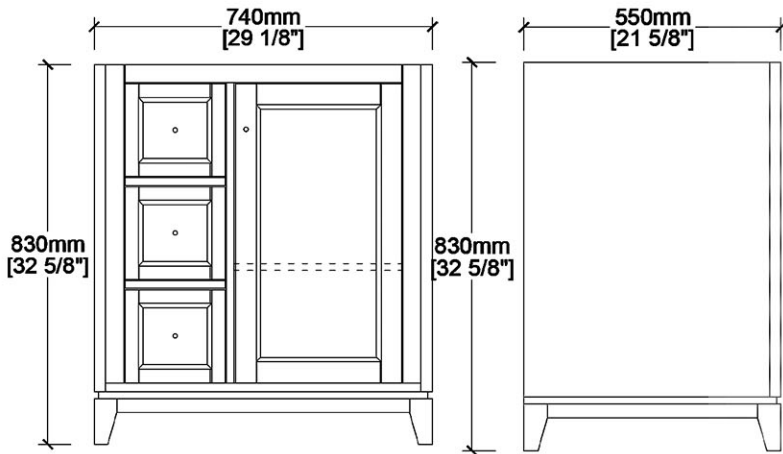

Vanity  
by Randolph Morris

Item #: RM368L-S

FRONT VIEW

SIDE VIEW

COUNTER-TOP

BACKSPLASH

TOP VIEW

BACK VIEW