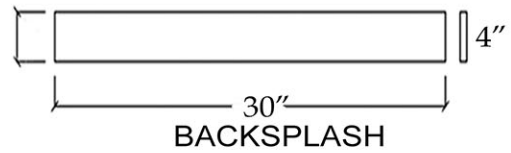

Vanity  
by Randolph Morris

Item #: RM368L-S

FRONT VIEW

SIDE VIEW

COUNTER-TOP

BACKSPLASH

TOP VIEW

BACK VIEW