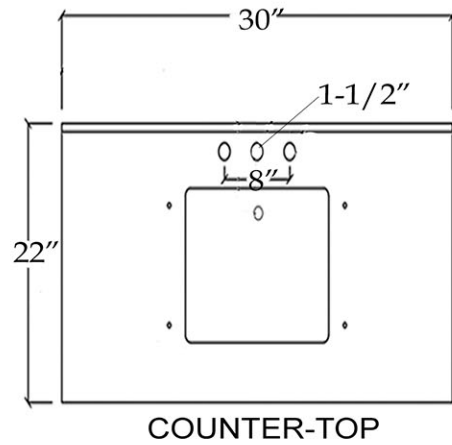

Vanity  
by Randolph Morris

Item #: RM368L-S

FRONT VIEW

SIDE VIEW

COUNTER-TOP

BACKSPLASH

TOP VIEW

BACK VIEW

All products and specifications are subject to change without notice. Randolph Morris is not responsible for typographical and/or dimensional errors. Typographical errors are subject to correction.

Note: Rough-in dimensions may vary +/- 1/2" and are subject to change. No responsibility is assumed by Randolph Morris.