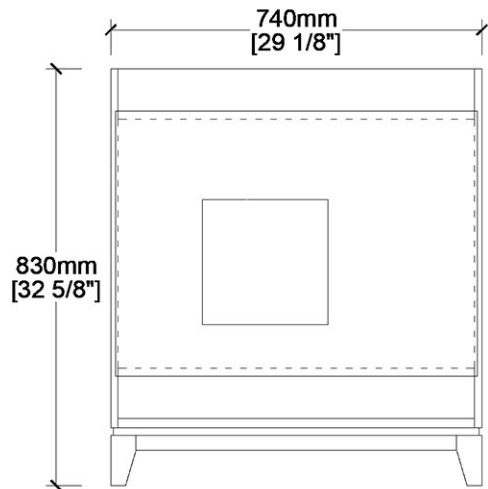

Vanity  
by Randolph Morris

Item #: RM368L-S

FRONT VIEW

SIDE VIEW

COUNTER-TOP

BACKSPLASH

TOP VIEW

BACK VIEW