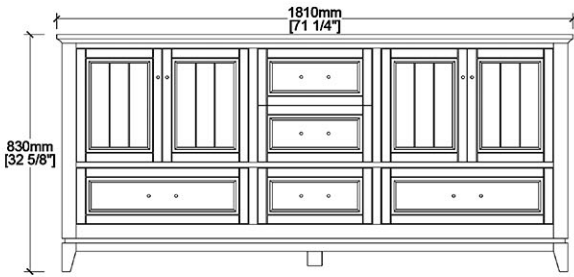

Vanity by Randolph Morris

Item #: RM35-728-S

FRONT VIEW

SIDE VIEW

COUNTER-TOP

BACKSPLASH

TOP VIEW

BACK VIEW