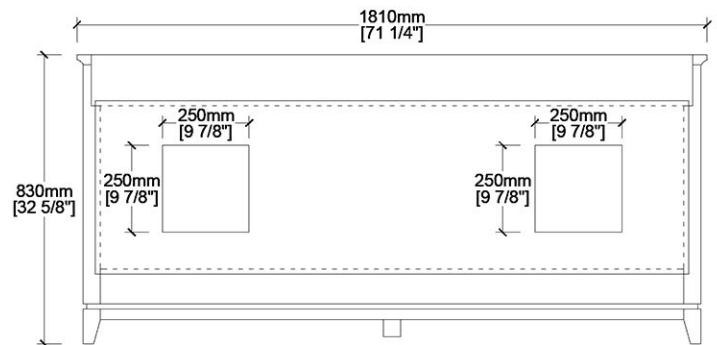

Vanity by Randolph Morris

Item #: RM35-728-S

FRONT VIEW

SIDE VIEW

COUNTER-TOP

BACKSPLASH

TOP VIEW

BACK VIEW

All products and specifications are subject to change without notice. Randolph Morris is not responsible for typographical and/or dimensional errors. Typographical errors are subject to correction.

Note: Rough-in dimensions may vary +/- 1/2" and are subject to change. No responsibility is assumed by Randolph Morris.