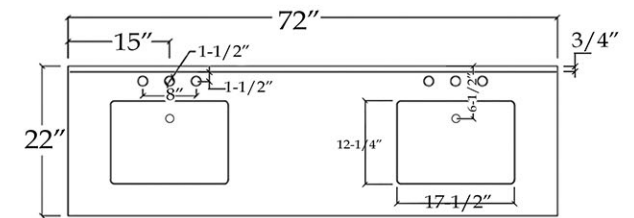

Vanity by Randolph Morris

Item #: RM35-728-S

FRONT VIEW

SIDE VIEW

COUNTER-TOP

BACKSPLASH

TOP VIEW

BACK VIEW

All products and specifications are subject to change without notice. Randolph Morris is not responsible for typographical and/or dimensional errors. Typographical errors are subject to correction.

Note: Rough-in dimensions may vary +/- 1/2" and are subject to change. No responsibility is assumed by Randolph Morris.