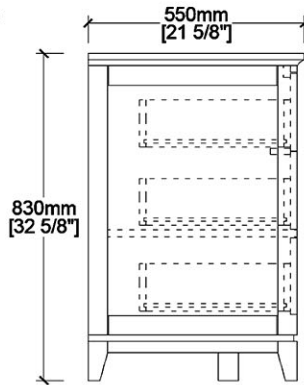

Vanity by Randolph Morris

Item #: RM35-728-S

FRONT VIEW

SIDE VIEW

COUNTER-TOP

BACKSPLASH

TOP VIEW

BACK VIEW

All products and specifications are subject to change without notice. Randolph Morris is not responsible for typographical and/or dimensional errors. Typographical errors are subject to correction.

Note: Rough-in dimensions may vary +/- 1/2" and are subject to change. No responsibility is assumed by Randolph Morris.