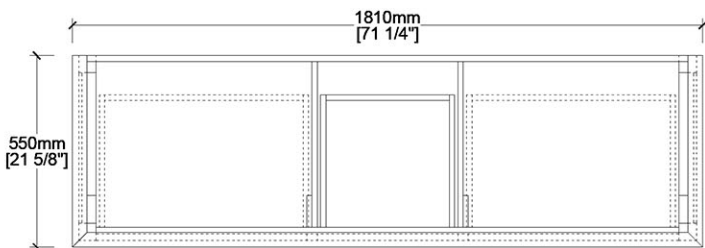

Vanity by Randolph Morris

Item #: RM35-728-S

FRONT VIEW

SIDE VIEW

COUNTER-TOP

BACKSPLASH

TOP VIEW

BACK VIEW

All products and specifications are subject to change without notice. Randolph Morris is not responsible for typographical and/or dimensional errors. Typographical errors are subject to correction.

Note: Rough-in dimensions may vary +/- 1/2" and are subject to change. No responsibility is assumed by Randolph Morris.