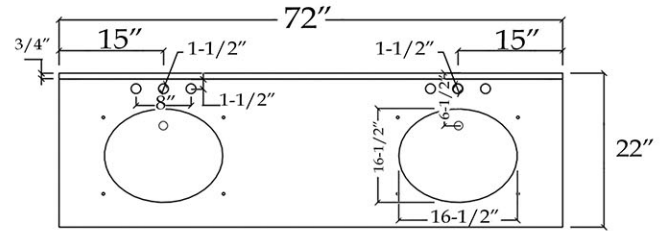

Vanity by Randolph Morris

Item #: RM35-728-R

FRONT VIEW

SIDE VIEW

COUNTER-TOP

BACKSPLASH

TOP VIEW

BACK VIEW

All products and specifications are subject to change without notice. Randolph Morris is not responsible for typographical and/or dimensional errors. Typographical errors are subject to correction.

Note: Rough-in dimensions may vary +/- 1/2" and are subject to change. No responsibility is assumed by Randolph Morris.