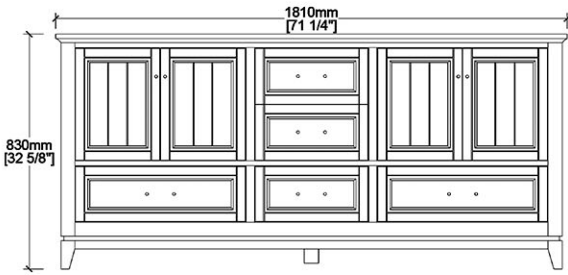

Vanity by Randolph Morris

Item #: RM35-728-R

FRONT VIEW

SIDE VIEW

COUNTER-TOP

BACKSPLASH

TOP VIEW

BACK VIEW