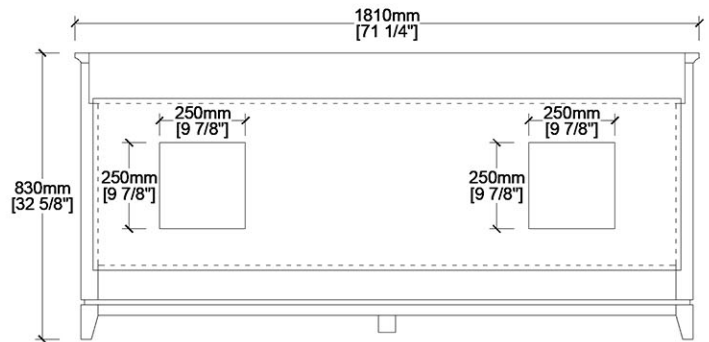

Vanity by Randolph Morris

Item #: RM35-728-R

FRONT VIEW

SIDE VIEW

COUNTER-TOP

BACKSPLASH

TOP VIEW

BACK VIEW

All products and specifications are subject to change without notice. Randolph Morris is not responsible for typographical and/or dimensional errors. Typographical errors are subject to correction.

Note: Rough-in dimensions may vary +/- 1/2" and are subject to change. No responsibility is assumed by Randolph Morris.