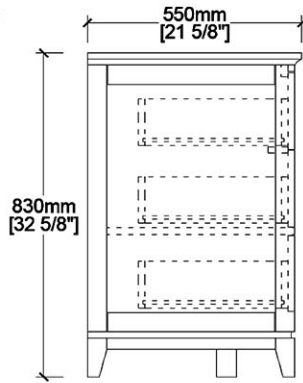

Vanity by Randolph Morris

Item #: RM35-728-R

FRONT VIEW

SIDE VIEW

COUNTER-TOP

BACKSPLASH

TOP VIEW

BACK VIEW

All products and specifications are subject to change without notice. Randolph Morris is not responsible for typographical and/or dimensional errors. Typographical errors are subject to correction.

Note: Rough-in dimensions may vary +/- 1/2" and are subject to change. No responsibility is assumed by Randolph Morris.