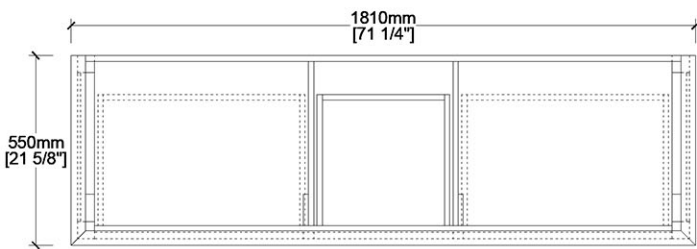

Vanity by Randolph Morris

Item #: RM35-728-R

FRONT VIEW

SIDE VIEW

COUNTER-TOP

BACKSPLASH

TOP VIEW

BACK VIEW

All products and specifications are subject to change without notice. Randolph Morris is not responsible for typographical and/or dimensional errors. Typographical errors are subject to correction.

Note: Rough-in dimensions may vary +/- 1/2" and are subject to change. No responsibility is assumed by Randolph Morris.