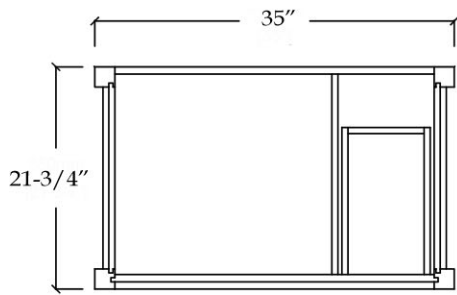

## Vanity by Randolph Morris

Item #: RM248S

TOP VIEW

FRONT VIEW

BACK VIEW

SIDE VIEW

All products and specifications are subject to change without notice. Randolph Morris is not responsible for typographical and/or dimensional errors. Typographical errors are subject to correction.

Note: Rough-in dimensions may vary +/- 1/2" and are subject to change. No responsibility is assumed by Randolph Morris.