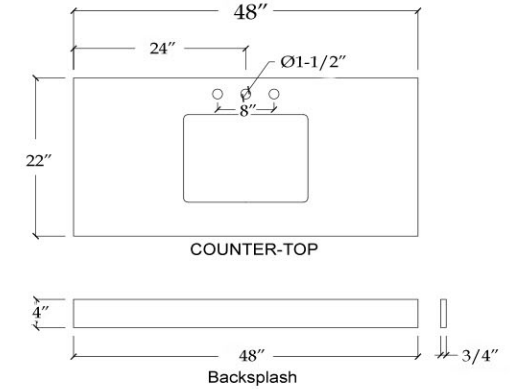

## Vanity by Randolph Morris

Item #: RM248S

TOP VIEW

FRONT VIEW

BACK VIEW

SIDE VIEW

All products and specifications are subject to change without notice. Randolph Morris is not responsible for typographical and/or dimensional errors. Typographical errors are subject to correction.

Note: Rough-in dimensions may vary +/- 1/2" and are subject to change. No responsibility is assumed by Randolph Morris.