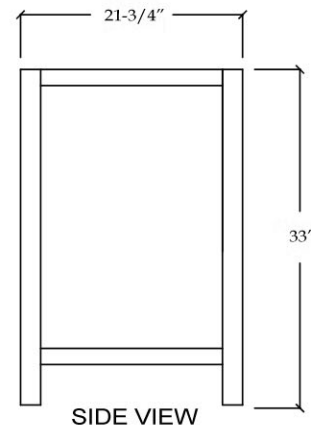

## Vanity by Randolph Morris

Item #: RM248S

TOP VIEW

FRONT VIEW

BACK VIEW

SIDE VIEW

All products and specifications are subject to change without notice. Randolph Morris is not responsible for typographical and/or dimensional errors. Typographical errors are subject to correction.

Note: Rough-in dimensions may vary +/- 1/2" and are subject to change. No responsibility is assumed by Randolph Morris.