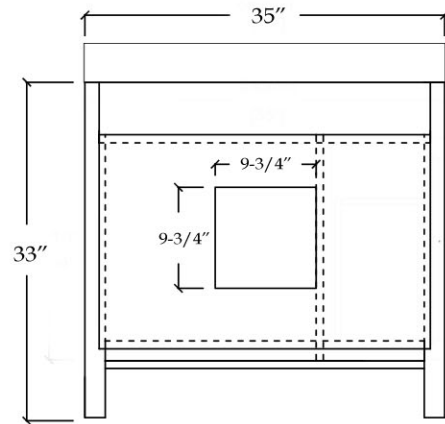

## Vanity by Randolph Morris

Item #: RM248S

TOP VIEW

FRONT VIEW

BACK VIEW

SIDE VIEW

All products and specifications are subject to change without notice. Randolph Morris is not responsible for typographical and/or dimensional errors. Typographical errors are subject to correction.

Note: Rough-in dimensions may vary +/- 1/2" and are subject to change. No responsibility is assumed by Randolph Morris.