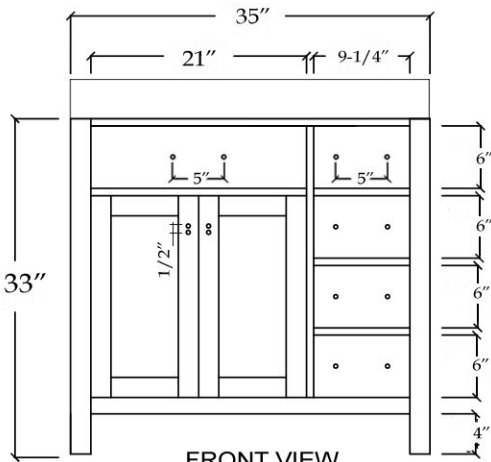

## Vanity by Randolph Morris

Item #: RM248S

TOP VIEW

FRONT VIEW

BACK VIEW

SIDE VIEW

All products and specifications are subject to change without notice. Randolph Morris is not responsible for typographical and/or dimensional errors. Typographical errors are subject to correction.

Note: Rough-in dimensions may vary +/- 1/2" and are subject to change. No responsibility is assumed by Randolph Morris.