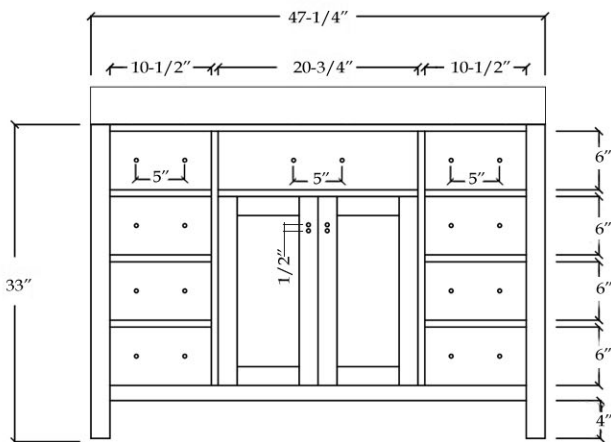

Vanity by Randolph Morris

Item #: RM248R

TOP VIEW

FRONT VIEW

BACK VIEW

SIDE VIEW

All products and specifications are subject to change without notice. Randolph Morris is not responsible for typographical and/or dimensional errors. Typographical errors are subject to correction.

Note: Rough-in dimensions may vary +/- 1/2" and are subject to change. No responsibility is assumed by Randolph Morris.