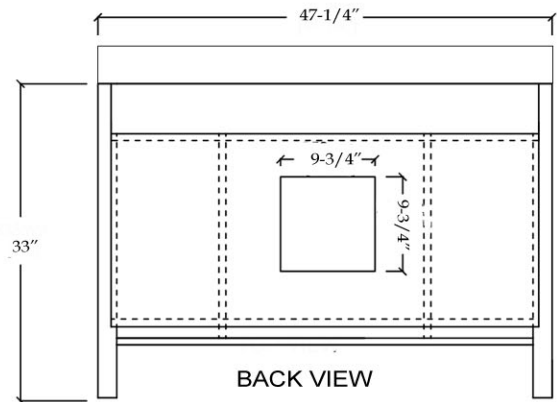

Vanity by Randolph Morris

Item #: RM248R

TOP VIEW

FRONT VIEW

BACK VIEW

SIDE VIEW

All products and specifications are subject to change without notice. Randolph Morris is not responsible for typographical and/or dimensional errors. Typographical errors are subject to correction.

Note: Rough-in dimensions may vary +/- 1/2" and are subject to change. No responsibility is assumed by Randolph Morris.