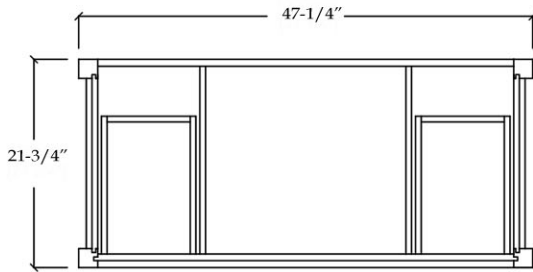

Vanity by Randolph Morris

Item #: RM248R

TOP VIEW

FRONT VIEW

BACK VIEW

SIDE VIEW

All products and specifications are subject to change without notice. Randolph Morris is not responsible for typographical and/or dimensional errors. Typographical errors are subject to correction.

Note: Rough-in dimensions may vary +/- 1/2" and are subject to change. No responsibility is assumed by Randolph Morris.