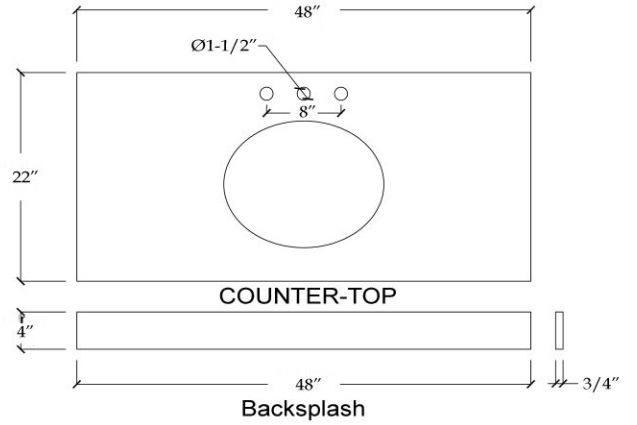

Vanity by Randolph Morris

Item #: RM248R

TOP VIEW

FRONT VIEW

BACK VIEW

SIDE VIEW

All products and specifications are subject to change without notice. Randolph Morris is not responsible for typographical and/or dimensional errors. Typographical errors are subject to correction.

Note: Rough-in dimensions may vary +/- 1/2" and are subject to change. No responsibility is assumed by Randolph Morris.