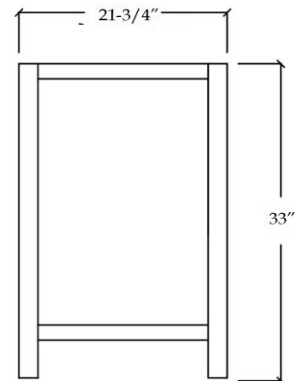

Vanity by Randolph Morris

Item #: RM248R

TOP VIEW

FRONT VIEW

BACK VIEW

SIDE VIEW

All products and specifications are subject to change without notice. Randolph Morris is not responsible for typographical and/or dimensional errors. Typographical errors are subject to correction.

Note: Rough-in dimensions may vary +/- 1/2" and are subject to change. No responsibility is assumed by Randolph Morris.