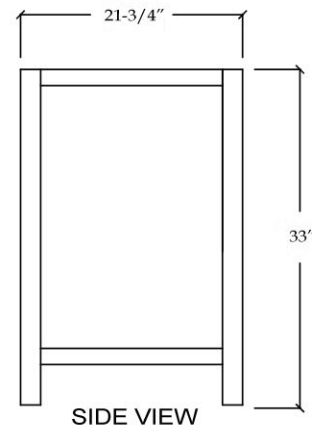

Vanity by Randolph Morris

Item #: RM236R

All products and specifications are subject to change without notice. Randolph Morris is not responsible for typographical and/or dimensional errors. Typographical errors are subject to correction.

Note: Rough-in dimensions may vary +/- 1/2" and are subject to change. No responsibility is assumed by Randolph Morris.