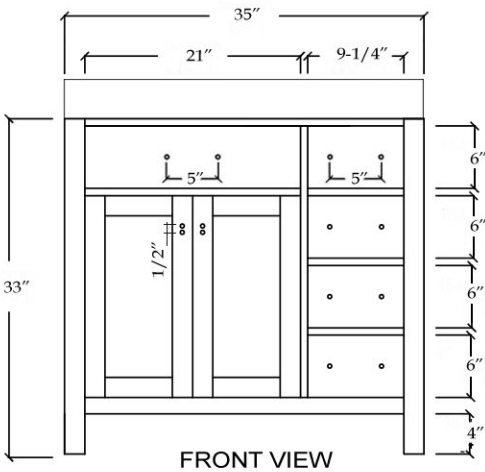

Vanity by Randolph Morris

Item #: RM236R

All products and specifications are subject to change without notice. Randolph Morris is not responsible for typographical and/or dimensional errors. Typographical errors are subject to correction.

Note: Rough-in dimensions may vary +/- 1/2" and are subject to change. No responsibility is assumed by Randolph Morris.