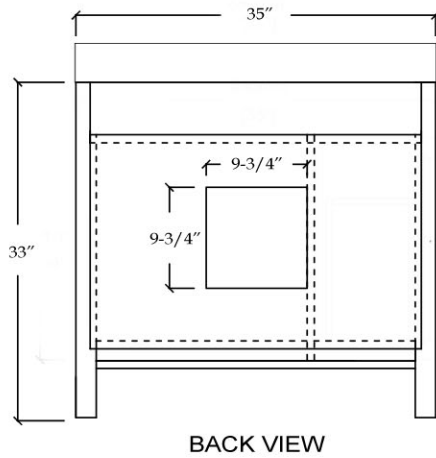

Vanity by Randolph Morris

Item #: RM236R

All products and specifications are subject to change without notice. Randolph Morris is not responsible for typographical and/or dimensional errors. Typographical errors are subject to correction.

Note: Rough-in dimensions may vary +/- 1/2" and are subject to change. No responsibility is assumed by Randolph Morris.