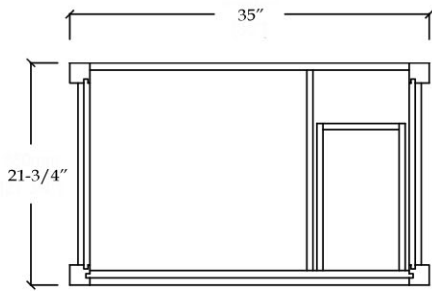

All products and specifications are subject to change without notice. Randolph Morris is not responsible for typographical and/or dimensional errors. Typographical errors are subject to correction.

Note: Rough-in dimensions may vary +/- 1/2" and are subject to change. No responsibility is assumed by Randolph Morris.