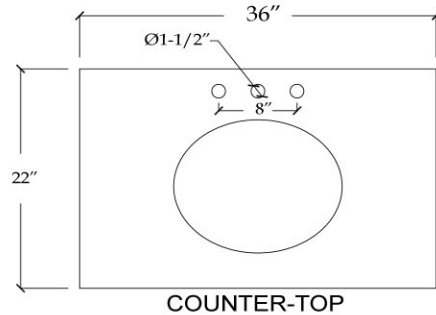

All products and specifications are subject to change without notice. Randolph Morris is not responsible for typographical and/or dimensional errors. Typographical errors are subject to correction.

Note: Rough-in dimensions may vary +/- 1/2" and are subject to change. No responsibility is assumed by Randolph Morris.