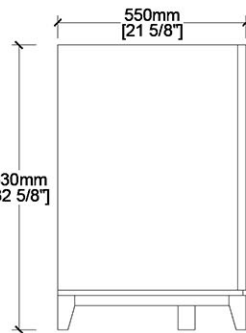

Vanity by Randolph Morris

Item #: RM18-728

FRONT VIEW

SIDE VIEW

COUNTER-TOP

BACKSPLASH

TOP VIEW

BACK VIEW

All products and specifications are subject to change without notice. Randolph Morris is not responsible for typographical and/or dimensional errors. Typographical errors are subject to correction.

Note: Rough-in dimensions may vary +/- 1/2" and are subject to change. No responsibility is assumed by Randolph Morris.