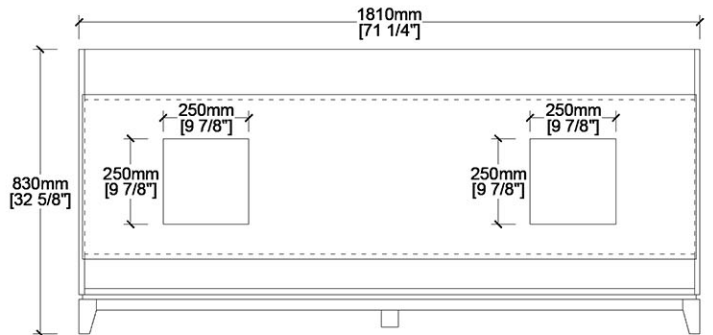

Vanity by Randolph Morris

Item #: RM18-728

FRONT VIEW

SIDE VIEW

COUNTER-TOP

BACKSPLASH

TOP VIEW

BACK VIEW

All products and specifications are subject to change without notice. Randolph Morris is not responsible for typographical and/or dimensional errors. Typographical errors are subject to correction.

Note: Rough-in dimensions may vary +/- 1/2" and are subject to change. No responsibility is assumed by Randolph Morris.