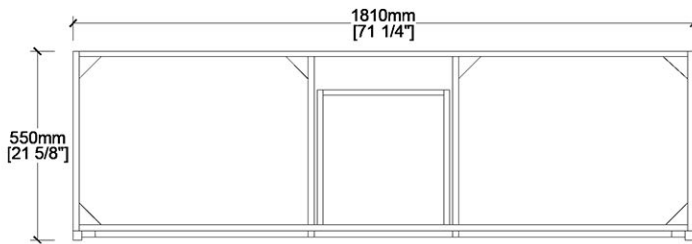

Vanity by Randolph Morris

Item #: RM18-728

FRONT VIEW

SIDE VIEW

COUNTER-TOP

BACKSPLASH

TOP VIEW

BACK VIEW