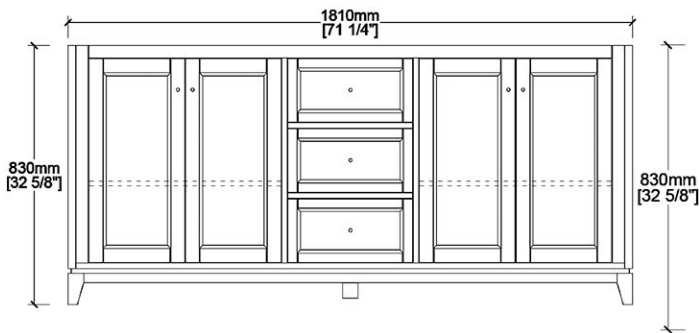

Vanity by Randolph Morris

Item #: RM18-728

FRONT VIEW

SIDE VIEW

COUNTER-TOP

BACKSPLASH

TOP VIEW

BACK VIEW