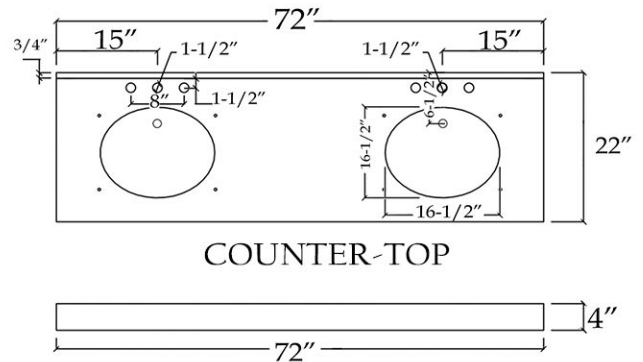

Vanity by Randolph Morris

Item #: RM18-728

FRONT VIEW

SIDE VIEW

COUNTER-TOP

BACKSPLASH

TOP VIEW

BACK VIEW

All products and specifications are subject to change without notice. Randolph Morris is not responsible for typographical and/or dimensional errors. Typographical errors are subject to correction.

Note: Rough-in dimensions may vary +/- 1/2" and are subject to change. No responsibility is assumed by Randolph Morris.