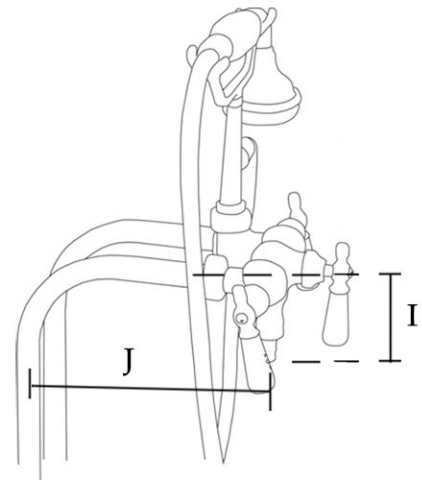

Freestanding Downspout Tub Faucet with Handshower by Randolph Morris

Item #: RM154-RMNSL4

(A) Brace: 13-1/2" L	(E) Hand Shower: 7" L	(I) Spout: 3-1/2" H
(B) Centers: 3-3/8" W	(F) Hose: 59-3/4" L	(J) Spout: 5-1/2" Reach
(C) Flange: 1-3/4" H	(G) Nipple: 7-1/2" L	(K) Tube: 19-1/2" L
(D) Flange: 3" OD	(H) Shower Head: 2-1/2" OD	(L) Valve: 3-3/4" H

All products and specifications are subject to change without notice. Randolph Morris is not responsible for typographical and/or dimensional errors. Typographical errors are subject to correction.

Note: Rough-in dimensions may vary +/- 1/2" and are subject to change. No responsibility is assumed by Randolph Morris.