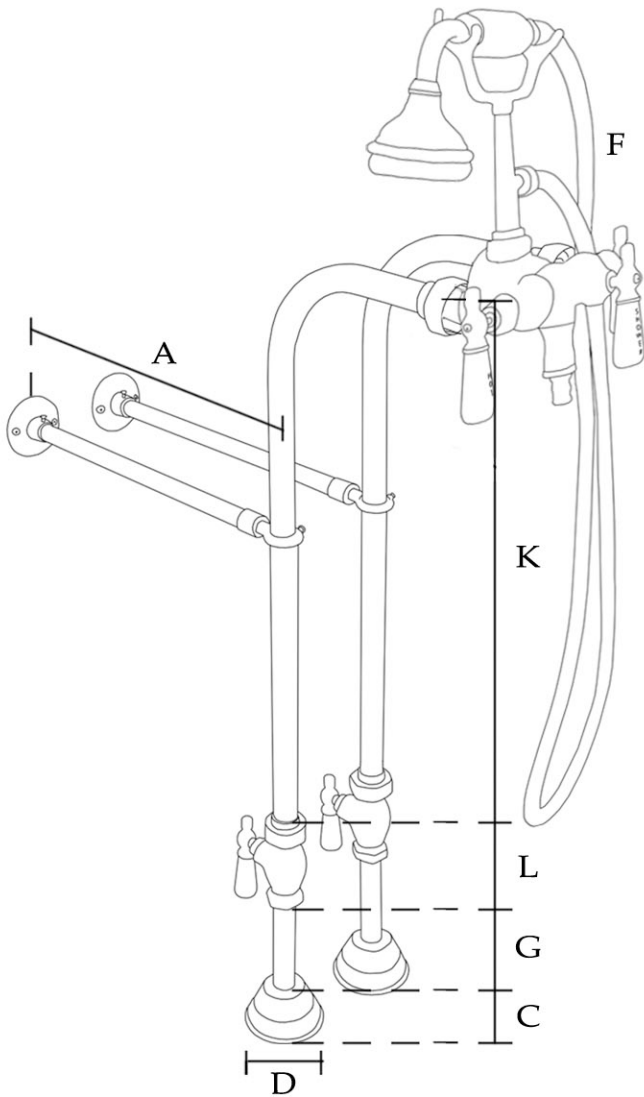

Freestanding Downspout Tub Faucet with Handshower by Randolph Morris

Item #: RM154-RMNSL4

(A) Brace: 13-1/2" L	(E) Hand Shower: 7" L	(I) Spout: 3-1/2" H
(B) Centers: 3-3/8" W	(F) Hose: 59-3/4" L	(J) Spout: 5-1/2" Reach
(C) Flange: 1-3/4" H	(G) Nipple: 7-1/2" L	(K) Tube: 19-1/2" L
(D) Flange: 3" OD	(H) Shower Head: 2-1/2" OD	(L) Valve: 3-3/4" H

All products and specifications are subject to change without notice. Randolph Morris is not responsible for typographical and/or dimensional errors. Typographical errors are subject to correction.

Note: Rough-in dimensions may vary +/- 1/2" and are subject to change. No responsibility is assumed by Randolph Morris.