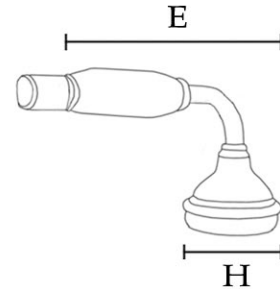

Freestanding Downspout Tub Faucet with Handshower by Randolph Morris

Item #: RM154-RMNSL4

(A) Brace: 13-1/2" L	(E) Hand Shower: 7" L	(I) Spout: 3-1/2" H
(B) Centers: 3-3/8" W	(F) Hose: 59-3/4" L	(J) Spout: 5-1/2" Reach
(C) Flange: 1-3/4" H	(G) Nipple: 7-1/2" L	(K) Tube: 19-1/2" L
(D) Flange: 3" OD	(H) Shower Head: 2-1/2" OD	(L) Valve: 3-3/4" H

All products and specifications are subject to change without notice. Randolph Morris is not responsible for typographical and/or dimensional errors. Typographical errors are subject to correction.

Note: Rough-in dimensions may vary +/- 1/2" and are subject to change. No responsibility is assumed by Randolph Morris.