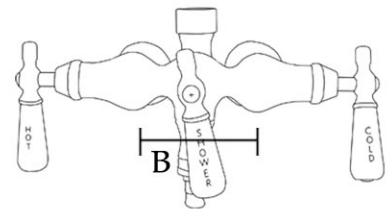

Freestanding Downspout Tub Faucet with Handshower by Randolph Morris

Item #: RM154-RMNSL4

(A) Brace: 13-1/2" L	(E) Hand Shower: 7" L	(I) Spout: 3-1/2" H
(B) Centers: 3-3/8" W	(F) Hose: 59-3/4" L	(J) Spout: 5-1/2" Reach
(C) Flange: 1-3/4" H	(G) Nipple: 7-1/2" L	(K) Tube: 19-1/2" L
(D) Flange: 3" OD	(H) Shower Head: 2-1/2" OD	(L) Valve: 3-3/4" H

All products and specifications are subject to change without notice. Randolph Morris is not responsible for typographical and/or dimensional errors. Typographical errors are subject to correction.

Note: Rough-in dimensions may vary +/- 1/2" and are subject to change. No responsibility is assumed by Randolph Morris.