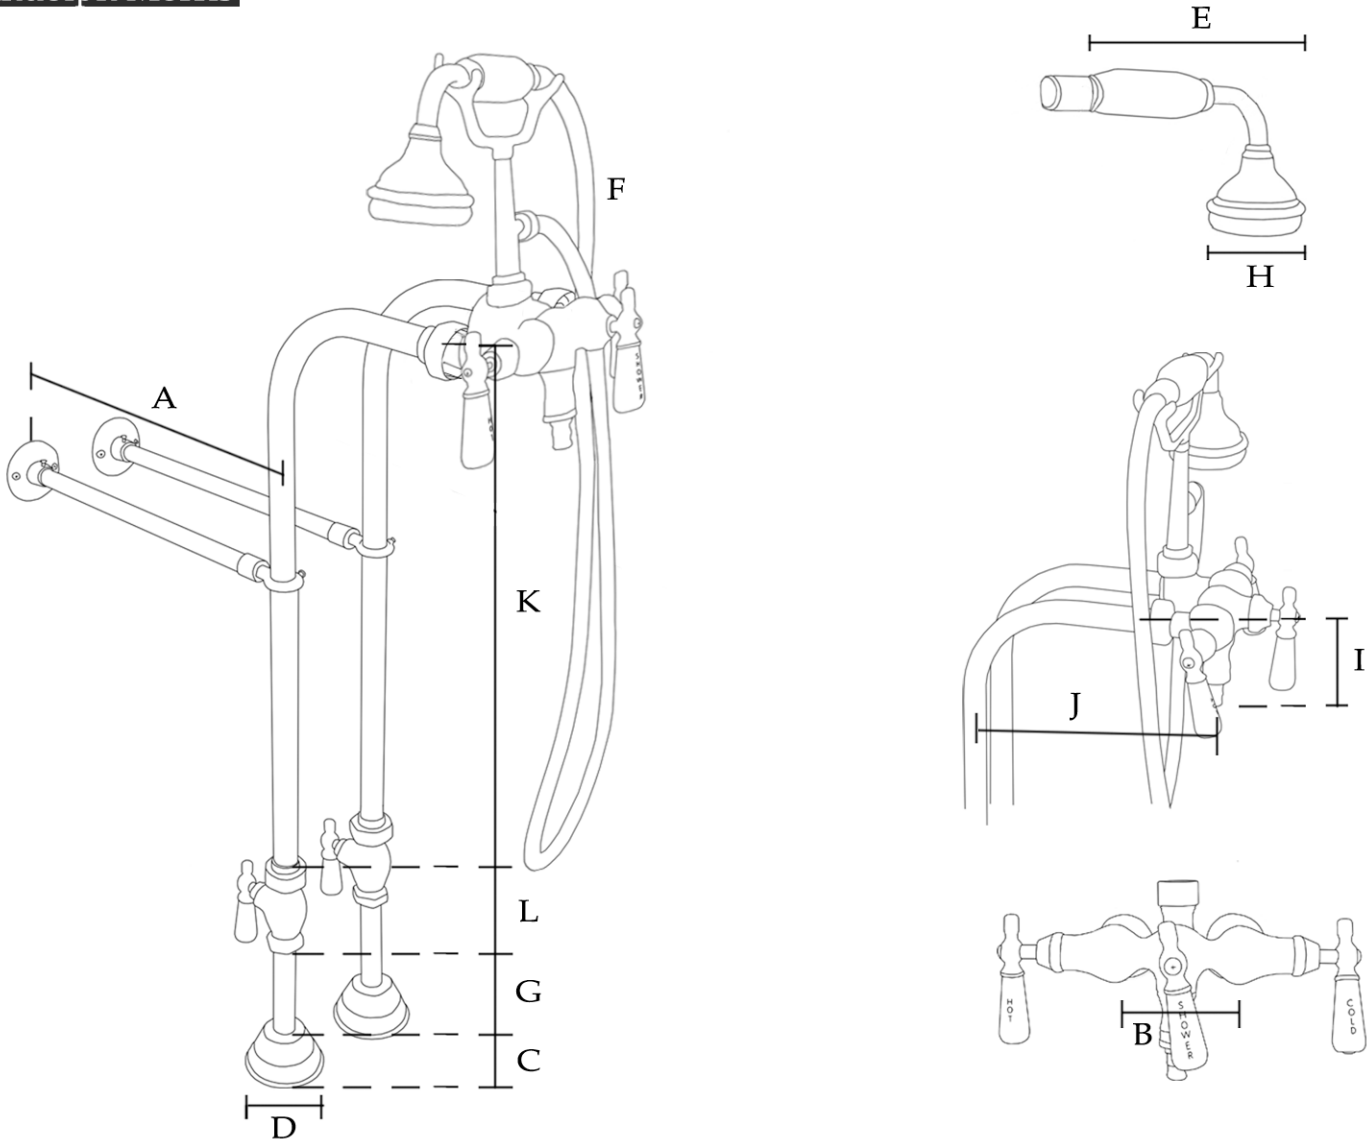

Freestanding Downspout Tub Faucet with Handshower by Randolph Morris

Item #: RM154-RMNSL4

(A) Brace: 13-1/2" L	(E) Hand Shower: 7" L	(I) Spout: 3-1/2" H
(B) Centers: 3-3/8" W	(F) Hose: 59-3/4" L	(J) Spout: 7-1/2" Reach
(C) Flange: 1-3/4" H	(G) Nipple: 7-1/2" L	(K) Tube: 19-1/2" L
(D) Flange: 3" OD	(H) Shower Head: 2-1/2" OD	(L) Valve: 3-3/4" H

All products and specifications are subject to change without notice. Randolph Morris is not responsible for typographical and/or dimensional errors. Typographical errors are subject to correction.

Note: Rough-in dimensions may vary +/- 1/2" and are subject to change. No responsibility is assumed by Randolph Morris.