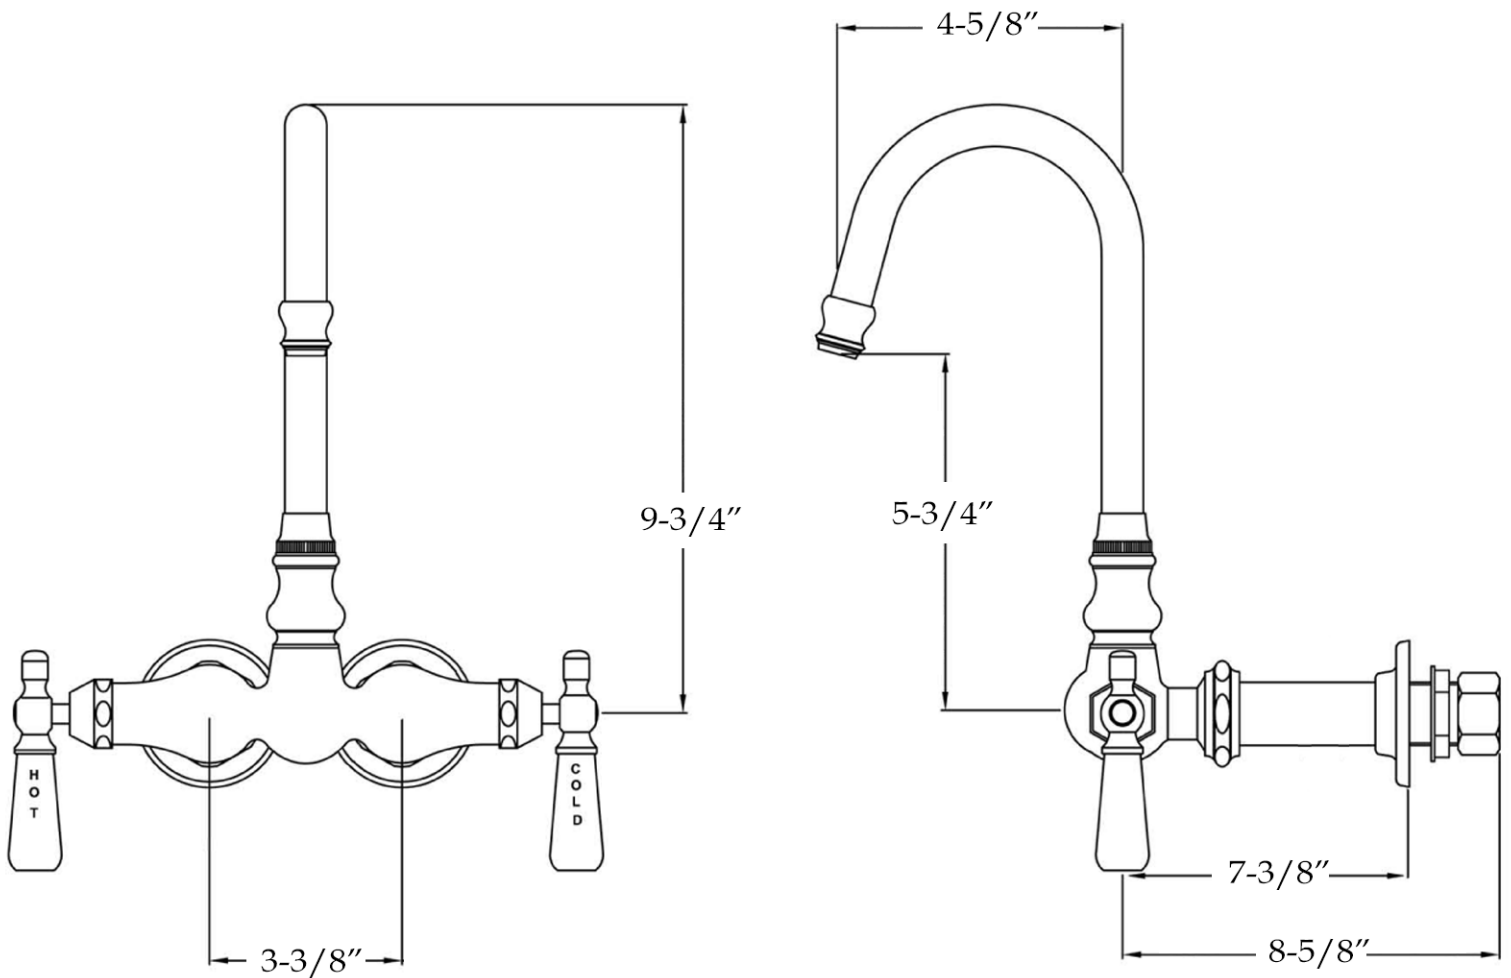

Bathroom Wall Mount Gooseneck Faucet by Randolph Morris

Item #: RM149-4

All products and specifications are subject to change without notice. Randolph Morris is not responsible for typographical and/or dimensional errors. Typographical errors are subject to correction.

Note: Rough-in dimensions may vary $\pm 1/2''$ and are subject to change. No responsibility is assumed by Randolph Morris.