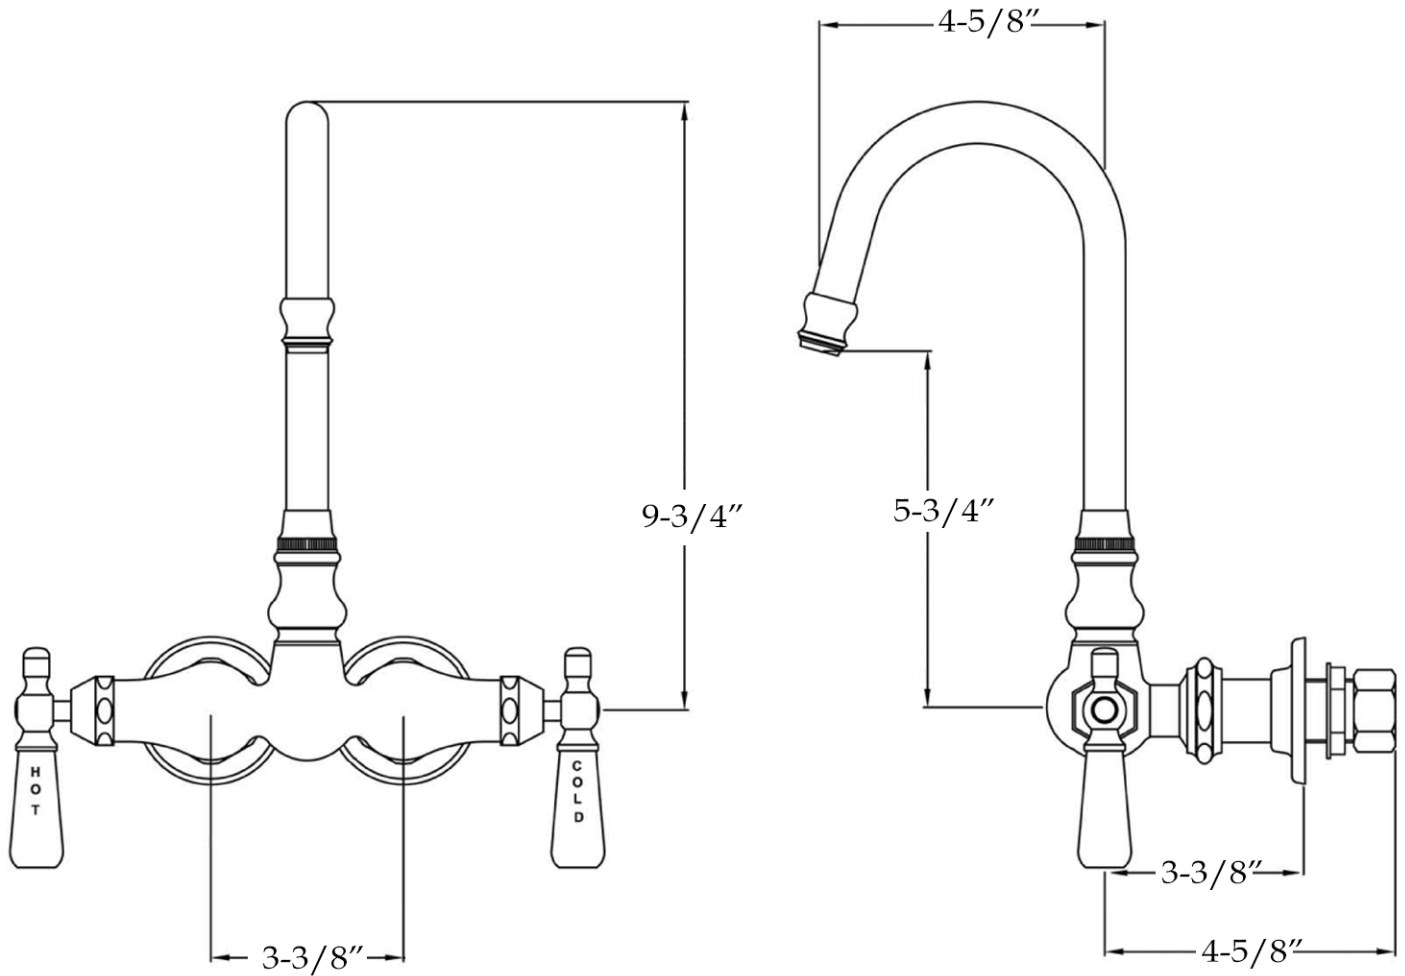

## Bathroom Wall Mount Gooseneck Faucet by Randolph Morris

Item #: RM149-3

All products and specifications are subject to change without notice. Randolph Morris is not responsible for typographical and/or dimensional errors. Typographical errors are subject to correction.

Note: Rough-in dimensions may vary  $\pm 1/2\text{''}$  and are subject to change. No responsibility is assumed by Randolph Morris.