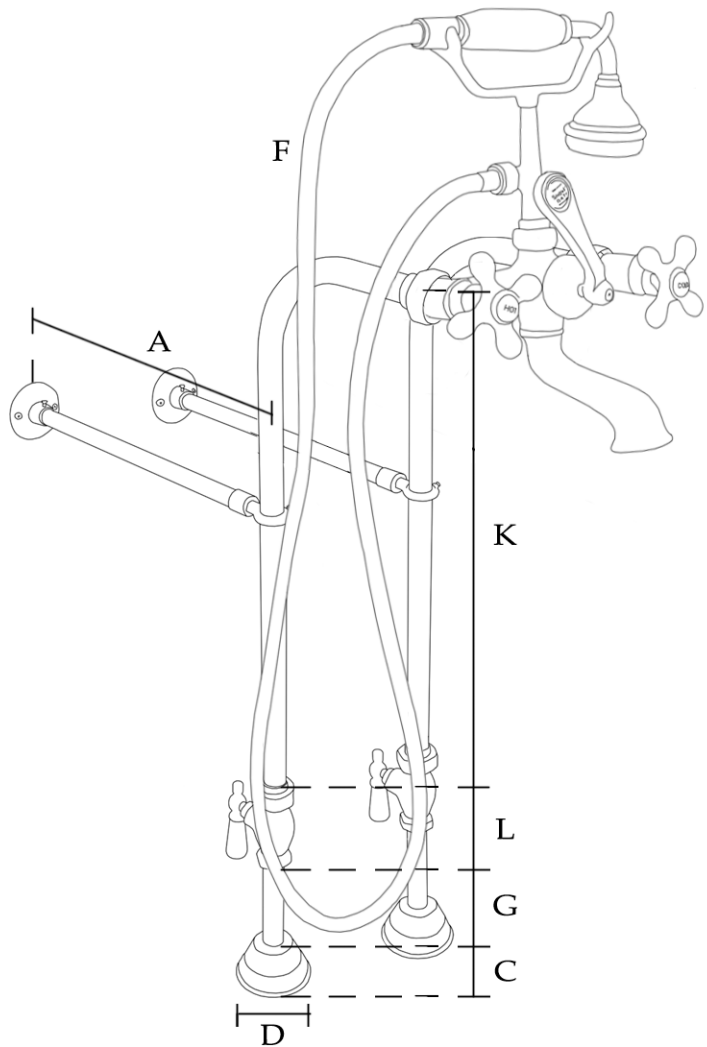

## Freestanding British Telephone Tub Faucet with Handshower by Randolph Morris

Item #: RM146C-RMNSL4C

(A) Brace: 13-1/2" L	(E) Hand Shower: 7" L	(I) Spout: 4-1/2" H
(B) Centers: 7" W	(F) Hose: 59-3/4" L	(J) Spout: 9" Reach
(C) Flange: 1-3/4" H	(G) Nipple: 7-1/2" L	(K) Tube: 19-1/2" L
(D) Flange: 3" OD	(H) Shower Head: 2-1/2" OD	(L) Valve: 3-3/4" H

All products and specifications are subject to change without notice. Randolph Morris is not responsible for typographical and/or dimensional errors. Typographical errors are subject to correction.

Note: Rough-in dimensions may vary +/- 1/2" and are subject to change. No responsibility is assumed by Randolph Morris.