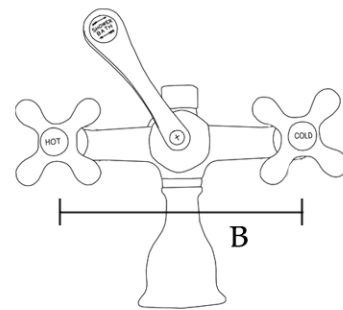

## Freestanding British Telephone Tub Faucet with Handshower by Randolph Morris

Item #: RM146C-RMNSL4C

(A) Brace: 13-1/2" L	(E) Hand Shower: 7" L	(I) Spout: 4-1/2" H
(B) Centers: 7" W	(F) Hose: 59-3/4" L	(J) Spout: 9" Reach
(C) Flange: 1-3/4" H	(G) Nipple: 7-1/2" L	(K) Tube: 19-1/2" L
(D) Flange: 3" OD	(H) Shower Head: 2-1/2" OD	(L) Valve: 3-3/4" H

All products and specifications are subject to change without notice. Randolph Morris is not responsible for typographical and/or dimensional errors. Typographical errors are subject to correction.

Note: Rough-in dimensions may vary +/- 1/2" and are subject to change. No responsibility is assumed by Randolph Morris.