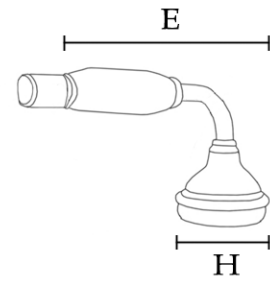

## Freestanding British Telephone Tub Faucet with Handshower by Randolph Morris

Item #: RM146C-RMNSL4C

(A) Brace: 13-1/2" L	(E) Hand Shower: 7" L	(I) Spout: 4-1/2" H
(B) Centers: 7" W	(F) Hose: 59-3/4" L	(J) Spout: 9" Reach
(C) Flange: 1-3/4" H	(G) Nipple: 7-1/2" L	(K) Tube: 19-1/2" L
(D) Flange: 3" OD	(H) Shower Head: 2-1/2" OD	(L) Valve: 3-3/4" H

All products and specifications are subject to change without notice. Randolph Morris is not responsible for typographical and/or dimensional errors. Typographical errors are subject to correction.

Note: Rough-in dimensions may vary +/- 1/2" and are subject to change. No responsibility is assumed by Randolph Morris.