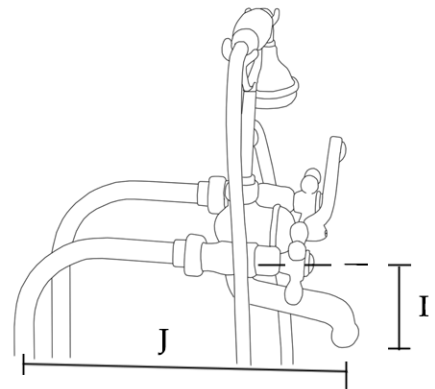

## Freestanding British Telephone Tub Faucet with Handshower by Randolph Morris

Item #: RM146C-RMNSL4C

(A) Brace: 13-1/2" L	(E) Hand Shower: 7" L	(I) Spout: 4-1/2" H
(B) Centers: 7" W	(F) Hose: 59-3/4" L	(J) Spout: 9" Reach
(C) Flange: 1-3/4" H	(G) Nipple: 7-1/2" L	(K) Tube: 19-1/2" L
(D) Flange: 3" OD	(H) Shower Head: 2-1/2" OD	(L) Valve: 3-3/4" H

All products and specifications are subject to change without notice. Randolph Morris is not responsible for typographical and/or dimensional errors. Typographical errors are subject to correction.

Note: Rough-in dimensions may vary +/- 1/2" and are subject to change. No responsibility is assumed by Randolph Morris.