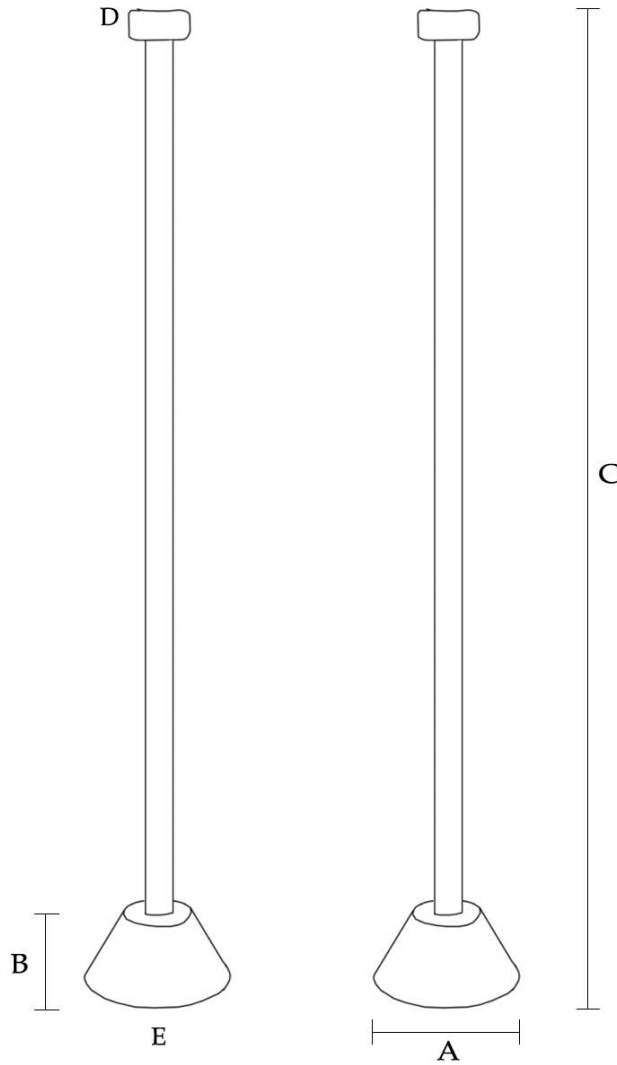

Straight Tub Supplies by Randolph Morris

Item #: RM1309SD

(A) Flange: 2-1/2" OD

(D) Connection to the faucet: 1/2"; 14 threads/in.

(B) Flange: 1-1/4" H

(E) Connection to the floor: 1/2"; 14 threads/in.

(C) Tube: 24" L; 1/2" OD

All products and specifications are subject to change without notice. Randolph Morris is not responsible for typographical and/or dimensional errors. Typographical errors are subject to correction.

Note: Rough-in dimensions may vary +/- 1/2" and are subject to change. No responsibility is assumed by Randolph Morris.