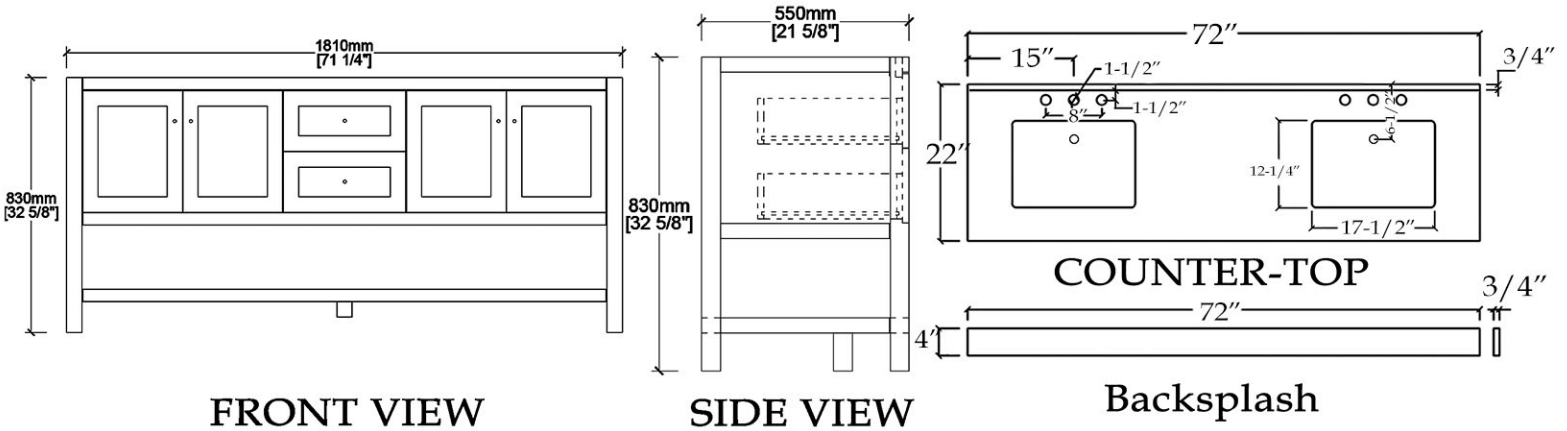

Vanity by Randolph Morris

Item #: RM12-728-S

FRONT VIEW

SIDE VIEW

Backsplash

TOP VIEW

BACK VIEW

All products and specifications are subject to change without notice. Randolph Morris is not responsible for typographical and/or dimensional errors. Typographical errors are subject to correction.

Note: Rough-in dimensions may vary +/- 1/2" and are subject to change. No responsibility is assumed by Randolph Morris.