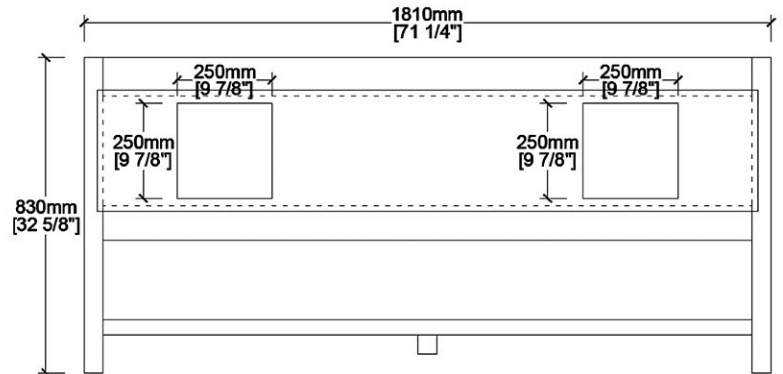

Vanity by Randolph Morris

Item #: RM12-728-S

FRONT VIEW

SIDE VIEW

Backsplash

TOP VIEW

BACK VIEW

All products and specifications are subject to change without notice. Randolph Morris is not responsible for typographical and/or dimensional errors. Typographical errors are subject to correction.

Note: Rough-in dimensions may vary +/- 1/2" and are subject to change. No responsibility is assumed by Randolph Morris.