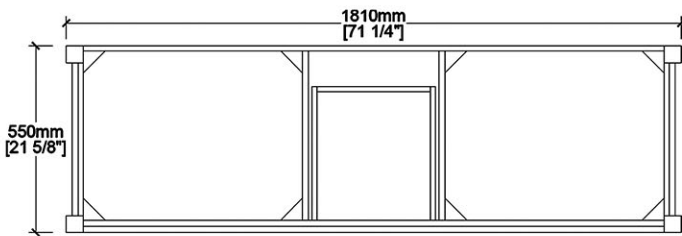

Vanity by Randolph Morris

Item #: RM12-728-S

FRONT VIEW

SIDE VIEW

Backsplash

TOP VIEW

BACK VIEW

All products and specifications are subject to change without notice. Randolph Morris is not responsible for typographical and/or dimensional errors. Typographical errors are subject to correction.

Note: Rough-in dimensions may vary +/- 1/2" and are subject to change. No responsibility is assumed by Randolph Morris.