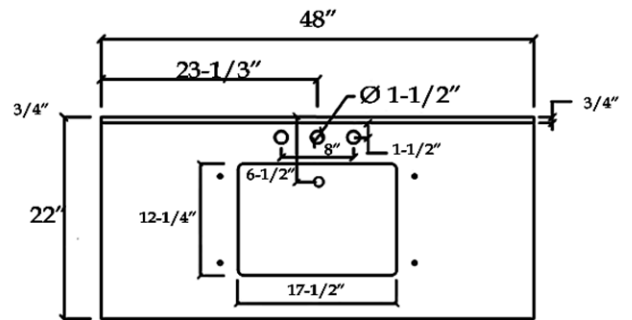

## Vanity by Randolph Morris

Item #: RM12-488-S

FRONT VIEW

SIDE VIEW

COUNTER-TOP

BACK SPLASH

TOP VIEW

BACK VIEW

All products and specifications are subject to change without notice. Randolph Morris is not responsible for typographical and/or dimensional errors. Typographical errors are subject to correction.

Note: Rough-in dimensions may vary +/- 1/2" and are subject to change. No responsibility is assumed by Randolph Morris.