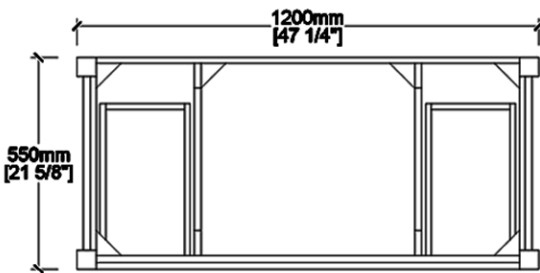

## Vanity by Randolph Morris

Item #: RM12-488-S

FRONT VIEW

SIDE VIEW

COUNTER-TOP

BACK SPLASH

TOP VIEW

BACK VIEW

All products and specifications are subject to change without notice. Randolph Morris is not responsible for typographical and/or dimensional errors. Typographical errors are subject to correction.

Note: Rough-in dimensions may vary +/- 1/2" and are subject to change. No responsibility is assumed by Randolph Morris.