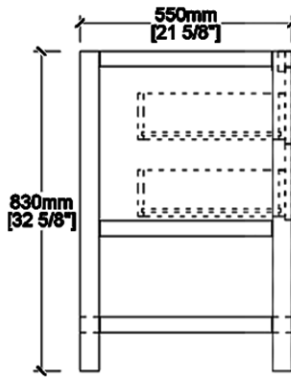

## Vanity by Randolph Morris

Item #: RM12-488-S

FRONT VIEW

SIDE VIEW

COUNTER-TOP

BACK SPLASH

TOP VIEW

BACK VIEW

All products and specifications are subject to change without notice. Randolph Morris is not responsible for typographical and/or dimensional errors. Typographical errors are subject to correction.

Note: Rough-in dimensions may vary +/- 1/2" and are subject to change. No responsibility is assumed by Randolph Morris.