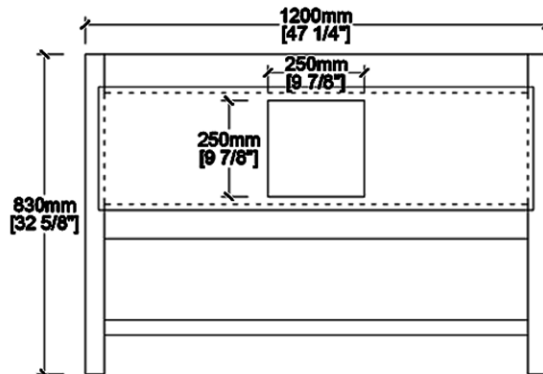

## Vanity by Randolph Morris

Item #: RM12-488-S

FRONT VIEW

SIDE VIEW

COUNTER-TOP

BACK SPLASH

TOP VIEW

BACK VIEW

All products and specifications are subject to change without notice. Randolph Morris is not responsible for typographical and/or dimensional errors. Typographical errors are subject to correction.

Note: Rough-in dimensions may vary +/- 1/2" and are subject to change. No responsibility is assumed by Randolph Morris.