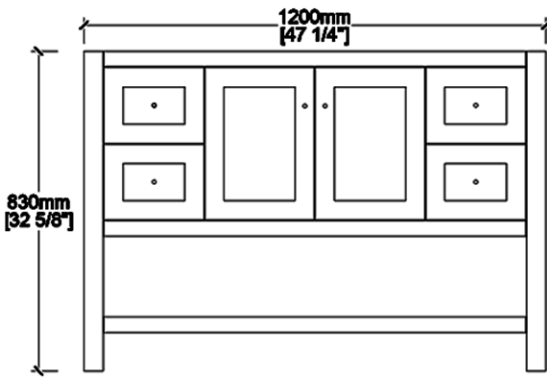

## Vanity by Randolph Morris

Item #: RM12-488-S

FRONT VIEW

SIDE VIEW

COUNTER-TOP

BACK SPLASH

TOP VIEW

BACK VIEW

All products and specifications are subject to change without notice. Randolph Morris is not responsible for typographical and/or dimensional errors. Typographical errors are subject to correction.

Note: Rough-in dimensions may vary +/- 1/2" and are subject to change. No responsibility is assumed by Randolph Morris.