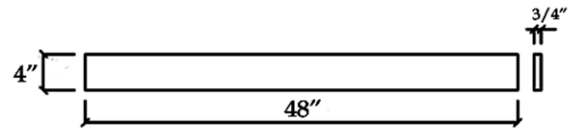

## Vanity by Randolph Morris

Item #: RM12-488-S

FRONT VIEW

SIDE VIEW

COUNTER-TOP

BACK SPLASH

TOP VIEW

BACK VIEW