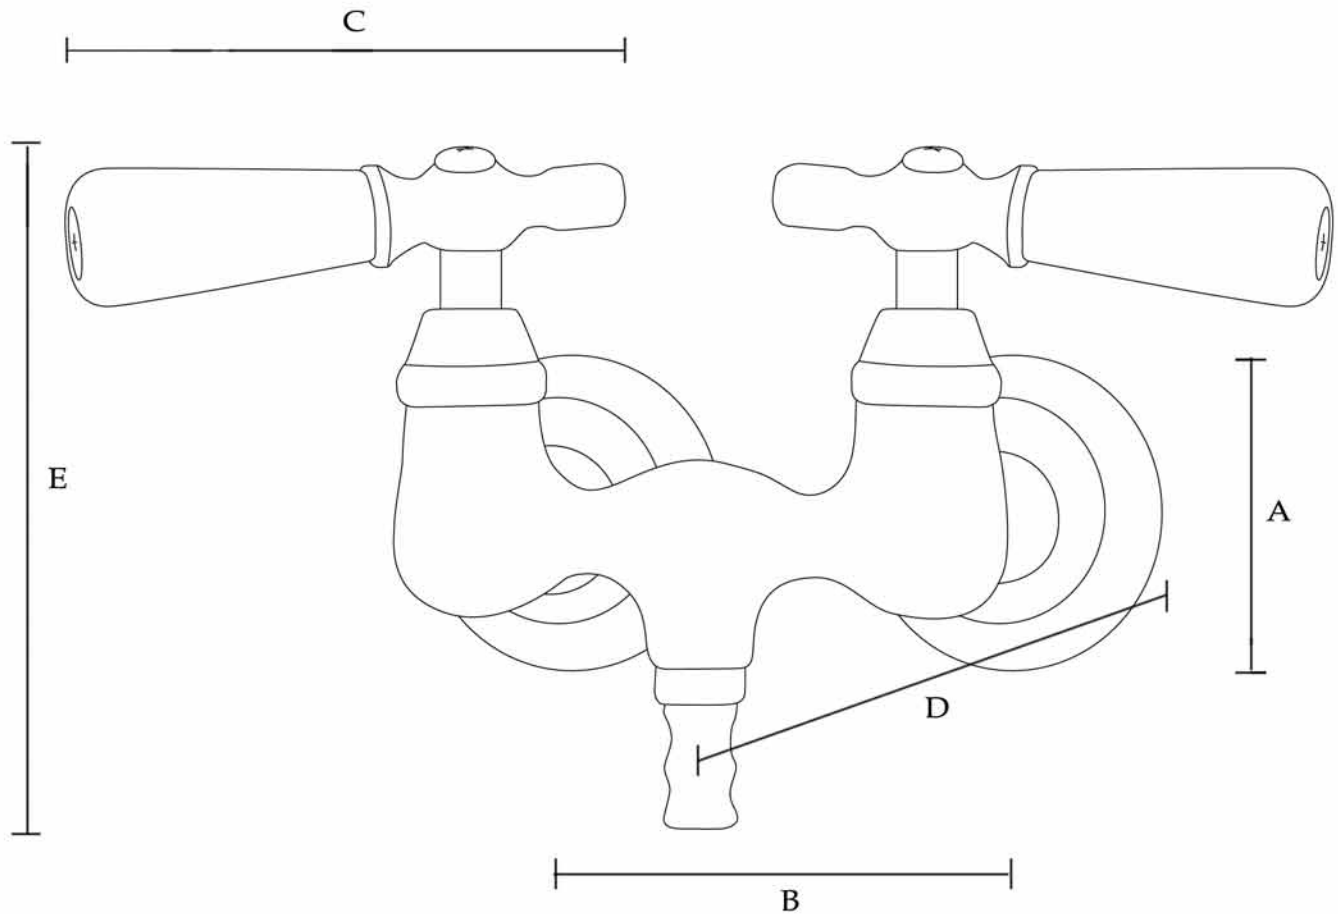

Clawfoot Tub Faucet with Porcelain Lever Handles by Randolph Morris

Item #: RM030L

(A) Base: 2-1/2" OD	(C) Handle: 3-1/2" L	(E) Total Height: 5-1/4" H
(B) Centers: 3-3/8" W	(D) Spout: 1-1/2" Reach	Flow Rate: 7 gal/min

All products and specifications are subject to change without notice. Randolph Morris is not responsible for typographical and/or dimensional errors. Typographical errors are subject to correction.

Note: Rough-in dimensions may vary +/- 1/2" and are subject to change. No responsibility is assumed by Randolph Morris.