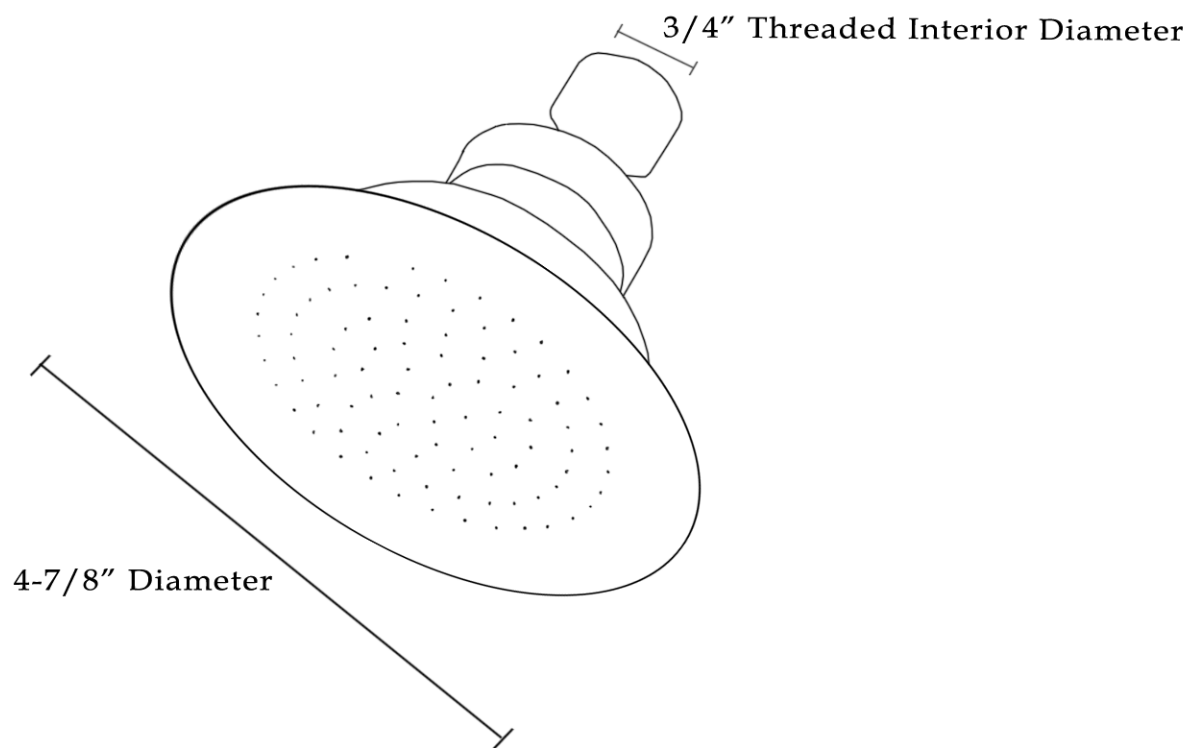

Watering Can Showerhead by Randolph Morris

Item #: RM010

All products and specifications are subject to change without notice. Randolph Morris is not responsible for typographical and/or dimensional errors. Typographical errors are subject to correction.

Note: Rough-in dimensions may vary +/- 1/2" and are subject to change. No responsibility is assumed by Randolph Morris.