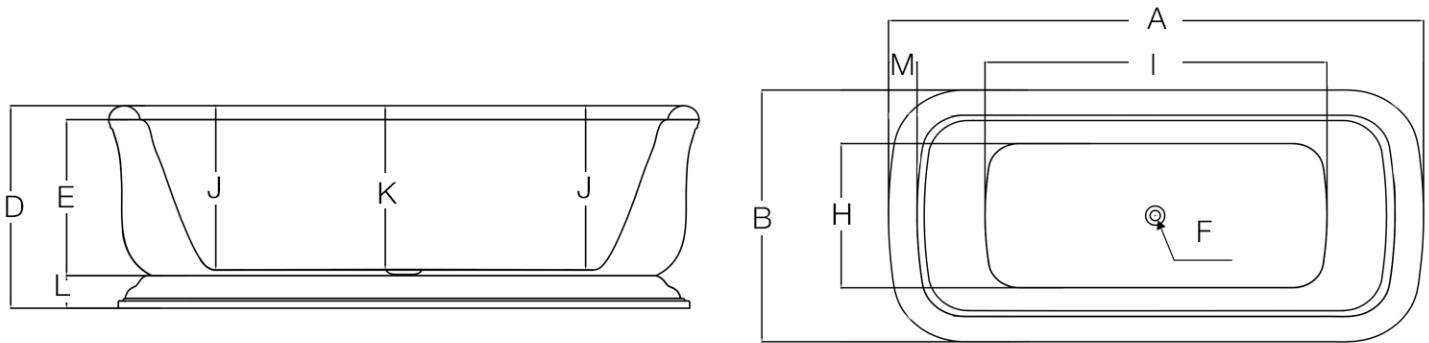

Double Ended Pedestal Tub by Randolph Morris

Acrylic

Item #: RMD49

TECHNICAL INFORMATION

DIMENSIONS (INCHES)

	A	B	C	D	E	F	G	H	I	J	K	L	M
67	67	31 ¹ / ₂	-	23 ⁹ / ₁₀	18	2	-	18	42 ¹ / ₂	18	18 ¹ / ₂	4	3

	67
EMPTY (LB)	121
FILLED (LB)	763
CAPACITY (GAL)	77
WATER DEPTH (IN)	16

Note: Rough-in dimensions may vary +/- 1/2" and are subject to change. No responsibility is assumed by Randolph Morris.