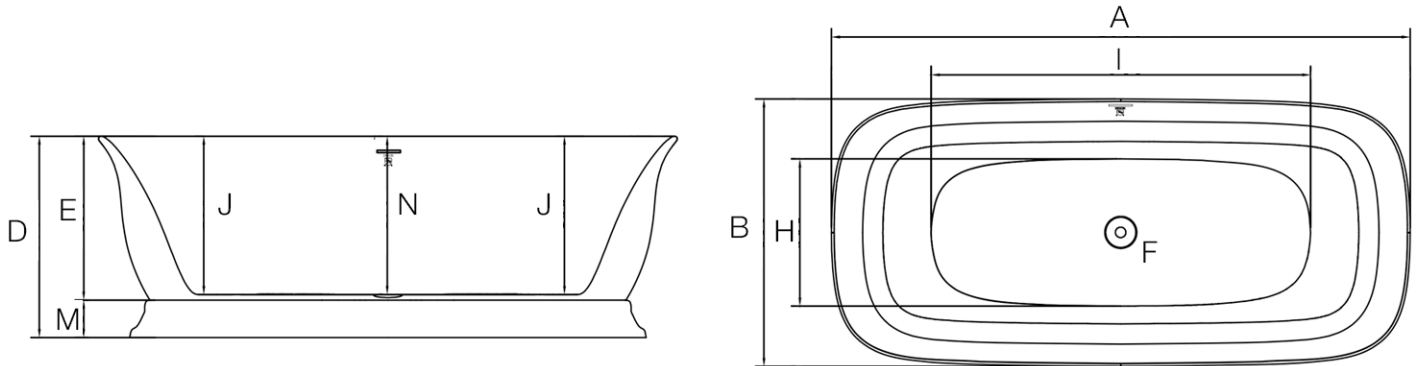

Double Ended Pedestal Tub by Randolph Morris

Acrylic

Item #: RMD47 (59") & RMD48 (67")

TECHNICAL INFORMATION

DIMENSIONS (INCHES)

	A	B	C	D	E	F	G	H	I	J	K	L
59	59	31½	-	23 ² / ₃	19 ¹ / ₃	2	-	19 ² / ₃	35½	18	18½	4 ¹ / ₃
67	67	31½	-	23 ² / ₃	19 ¹ / ₃	2	-	19 ² / ₃	43 ¹ / ₃	18	18½	4 ¹ / ₃

	59	67
EMPTY (LB)	106	117
FILLED (LB)	631	734
CAPACITY (GAL)	63	74
WATER DEPTH (IN)	16	16

Approximate Measurements

All products and specifications are subject to change without notice. Randolph Morris is not responsible for typographical and/or dimensional errors. Typographical errors are subject to correction.

Note: Rough-in dimensions may vary +/- 1/2" and are subject to change. No responsibility is assumed by Randolph Morris.