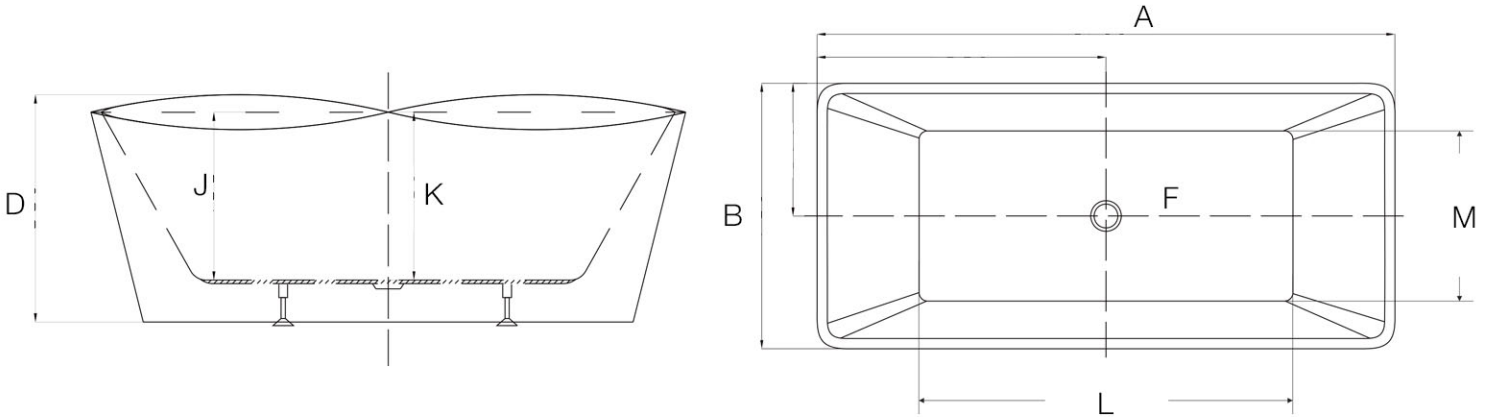

## Double Ended Freestanding Tub by Randolph Morris

Acrylic

Item #: RMD57 (59") & RMD58 (67")

### DIMENSIONS (INCHES)

	A	B	C	D	E	F	G	H	I	J	K	L	M
59	59	30 <sup>7</sup> / <sub>10</sub>	-	25 <sup>1</sup> / <sub>2</sub>	-	2	-	-	-	18 <sup>3</sup> / <sub>10</sub>	19	37 <sup>2</sup> / <sub>5</sub>	19 <sup>2</sup> / <sub>3</sub>
67	67	30 <sup>7</sup> / <sub>10</sub>	-	25 <sup>1</sup> / <sub>2</sub>	-	2	-	-	-	18 <sup>3</sup> / <sub>10</sub>	19	41 <sup>1</sup> / <sub>3</sub>	19 <sup>2</sup> / <sub>3</sub>

	59	67
EMPTY (LB)	101	121
FILLED (LB)	585	671
CAPACITY (GAL)	58	66
WATER DEPTH (IN)	16	16

Approximate Measurements

All products and specifications are subject to change without notice. Randolph Morris is not responsible for typographical and/or dimensional errors. Typographical errors are subject to correction.

Note: Rough-in dimensions may vary +/- 1/2" and are subject to change. No responsibility is assumed by Randolph Morris.