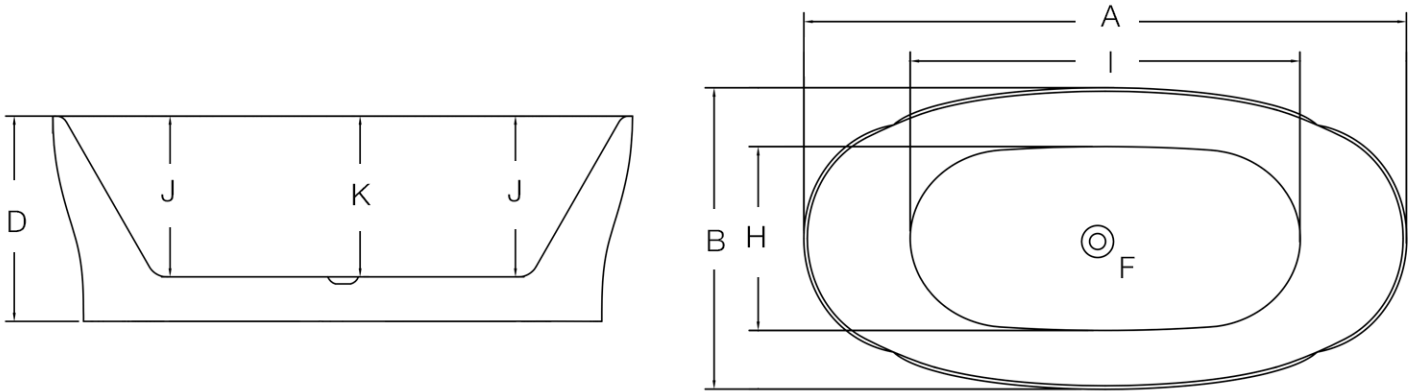

Double Ended Frestanding Tub by Randolph Morris

Acrylic

Item #: RMD59

TECHNICAL INFORMATION

DIMENSIONS (INCHES)

	A	B	C	D	E	F	G	H	I	J	K
67	67	33 ¹ / ₂	-	25 ¹ / ₈	-	2	-	20 ¹ / ₂	43 ³ / ₁₀	18	18 ¹ / ₂

	67
EMPTY (LB)	103
FILLED (LB)	712
CAPACITY (GAL)	73
WATER DEPTH (IN)	16

Note: Rough-in dimensions may vary +/- 1/2" and are subject to change. No responsibility is assumed by Randolph Morris.