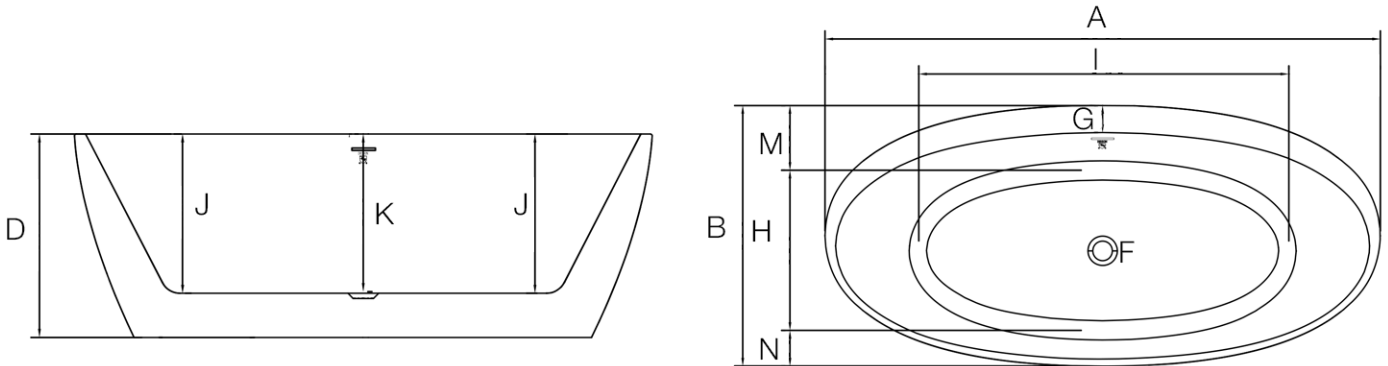

Double Ended Freestanding Tub by Randolph Morris

Acrylic

Item #: RMD53 (59") & RMD54 (67")

TECHNICAL INFORMATION

DIMENSIONS (INCHES)

	A	B	C	D	E	F	G	H	I	J	K	L	M	N
59	59	31½	-	23 ² / ₃	-	2	3½	20 ⁴ / ₅	37½	18	18½	4⅓	7 ¹ / ₁₀	3½
67	67	31½	-	23 ² / ₃	-	2	3½	20 ⁴ / ₅	45⅓	18	18½	4⅓	7 ¹ / ₁₀	3½

	59	67
EMPTY (LB)	93	104
FILLED (LB)	577	688
CAPACITY (GAL)	58	70
WATER DEPTH (IN)	16	16

Approximate Measurements

All products and specifications are subject to change without notice. Randolph Morris is not responsible for typographical and/or dimensional errors. Typographical errors are subject to correction.

Note: Rough-in dimensions may vary +/- 1/2" and are subject to change. No responsibility is assumed by Randolph Morris.