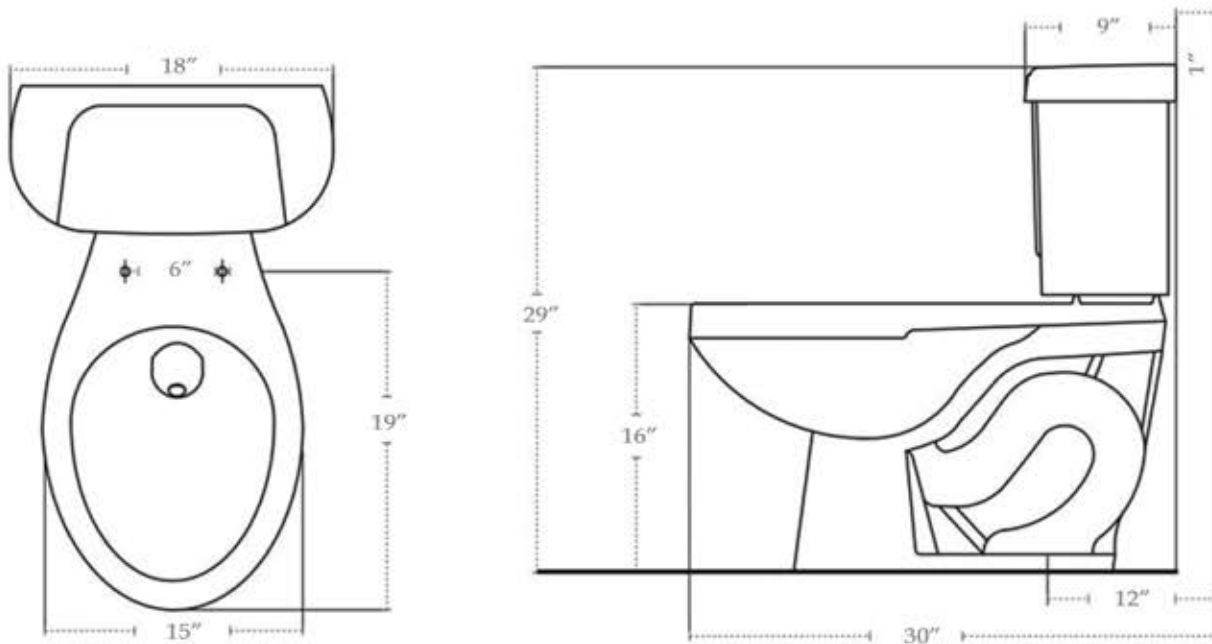

Elongated Two-Piece Toilet
by Randolph Morris

Item #: RM-JAZMIN-EL

All products and specifications are subject to change without notice. Randolph Morris is not responsible for typographical and/or dimensional errors. Typographical errors are subject to correction.

Note: Rough-in dimensions may vary +/- 1/2" and are subject to change. No responsibility is assumed by Randolph Morris.