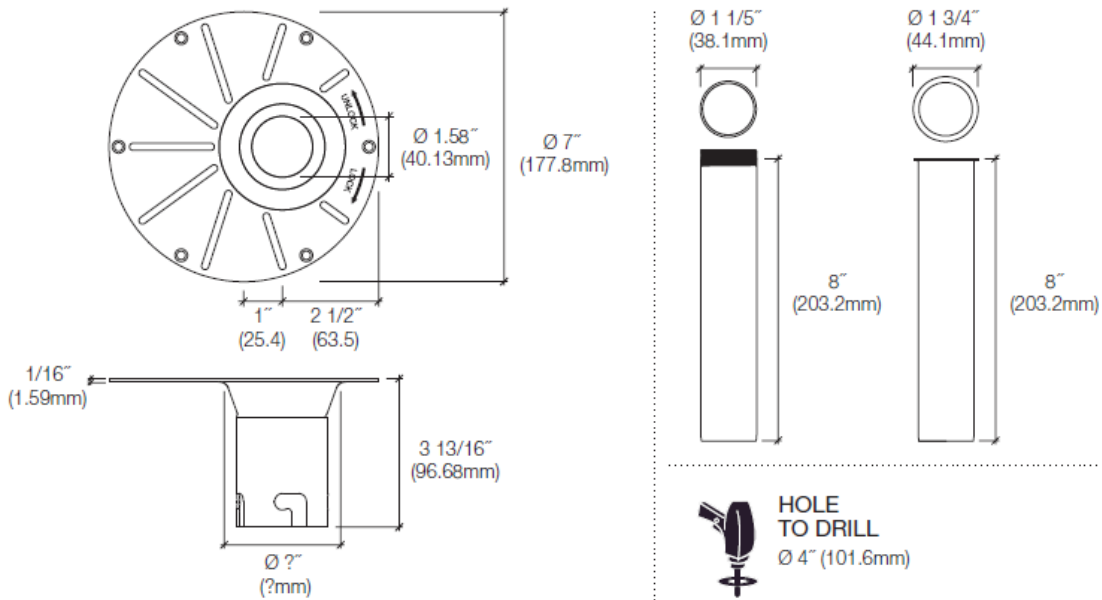

Quick Connect Drain
by Randolph Morris
Item #: RM-FDRAIN

DROP-IN DRAIN KIT

EASY INSTALLATION FOR FREESTANDING BATHTUB

CG-DID-1_1/2-V2-

All products and specifications are subject to change without notice. Randolph Morris is not responsible for typographical and/or dimensional errors. Typographical errors are subject to correction.

Note: Rough-in dimensions may vary +/- 1/2" and are subject to change. No responsibility is assumed by Randolph Morris.