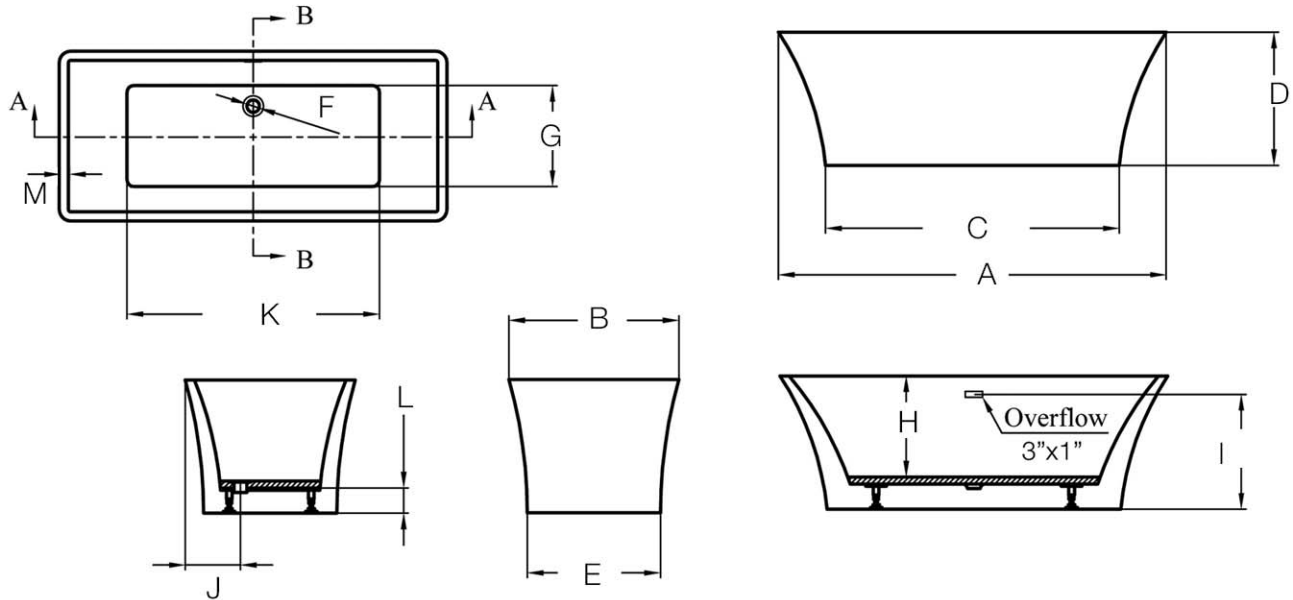

Double Ended Frestanding Tub by Randolph Morris

Acrylic

Item #: RMA310 (60") & RMA320 (66")

TECHNICAL INFORMATION

DIMENSIONS (INCHES)

	A	B	C	D	E	F	G	H	I	J	K	L	M
60	60	29	43 ¹¹ / ₁₆	22 ¹ / ₂	23	2	17	17	19 ¹¹ / ₁₆	9 ¹ / ₂	36 ¹⁹ / ₃₂	4	2 ³ / ₄
66	66	29	50 ³ / ₈	23	23	2	17	17	19 ¹¹ / ₁₆	9 ¹ / ₂	43 ⁵ / ₁₆	4	2 ³ / ₄

	60	66
EMPTY (LB)	92	102
CAPACITY (GAL)	50	54

Approximate Measurements

All products and specifications are subject to change without notice. Randolph Morris is not responsible for typographical and/or dimensional errors. Typographical errors are subject to correction.

Note: Rough-in dimensions may vary +/- 1/2" and are subject to change. No responsibility is assumed by Randolph Morris.