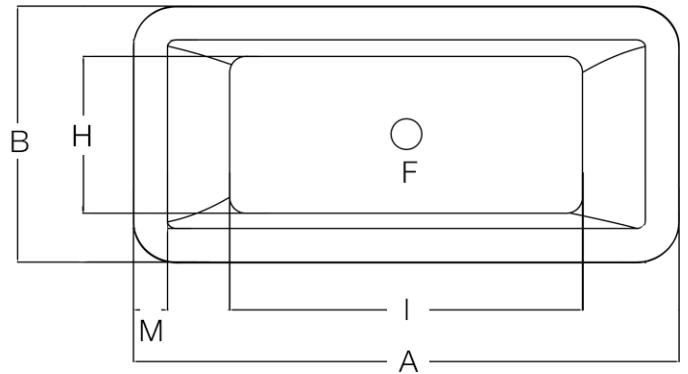

Double Ended Freestanding Tub by Randolph Morris

Acrylic

Item #: RMD50

TECHNICAL INFORMATION

DIMENSIONS (INCHES)

	A	B	C	D	E	F	G	H	I	J	K	L	M
67	67	31½	-	24½	-	2	-	19	39½	18	18½	-	3½

	67
EMPTY (LB)	130
FILLED (LB)	839
CAPACITY (GAL)	85
WATER DEPTH (IN)	16

Note: Rough-in dimensions may vary +/- 1/2" and are subject to change. No responsibility is assumed by Randolph Morris.