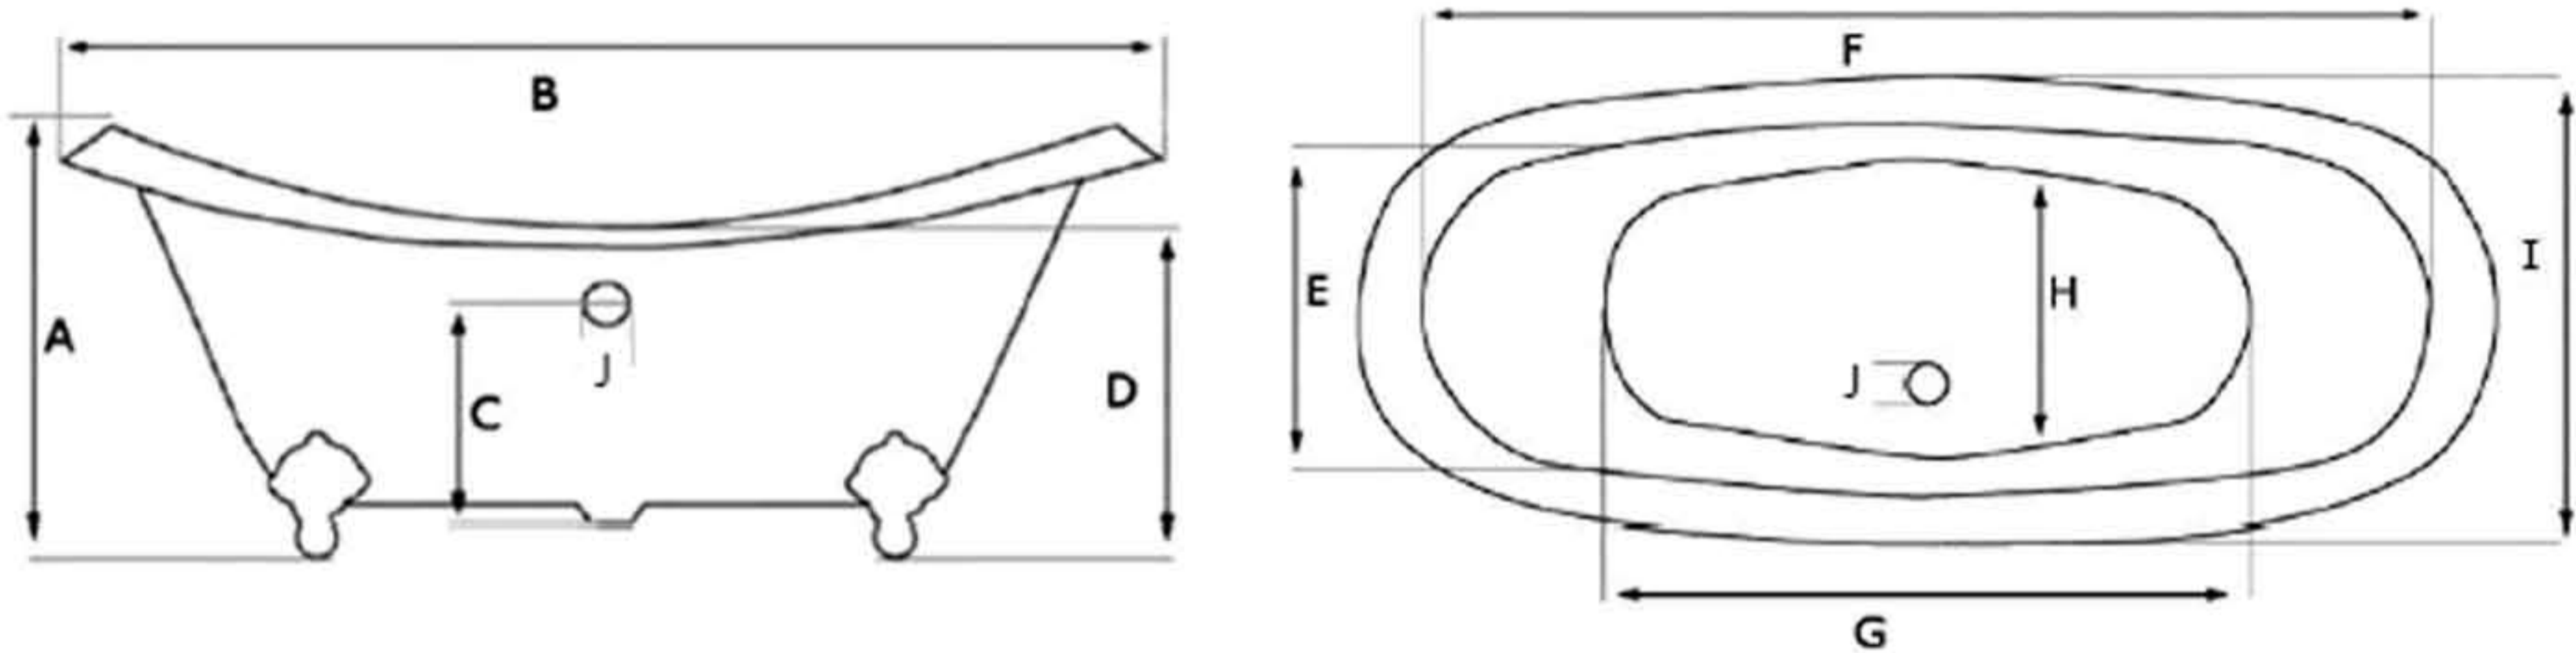

## Double Slipper Clawfoot Bathtub by Randolph Morris

Acrylic

DIMENSIONS (INCHES)

	A	B	C	D	E	F	G	H	I	J
<b>70</b>	30½	68¾	13	24½	23	62¾	40	17	31	2½
<b>72</b>	32	72	13	24½	23	64½	40	17	31	2½

	70	72
<b>EMPTY (LBS)</b>	73	79
<b>FILLED (LBS)</b>	467	484
<b>CAPACITY (GAL)</b>	56	58
<b>WATER DEPTH (IN.)</b>	13	13

All products and specifications are subject to change without notice. Randolph Morris is not responsible for typographical and/or dimensional errors. Typographical errors are subject to correction.

Note: Rough-in dimensions may vary +/- 1/2" and are subject to change. No responsibility is assumed by Randolph Morris.