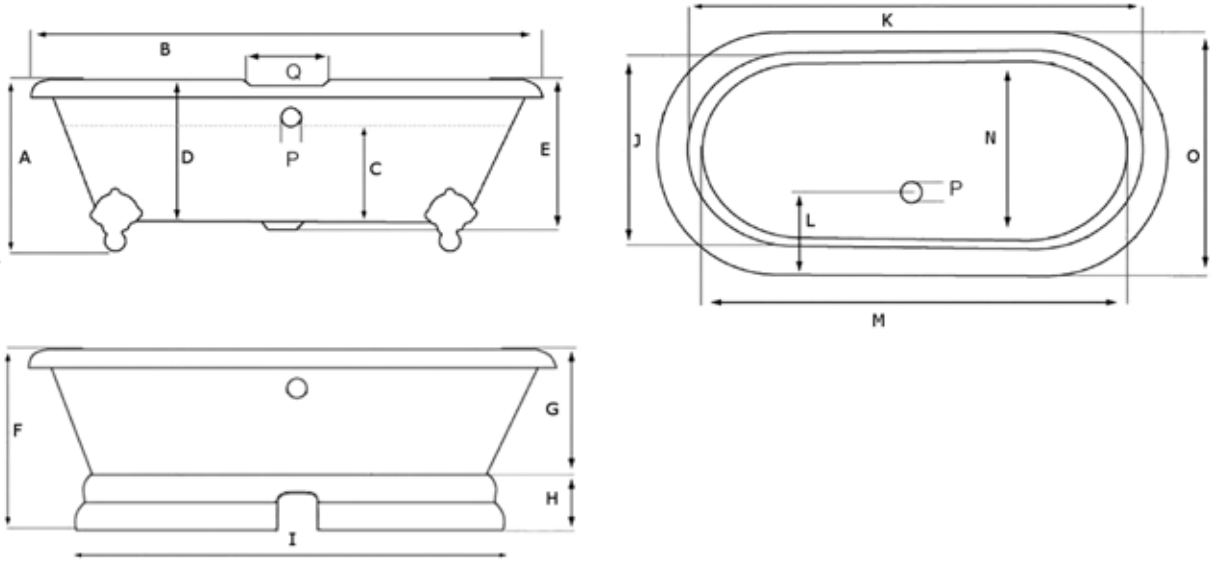

Double Ended Clawfoot Bathtub
by Randolph Morris

Acrylic

TECHNICAL INFORMATION

DIMENSIONS (INCHES)

	A	B	C	D	E	F	G	H	I	J	K	L	M	N	O	P	Q
60	25	60 ¹ / ₂	13	18	19	-	-	-	-	24	51 ¹ / ₂	11 ¹ / ₂	35 ¹ / ₂	17	30	2 ¹ / ₅	12
60*	-	60 ¹ / ₂	13	18	19	24 ¹ / ₂	17 ¹ / ₂	6 ¹ / ₂	50	24	51 ¹ / ₂	11 ¹ / ₂	35 ¹ / ₂	17	30	2 ¹ / ₅	12
66	25	66 ³ / ₄	13	18	19	-	-	-	-	24	61 ¹ / ₂	11 ¹ / ₂	40 ¹ / ₂	17	30	2 ¹ / ₅	12
66*	-	66 ³ / ₄	13	18	19	22 ¹ / ₂	16 ¹ / ₂	6	51	24	61 ¹ / ₂	11 ¹ / ₂	40 ¹ / ₂	17	30	2 ¹ / ₅	12
71	25	70 ¹ / ₂	13	18	19	-	-	-	-	25 ¹ / ₂	65	11 ¹ / ₂	45	17	31 ¹ / ₂	2 ¹ / ₅	12
71*	-	70 ¹ / ₂	13	18	19	23 ¹ / ₂	17	6 ¹ / ₂	61	25 ¹ / ₂	65	11 ¹ / ₂	45	17	31 ¹ / ₂	2 ¹ / ₅	12

	60	60*	66	66*	71	71*
EMPTY (LB)	66	100	75	83	79	115
FILLED (LB)	372	420	409	492	487	520
CAPACITY (GAL)	45	42	49	49	49	49
WATER DEPTH (IN)	13	13	13	13	13	13

Approximate Measurements
*Pedestal

All products and specifications are subject to change without notice. Randolph Morris is not responsible for typographical and/or dimensional errors. Typographical errors are subject to correction.

Note: Rough-in dimensions may vary +/- 1/2" and are subject to change. No responsibility is assumed by Randolph Morris.