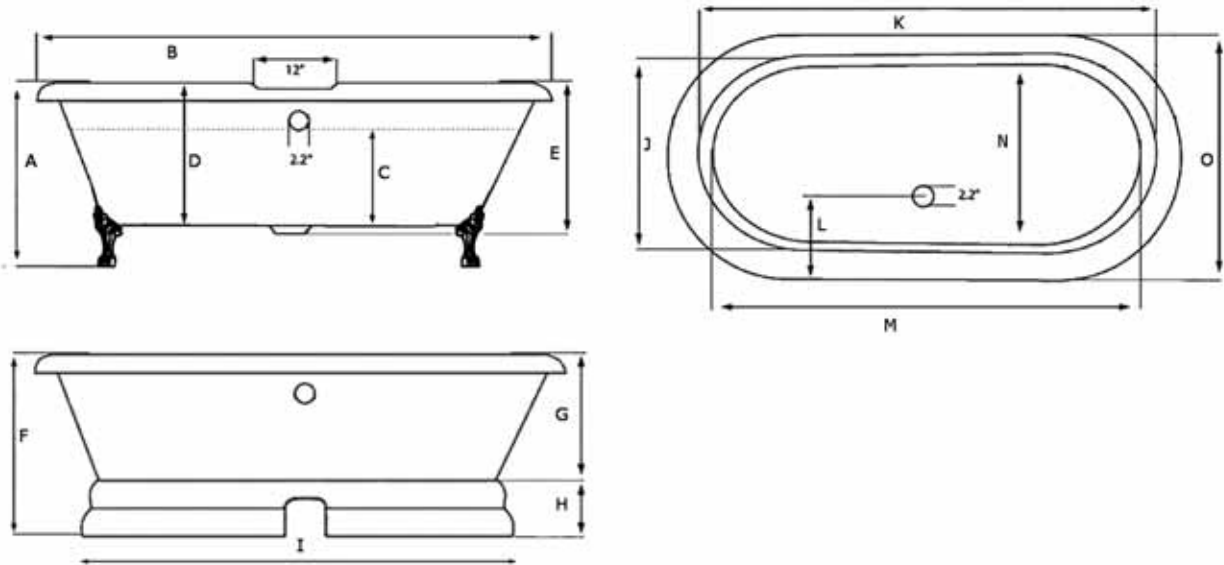

Double Ended Clawfoot Bathtub by Randolph Morris

Acrylic

DIMENSIONS (INCHES)

	A	B	C	D	E	F	G	H	I	J	K	L	M	N	O	P
60	25 ¹ / ₂	60 ¹ / ₂	13	18	19	-	-	-	-	24	51 ¹ / ₂	11 ¹ / ₂	35 ¹ / ₂	17	30	2 ¹ / ₅
60*	-	60 ¹ / ₂	13	18	19	24 ¹ / ₂	17 ¹ / ₂	6 ¹ / ₂	50	24	51 ¹ / ₂	11 ¹ / ₂	35 ¹ / ₂	17	30	2 ¹ / ₅
66	25 ¹ / ₂	66 ³ / ₄	13	18	19	-	-	-	-	24	61 ¹ / ₂	11 ¹ / ₂	40 ¹ / ₂	17	30	2 ¹ / ₅
71	-	70 ¹ / ₂	13	18	19	23 ¹ / ₂	17	6 ¹ / ₂	61	25 ¹ / ₂	65	11 ¹ / ₂	45	17	31 ¹ / ₂	2 ¹ / ₅

	60	60*	66	71*
EMPTY (LB)	66	130	75	130
FILLED (LB)	372	450	409	542
CAPACITY (GAL)	45	49	49	49
WATER DEPTH (IN)	13	13	13	13

Approximate Measurements

All products and specifications are subject to change without notice. Randolph Morris is not responsible for typographical and/or dimensional errors. Typographical errors are subject to correction.

Note: Rough-in dimensions may vary +/- 1/2" and are subject to change. No responsibility is assumed by Randolph Morris.