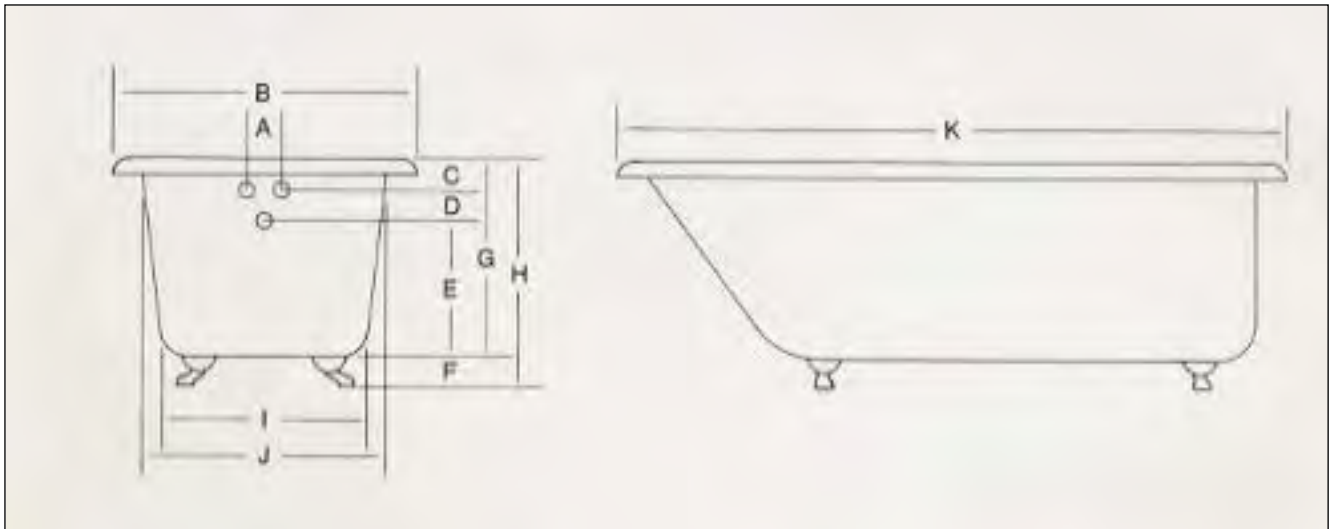

RESTORIA™ Antique Bathtubs

Dimensions	Regent	Monarch
A. Faucet spread	3 3/8" or 7" Rim Mount	3 3/8" or 7" Rim Mount
B. Outside width	30"	30"
C. Top to faucet	3"	3"
D. Faucet to overflow	3"	3"
E. Overflow to bottom	12"	12"
F. Bottom to floor	4 3/4"	4 3/4"
G. Depth	16 1/2"	16 1/2"
H. Top to floor	21 1/4"	21 1/4"
I. Base width	20"	20"
J. Interior width	23"	23"
K. Outside length	60"	66"
L. Weight	100 lbs. approx	100 lbs. approx