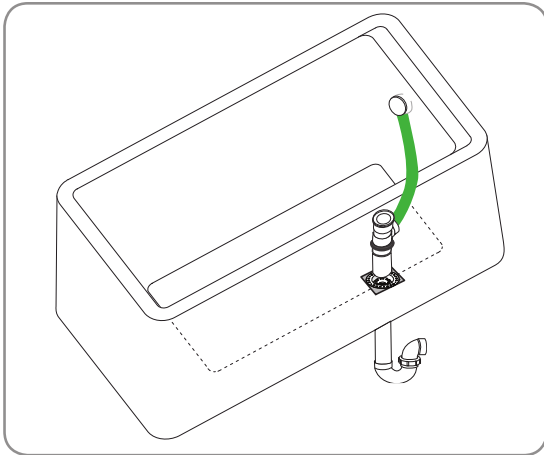

PureScape™ 327

Freestanding acrylic bathtub

Model: PureScape™ 327B

★ Use Male Adapter Spg x MIPT
- ABS DWV for Aquatica® bath wastes
with Sch40 Waste Fitting
Thread 1½ NPSM (1½ IPS)

Aquatica® Freestanding Bath Installer™
(not supplied)

★ 1½" flanged brass tube for Aquatica® cable-drive and concealed bath wastes.

P-Trap
(not supplied)

PLEASE NOTE: Parts marked with ★ are supplied as part of Aquatica® Freestanding Bath Installer™ Kit (NOT included with bathtub)