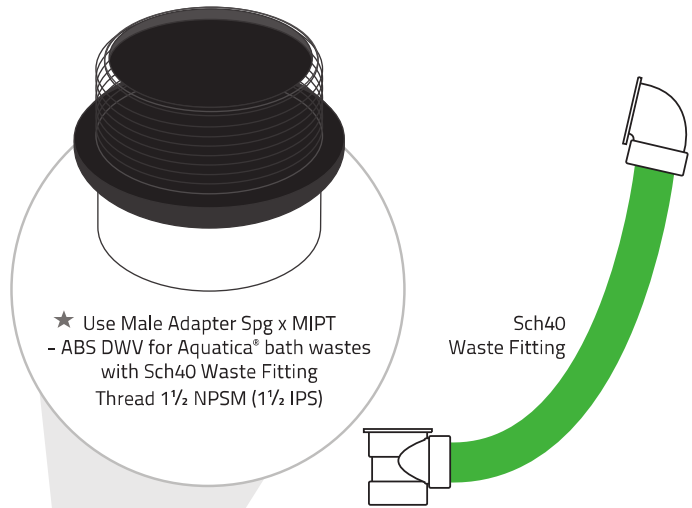

PureScape™ 327

Freestanding acrylic bathtub

Model: PureScape™ 327B

★ Use Male Adapter Spg x MIPT
- ABS DWV for Aquatica® bath wastes
with Sch40 Waste Fitting
Thread 1½ NPSM (1½ IPS)

Aquatica® Freestanding Bath Installer™
(not supplied)

★ 1½" flanged brass tube for Aquatica® cable-drive and concealed bath wastes.

P-Trap
(not supplied)

PLEASE NOTE: Parts marked with ★ are supplied as part of Aquatica® Freestanding Bath Installer™ Kit (NOT included with bathtub)