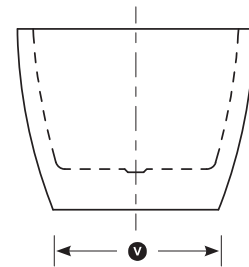

PureScape™ 174

Freestanding acrylic bathtub

Models: PureScape™ 174A, 174B

Use Home Depot PART 1 1/2" ABS Female Adapter Hub x FIPT or equivalent from another supplier

The ABS female adapter features a hub x female NPT thread connection and provides a means for adapting a solvent weld connection to a threaded connection

	PureScape™ 174A	PureScape™ 174B
A	54.25"	59.0"
B	23.5"	23.5"
C	18.5"	18.5"
D	14.5"	14.5"
E	0.25"	0.25"
F	2.0"	2.0"
G	63.0"	68.75"
H	57.75"	57.75"
I	43.25"	43.25"
J	19.75"	19.75"
K	26.0"	26.0"
L	30.0"	32.75"
M	2.0"	-
N	2.75"	-
O	-	3.25"
P	-	3.5"
Q	-	3.75"
R	-	4.25"
S	2.75"	-
T	-	5.5"
U	∅2.0"	∅2.0"
V	21.0"	22.75"