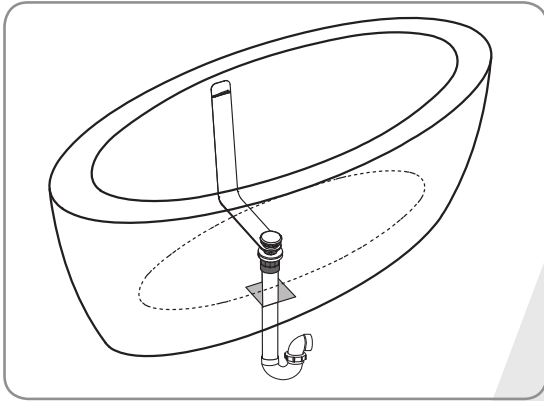

PureScape™ 174

Freestanding acrylic bathtub

Models: PureScape™ 174A, 174B

Use Home Depot PART 1 1/2" ABS Female Adapter Hub x FIPT or equivalent from another supplier

The ABS female adapter features a hub x female NPT thread connection and provides a means for adapting a solvent weld connection to a threaded connection

	PureScape™ 174A	PureScape™ 174B
A	54.25"	59.0"
B	23.5"	23.5"
C	18.5"	18.5"
D	14.5"	14.5"
E	0.25"	0.25"
F	2.0"	2.0"
G	63.0"	68.75"
H	57.75"	57.75"
I	43.25"	43.25"
J	19.75"	19.75"
K	26.0"	26.0"
L	30.0"	32.75"
M	2.0"	-
N	2.75"	-
O	-	3.25"
P	-	3.5"
Q	-	3.75"
R	-	4.25"
S	2.75"	-
T	-	5.5"
U	∅2.0"	∅2.0"
V	21.0"	22.75"