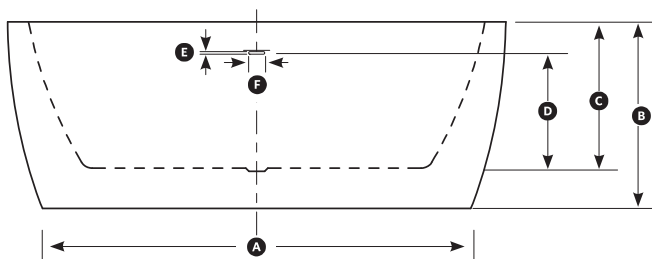

PureScape™ 174

Freestanding acrylic bathtub

Models: PureScape™ 174A, 174B

Use Home Depot PART 1 1/2" ABS Female Adapter Hub x FIPT or equivalent from another supplier

The ABS female adapter features a hub x female NPT thread connection and provides a means for adapting a solvent weld connection to a threaded connection

	PureScape™ 174A	PureScape™ 174B
A	54.25"	59.0"
B	23.5"	23.5"
C	18.5"	18.5"
D	14.5"	14.5"
E	0.25"	0.25"
F	2.0"	2.0"
G	63.0"	68.75"
H	57.75"	57.75"
I	43.25"	43.25"
J	19.75"	19.75"
K	26.0"	26.0"
L	30.0"	32.75"
M	2.0"	-
N	2.75"	-
O	-	3.25"
P	-	3.5"
Q	-	3.75"
R	-	4.25"
S	2.75"	-
T	-	5.5"
U	∅2.0"	∅2.0"
V	21.0"	22.75"