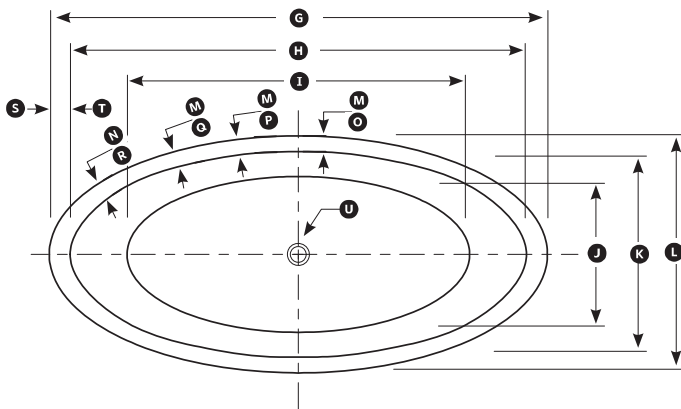

PureScape™ 174

Freestanding acrylic bathtub

Models: PureScape™ 174A, 174B

Use Home Depot PART 1 1/2" ABS Female Adapter Hub x FIPT or equivalent from another supplier

The ABS female adapter features a hub x female NPT thread connection and provides a means for adapting a solvent weld connection to a threaded connection

	PureScape™ 174A	PureScape™ 174B
A	54.25"	59.0"
B	23.5"	23.5"
C	18.5"	18.5"
D	14.5"	14.5"
E	0.25"	0.25"
F	2.0"	2.0"
G	63.0"	68.75"
H	57.75"	57.75"
I	43.25"	43.25"
J	19.75"	19.75"
K	26.0"	26.0"
L	30.0"	32.75"
M	2.0"	-
N	2.75"	-
O	-	3.25"
P	-	3.5"
Q	-	3.75"
R	-	4.25"
S	2.75"	-
T	-	5.5"
U	∅2.0"	∅2.0"
V	21.0"	22.75"