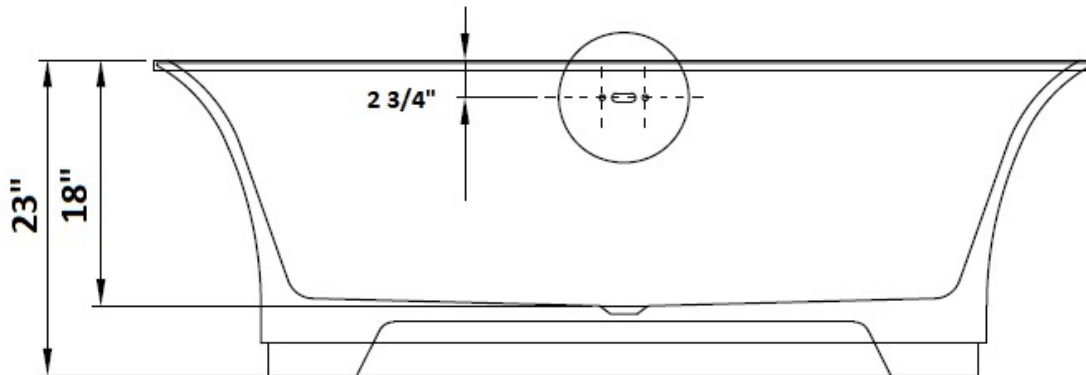

Strom Plumbing

Ph: (916) 638-2722 / Fax: (916) 638-2725

Tub Specifications – P1154 Acrylic Tub

**The Overflow channel is molded into the interior tub wall. Drain is included.
Please use a bead of silicone around the base of the tub to provide a seal between the tub and the floor,
and to prevent the tub from moving.**