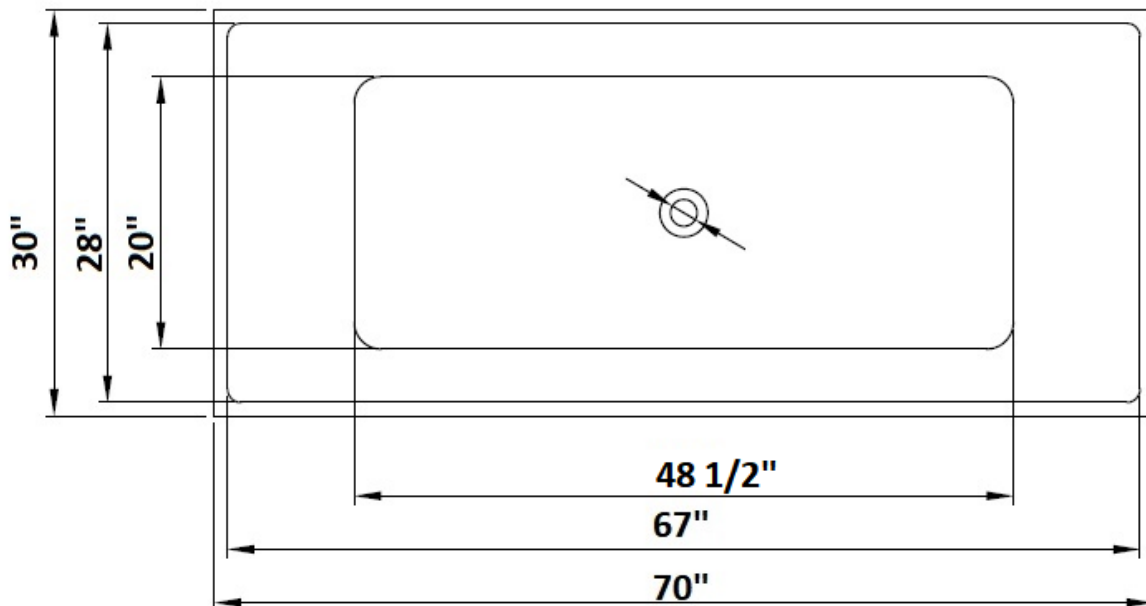

Strom Plumbing

Ph: (916) 638-2722 / Fax: (916) 638-2725

Tub Specifications – P1154 Acrylic Tub

**The Overflow channel is molded into the interior tub wall. Drain is included.
Please use a bead of silicone around the base of the tub to provide a seal between the tub and the floor,
and to prevent the tub from moving.**