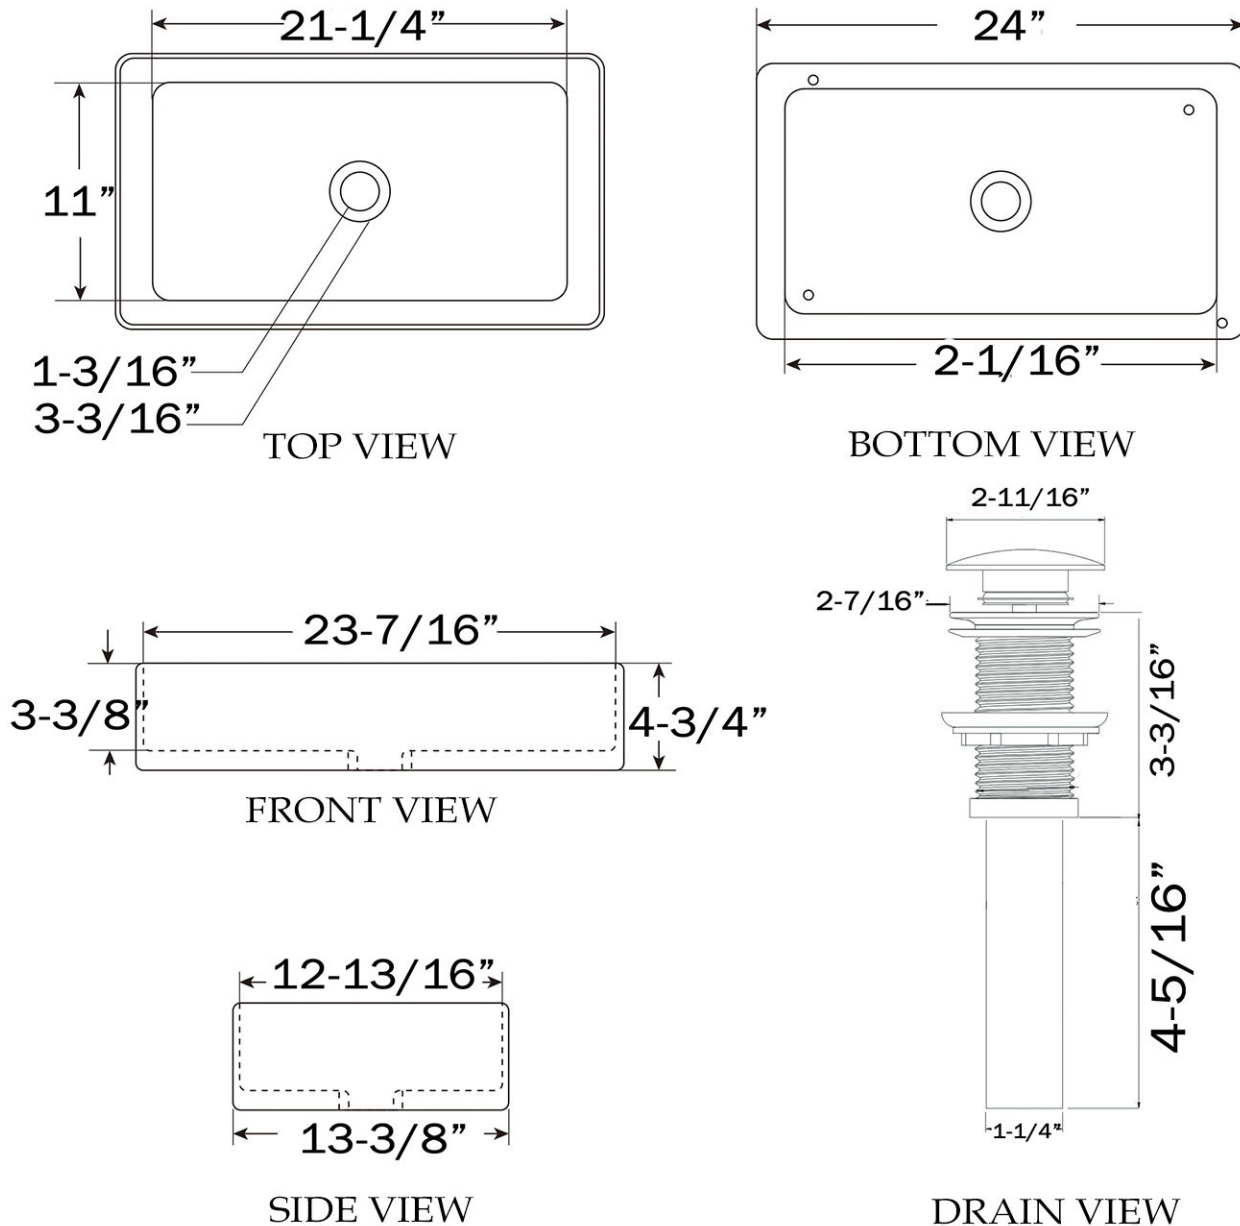

Vessel Bathroom Sink by Randolph Morris

Item #: M632

All products and specifications are subject to change without notice. Randolph Morris is not responsible for typographical and/or dimensional errors. Typographical errors are subject to correction.

Note: Rough-in dimensions may vary +/- 1/2" and are subject to change. No responsibility is assumed by Randolph Morris.