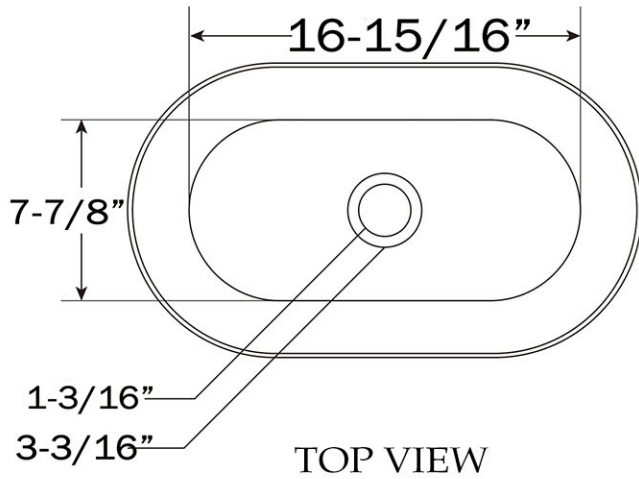

Vessel Bathroom Sink  
by Randolph Morris

Item #: M436

All products and specifications are subject to change without notice. Randolph Morris is not responsible for typographical and/or dimensional errors. Typographical errors are subject to correction.

Note: Rough-in dimensions may vary +/- 1/2" and are subject to change. No responsibility is assumed by Randolph Morris.