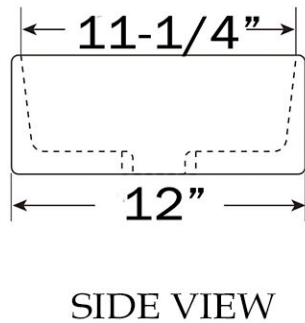

Vessel Bathroom Sink  
by Randolph Morris

Item #: M436

All products and specifications are subject to change without notice. Randolph Morris is not responsible for typographical and/or dimensional errors. Typographical errors are subject to correction.

Note: Rough-in dimensions may vary +/- 1/2" and are subject to change. No responsibility is assumed by Randolph Morris.