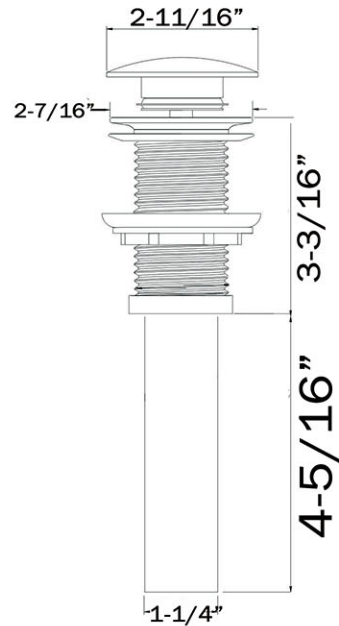

Vessel Bathroom Sink  
by Randolph Morris

Item #: M436

All products and specifications are subject to change without notice. Randolph Morris is not responsible for typographical and/or dimensional errors. Typographical errors are subject to correction.

Note: Rough-in dimensions may vary +/- 1/2" and are subject to change. No responsibility is assumed by Randolph Morris.