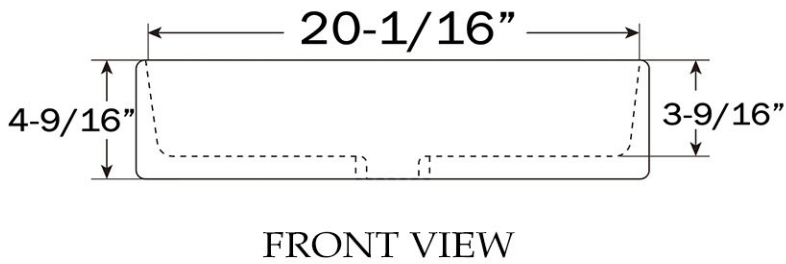

Vessel Bathroom Sink  
by Randolph Morris

Item #: M436

All products and specifications are subject to change without notice. Randolph Morris is not responsible for typographical and/or dimensional errors. Typographical errors are subject to correction.

Note: Rough-in dimensions may vary +/- 1/2" and are subject to change. No responsibility is assumed by Randolph Morris.