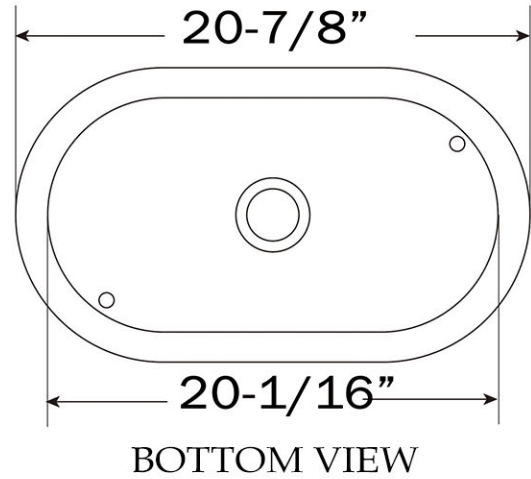

Vessel Bathroom Sink  
by Randolph Morris

Item #: M436

All products and specifications are subject to change without notice. Randolph Morris is not responsible for typographical and/or dimensional errors. Typographical errors are subject to correction.

Note: Rough-in dimensions may vary +/- 1/2" and are subject to change. No responsibility is assumed by Randolph Morris.