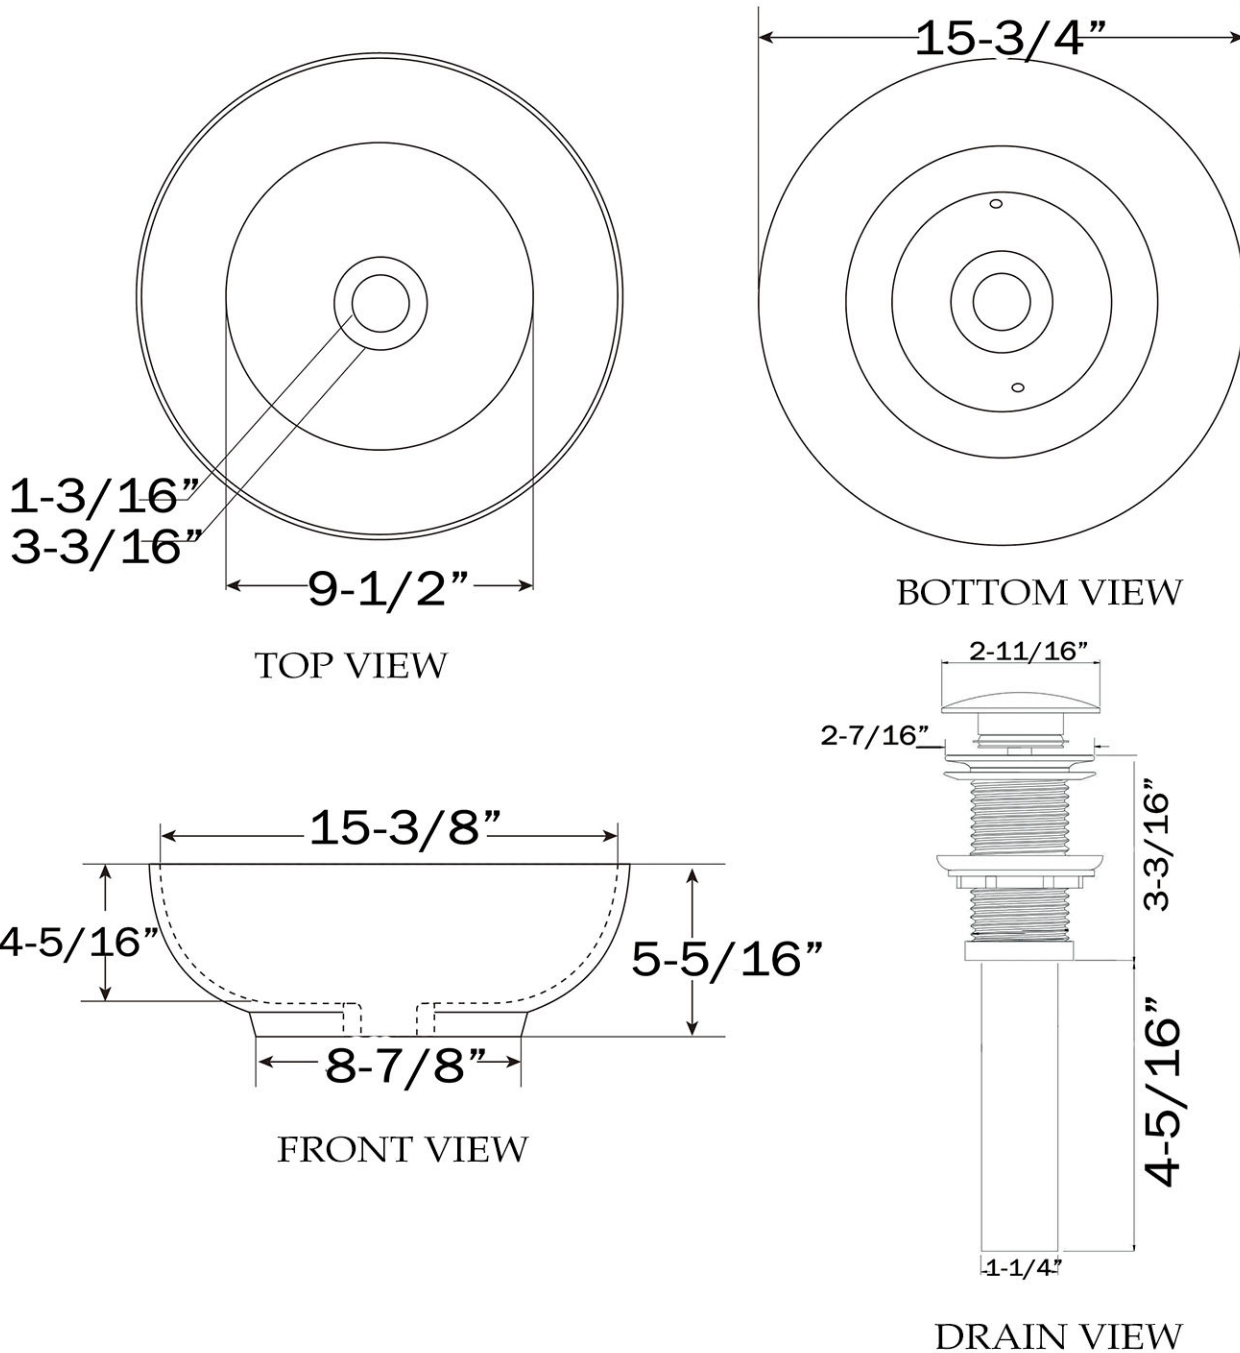

Vessel Bathroom Sink  
by Randolph Morris

Item #: M118

All products and specifications are subject to change without notice. Randolph Morris is not responsible for typographical and/or dimensional errors. Typographical errors are subject to correction.

Note: Rough-in dimensions may vary +/- 1/2" and are subject to change. No responsibility is assumed by Randolph Morris.