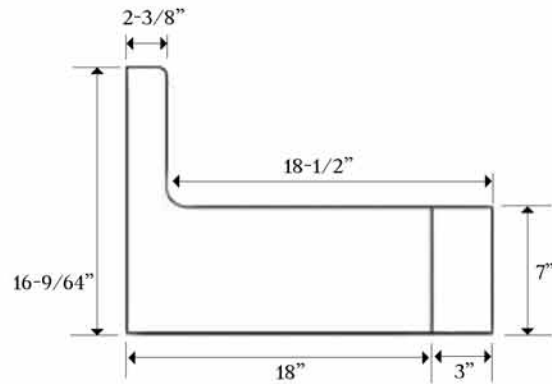

Cast Iron Wall Hung Sink by Randolph Morris

Item #: LGSINK

Top View

Side View

Front View

Back View

Bracket Assembly Details

All products and specifications are subject to change without notice. Randolph Morris is not responsible for typographical and/or dimensional errors. Typographical errors are subject to correction.

Note: Rough-in dimensions may vary +/- 1/2" and are subject to change. No responsibility is assumed by Randolph Morris.