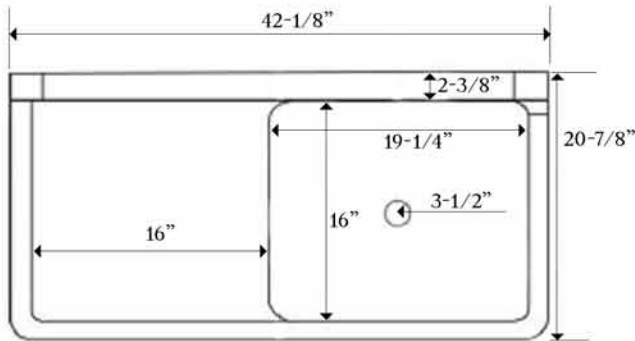

Cast Iron Wall Hung Sink by Randolph Morris

Item #: LGSINK

Top View

Side View

Front View

Back View

Bracket Assembly Details

All products and specifications are subject to change without notice. Randolph Morris is not responsible for typographical and/or dimensional errors. Typographical errors are subject to correction.

Note: Rough-in dimensions may vary +/- 1/2" and are subject to change. No responsibility is assumed by Randolph Morris.