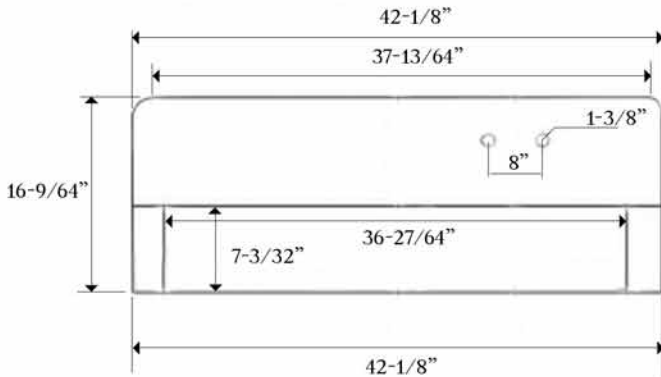

Cast Iron Wall Hung Sink by Randolph Morris

Item #: LGSINK

Top View

Side View

Front View

Back View

Bracket Assembly Details

All products and specifications are subject to change without notice. Randolph Morris is not responsible for typographical and/or dimensional errors. Typographical errors are subject to correction.

Note: Rough-in dimensions may vary +/- 1/2" and are subject to change. No responsibility is assumed by Randolph Morris.