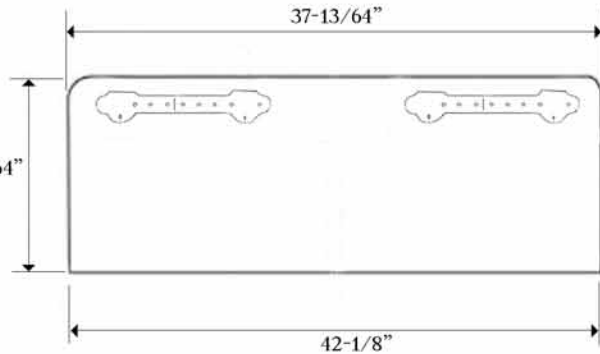

Cast Iron Wall Hung Sink by Randolph Morris

Item #: LGSINK

Top View

Side View

Front View

Back View

Bracket Assembly Details

All products and specifications are subject to change without notice. Randolph Morris is not responsible for typographical and/or dimensional errors. Typographical errors are subject to correction.

Note: Rough-in dimensions may vary +/- 1/2" and are subject to change. No responsibility is assumed by Randolph Morris.