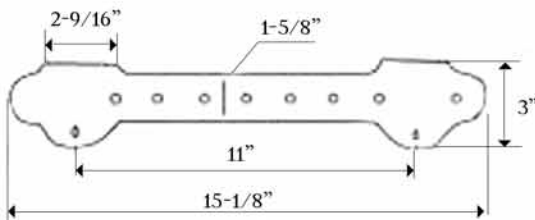

Cast Iron Wall Hung Sink by Randolph Morris

Item #: LGSINK

Top View

Side View

Front View

Back View

Bracket Assembly Details

All products and specifications are subject to change without notice. Randolph Morris is not responsible for typographical and/or dimensional errors. Typographical errors are subject to correction.

Note: Rough-in dimensions may vary +/- 1/2" and are subject to change. No responsibility is assumed by Randolph Morris.