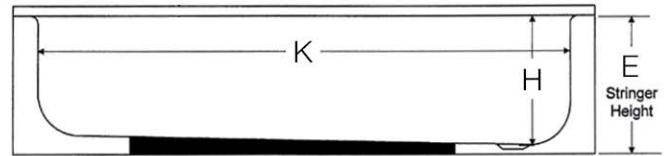

Drop-In Tub by Randolph Morris

Porcelain Enamel
Coated Steel

Item #: LG60APRON-R-DRAIN & LG60APRON-L-DRAIN

TECHNICAL INFORMATION

DIMENSIONS (INCHES)

	A	B	C	D	E	F	G	H	I	J	K	L	M	N
60	60	10 ¹ / ₂	3 ³ / ₈	2 ³ / ₄	15	3 ¹ / ₂	2 ¹ / ₂	11 ¹ / ₂	-	-	54	24 ¹ / ₂	30	2 ¹ / ₈

	60
EMPTY (LB)	67
FILLED (LB)	360
CAPACITY (GAL)	35
WATER DEPTH (IN)	10 ¹ / ₂

Approximate Measurements

All products and specifications are subject to change without notice. Randolph Morris is not responsible for typographical and/or dimensional errors. Typographical errors are subject to correction.

Note: Rough-in dimensions may vary +/- 1/2" and are subject to change. No responsibility is assumed by Randolph Morris.