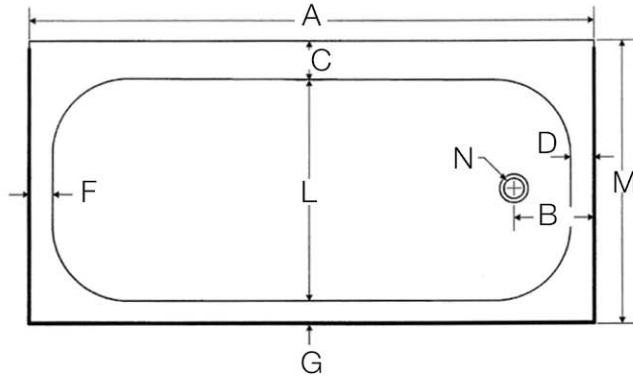

Drop-In Tub by Randolph Morris

Porcelain Enamel
Coated Steel

Item #: LG60APRON-R-DRAIN & LG60APRON-L-DRAIN

TECHNICAL INFORMATION

DIMENSIONS (INCHES)

	A	B	C	D	E	F	G	H	I	J	K	L	M	N
60	60	10 ¹ / ₂	3 ³ / ₈	2 ³ / ₄	15	3 ¹ / ₂	2 ¹ / ₂	11 ¹ / ₂	-	-	54	24 ¹ / ₂	30	2 ¹ / ₈

	60
EMPTY (LB)	67
FILLED (LB)	360
CAPACITY (GAL)	35
WATER DEPTH (IN)	10 ¹ / ₂

Approximate Measurements

All products and specifications are subject to change without notice. Randolph Morris is not responsible for typographical and/or dimensional errors. Typographical errors are subject to correction.

Note: Rough-in dimensions may vary +/- 1/2" and are subject to change. No responsibility is assumed by Randolph Morris.