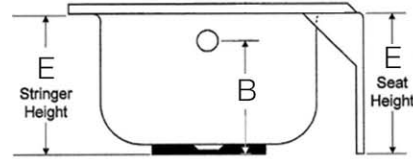

Drop-In Tub by Randolph Morris

Porcelain Enamel
Coated Steel

Item #: LG60APRON-R-DRAIN & LG60APRON-L-DRAIN

TECHNICAL INFORMATION

DIMENSIONS (INCHES)

	A	B	C	D	E	F	G	H	I	J	K	L	M	N
60	60	10 ¹ / ₂	3 ³ / ₈	2 ³ / ₄	15	3 ¹ / ₂	2 ¹ / ₂	11 ¹ / ₂	-	-	54	24 ¹ / ₂	30	2 ¹ / ₈

	60
EMPTY (LB)	67
FILLED (LB)	360
CAPACITY (GAL)	35
WATER DEPTH (IN)	10 ¹ / ₂

Approximate Measurements

All products and specifications are subject to change without notice. Randolph Morris is not responsible for typographical and/or dimensional errors. Typographical errors are subject to correction.

Note: Rough-in dimensions may vary +/- 1/2" and are subject to change. No responsibility is assumed by Randolph Morris.