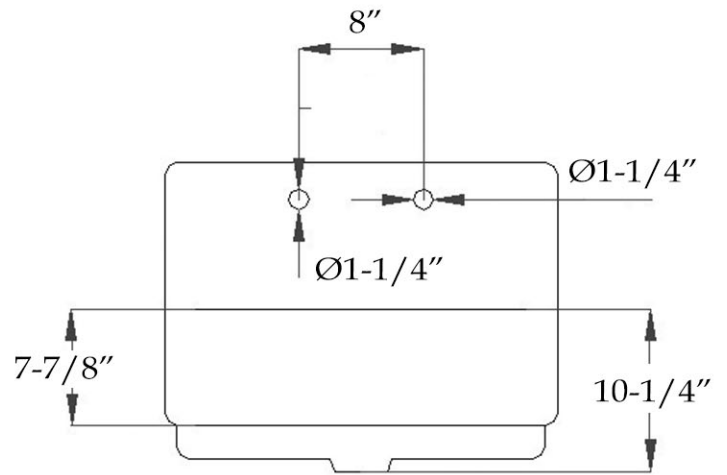

## Cast Iron High Back Sink by Randolph Morris

Item #: LG25SINK

Weight: 155 Lbs.

All products and specifications are subject to change without notice. Randolph Morris is not responsible for typographical and/or dimensional errors. Typographical errors are subject to correction.

Note: Rough-in dimensions may vary +/- 1/2" and are subject to change. No responsibility is assumed by Randolph Morris.