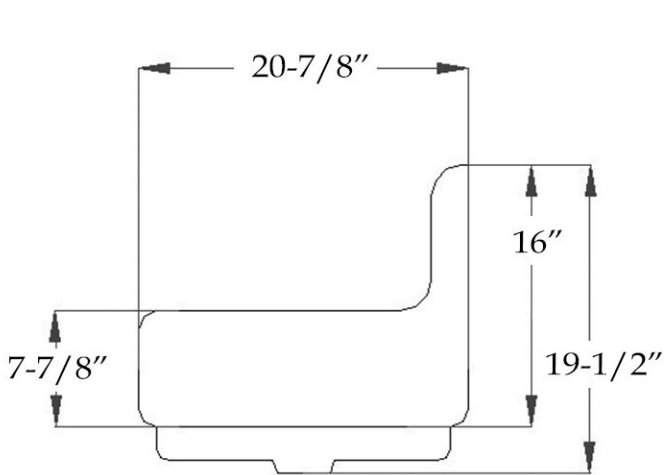

## Cast Iron High Back Sink by Randolph Morris

Item #: LG25SINK

Weight: 155 Lbs.

All products and specifications are subject to change without notice. Randolph Morris is not responsible for typographical and/or dimensional errors. Typographical errors are subject to correction.

Note: Rough-in dimensions may vary +/- 1/2" and are subject to change. No responsibility is assumed by Randolph Morris.