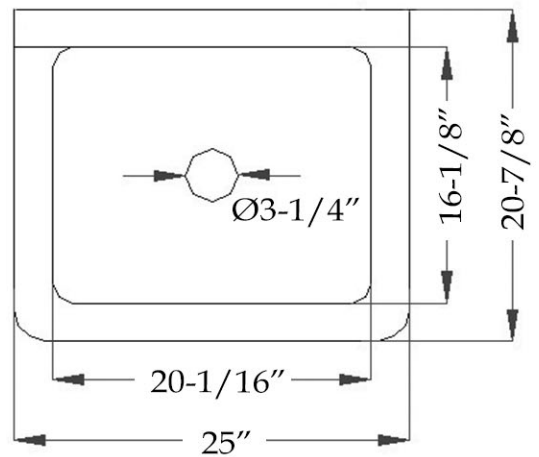

## Cast Iron High Back Sink by Randolph Morris

Item #: LG25SINK

Weight: 155 Lbs.

All products and specifications are subject to change without notice. Randolph Morris is not responsible for typographical and/or dimensional errors. Typographical errors are subject to correction.

Note: Rough-in dimensions may vary +/- 1/2" and are subject to change. No responsibility is assumed by Randolph Morris.