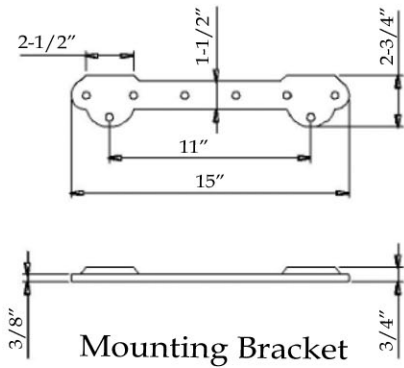

## Cast Iron High Back Sink by Randolph Morris

Item #: LG25SINK

Weight: 155 Lbs.

All products and specifications are subject to change without notice. Randolph Morris is not responsible for typographical and/or dimensional errors. Typographical errors are subject to correction.

Note: Rough-in dimensions may vary +/- 1/2" and are subject to change. No responsibility is assumed by Randolph Morris.