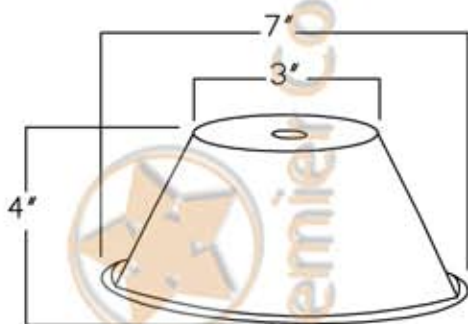

ITEM # L300DB 7" CONE PENDANT LIGHT

DIMENSIONS: 7"X4"
MATERIAL GAUGE: 18

IMPORTANT: THIS PRODUCT IS HAND CRAFTED AND SMALL VARIANCES MAY OCCUR. DIMENSIONS MAY VARY UP TO 1/4". DO NOT MAKE ANY INSTALLATION CUTS UNTIL YOU RECEIVE YOUR LIGHT FIXTURE.