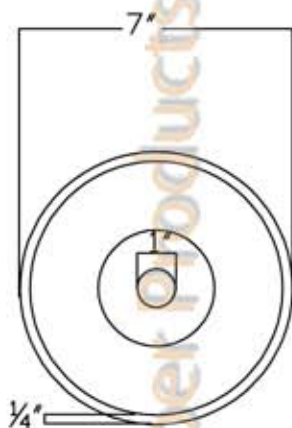

ITEM # L300DB 7" CONE PENDANT LIGHT

DIMENSIONS: 7"X4"
MATERIAL GAUGE: 18

IMPORTANT: THIS PRODUCT IS HAND CRAFTED AND SMALL VARIANCES MAY OCCUR. DIMENSIONS MAY VARY UP TO 1/4". DO NOT MAKE ANY INSTALLATION CUTS UNTIL YOU RECEIVE YOUR LIGHT FIXTURE.