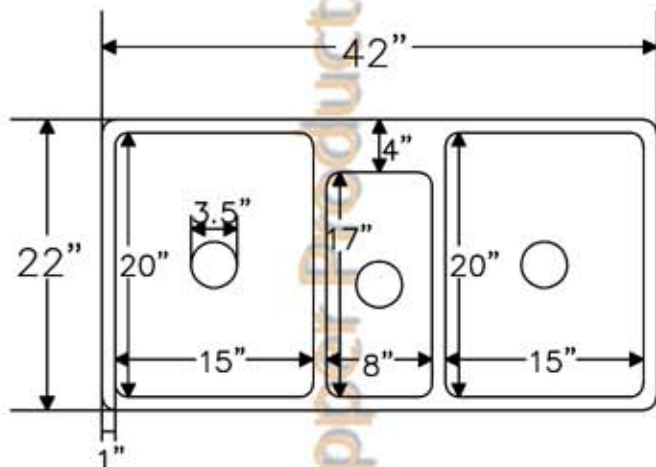

Premier Copper Products

CODE/STANDARD COMPLIANCE

* IAPMO/cUPC LISTED

ITEM # KTDB422210

42" TRIPLE BOWL

KITCHEN SINK

OUTER DIMENSIONS: 42"X22"X10"

INNER DIMENSIONS: L:15"X20"X10"

C:8"X17"X8" R:15"X20"X10"

DRAIN SIZE: 3.5" STANDARD

MATERIAL GAUGE: 14

IMPORTANT: THIS PRODUCT IS HAND CRAFTED AND SMALL VARIANCES MAY OCCUR. DIMENSIONS MAY VARY UP TO 1/4". DO NOT MAKE ANY INSTALLATION CUTS UNTIL YOU RECEIVE YOUR SINK.