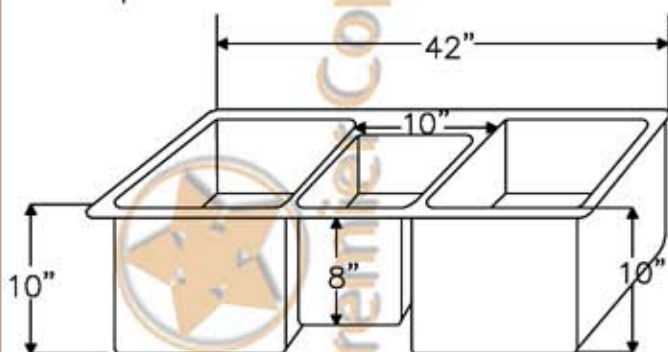

Premier Copper Products

CODE/STANDARD COMPLIANCE

* IAPMO/cUPC LISTED

ITEM # KTDB422210

42" TRIPLE BOWL

KITCHEN SINK

OUTER DIMENSIONS: 42"X22"X10"

INNER DIMENSIONS: L:15"X20"X10"

C:8"X17"X8" R:15"X20"X10"

DRAIN SIZE: 3.5" STANDARD

MATERIAL GAUGE: 14

IMPORTANT: THIS PRODUCT IS HAND CRAFTED AND SMALL VARIANCES MAY OCCUR. DIMENSIONS MAY VARY UP TO 1/4". DO NOT MAKE ANY INSTALLATION CUTS UNTIL YOU RECEIVE YOUR SINK.