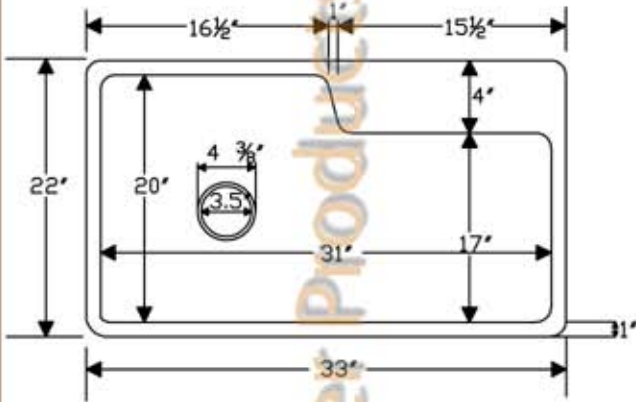

ITEM # KSFDB33229

33" Hand Hammered Copper Kitchen Single Basin Sink,
With Space For Faucet & Fixture Mounting

OUTER DIMENSIONS: 33"X22"X9"

INNER DIMENSIONS: 31"X20"X9"

DRAIN SIZE: 3.5" STANDARD

MATERIAL GAUGE: 14

FINISH: DARK BROWN (OIL RUBBED BRONZE)

IMPORTANT: THIS PRODUCT IS HAND CRAFTED AND SMALL VARIANCES MAY OCCUR. DIMENSIONS MAY VARY UP TO 1/4". DO NOT MAKE ANY INSTALLATION CUTS UNTIL YOU RECEIVE YOUR SINK.