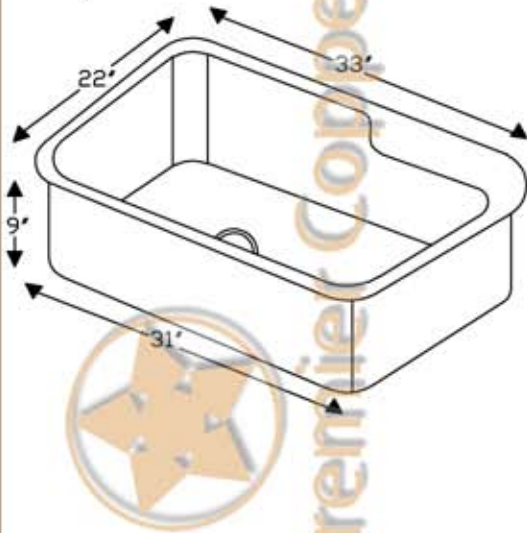

ITEM # KSFDB33229

33" Hand Hammered Copper Kitchen Single Basin Sink,
With Space For Faucet & Fixture Mounting

OUTER DIMENSIONS: 33"X22"X9"

INNER DIMENSIONS: 31"X20"X9"

DRAIN SIZE: 3.5" STANDARD

MATERIAL GAUGE: 14

FINISH: DARK BROWN (OIL RUBBED BRONZE)

IMPORTANT: THIS PRODUCT IS HAND CRAFTED AND SMALL VARIANCES MAY OCCUR. DIMENSIONS MAY VARY UP TO 1/4". DO NOT MAKE ANY INSTALLATION CUTS UNTIL YOU RECEIVE YOUR SINK.