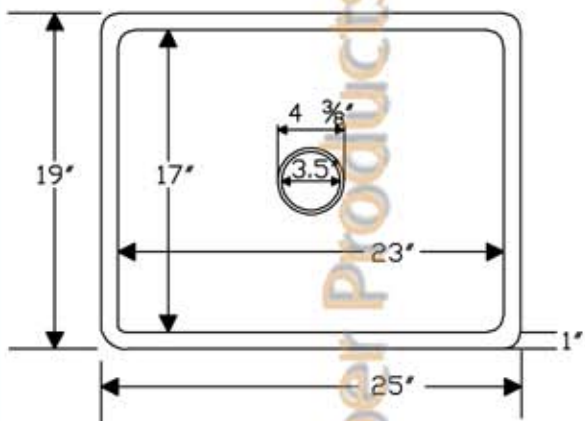

# ITEM # KSDB25199 25" KITCHEN SINGLE BOWL SINK

CODE/STANDARD COMPLIANCE

\* IAPMO/cUPC LISTED

OUTER DIMENSIONS: 25"X19"X9"

INNER DIMENSIONS: 23"X17"X9"

DRAIN SIZE: 3.5" STANDARD

MATERIAL GAUGE: 14

**IMPORTANT:** THIS PRODUCT IS HAND CRAFTED AND SMALL VARIANCES MAY OCCUR. DIMENSIONS MAY VARY UP TO 1/4". DO NOT MAKE ANY INSTALLATION CUTS UNTIL YOU RECEIVE YOUR SINK.