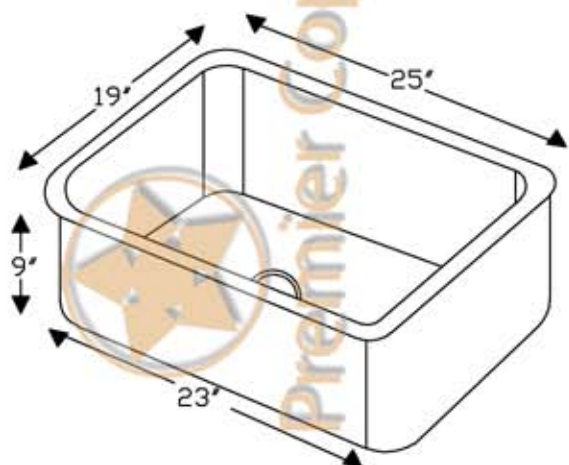

# ITEM # KSDB25199 25" KITCHEN SINGLE BOWL SINK

CODE/STANDARD COMPLIANCE

\* IAPMO/cUPC LISTED

OUTER DIMENSIONS: 25"X19"X9"

INNER DIMENSIONS: 23"X17"X9"

DRAIN SIZE: 3.5" STANDARD

MATERIAL GAUGE: 14

**IMPORTANT:** THIS PRODUCT IS HAND CRAFTED AND SMALL VARIANCES MAY OCCUR. DIMENSIONS MAY VARY UP TO 1/4". DO NOT MAKE ANY INSTALLATION CUTS UNTIL YOU RECEIVE YOUR SINK.