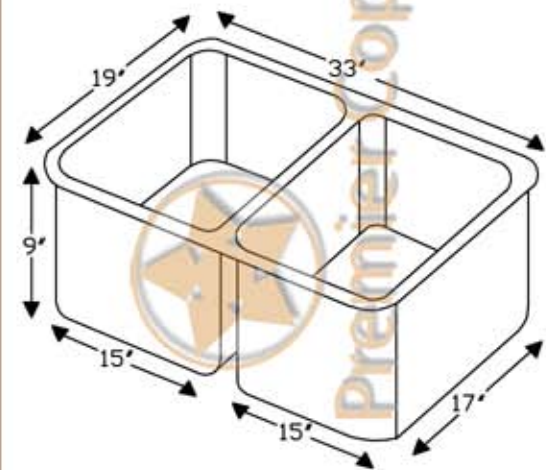

Premier Copper Products

ITEM # K50DB33199

33" KITCHEN 50/50 DOUBLE BOWL SINK

CODE/STANDARD COMPLIANCE

* IAPMO/cUPC LISTED

OUTER DIMENSIONS: 33"X19"X9"
INNER DIMENSIONS: L:15"X17"X9" R:15"X17"X9"

DRAIN SIZE: 3.5" STANDARD
MATERIAL GAUGE: 14

IMPORTANT: THIS PRODUCT IS HAND CRAFTED AND SMALL VARIANCES MAY OCCUR. DIMENSIONS MAY VARY UP TO 1/4". DO NOT MAKE ANY INSTALLATION CUTS UNTIL YOU RECEIVE YOUR SINK.