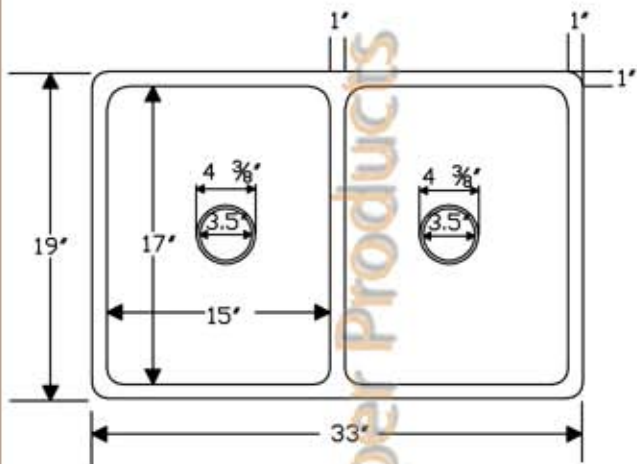

Premier Copper Products

ITEM # K50DB33199

33" KITCHEN 50/50 DOUBLE BOWL SINK

CODE/STANDARD COMPLIANCE

* IAPMO/cUPC LISTED

OUTER DIMENSIONS: 33"X19"X9"
INNER DIMENSIONS: L:15"X17"X9" R:15"X17"X9"

DRAIN SIZE: 3.5" STANDARD
MATERIAL GAUGE: 14

IMPORTANT: THIS PRODUCT IS HAND CRAFTED AND SMALL VARIANCES MAY OCCUR. DIMENSIONS MAY VARY UP TO 1/4". DO NOT MAKE ANY INSTALLATION CUTS UNTIL YOU RECEIVE YOUR SINK.