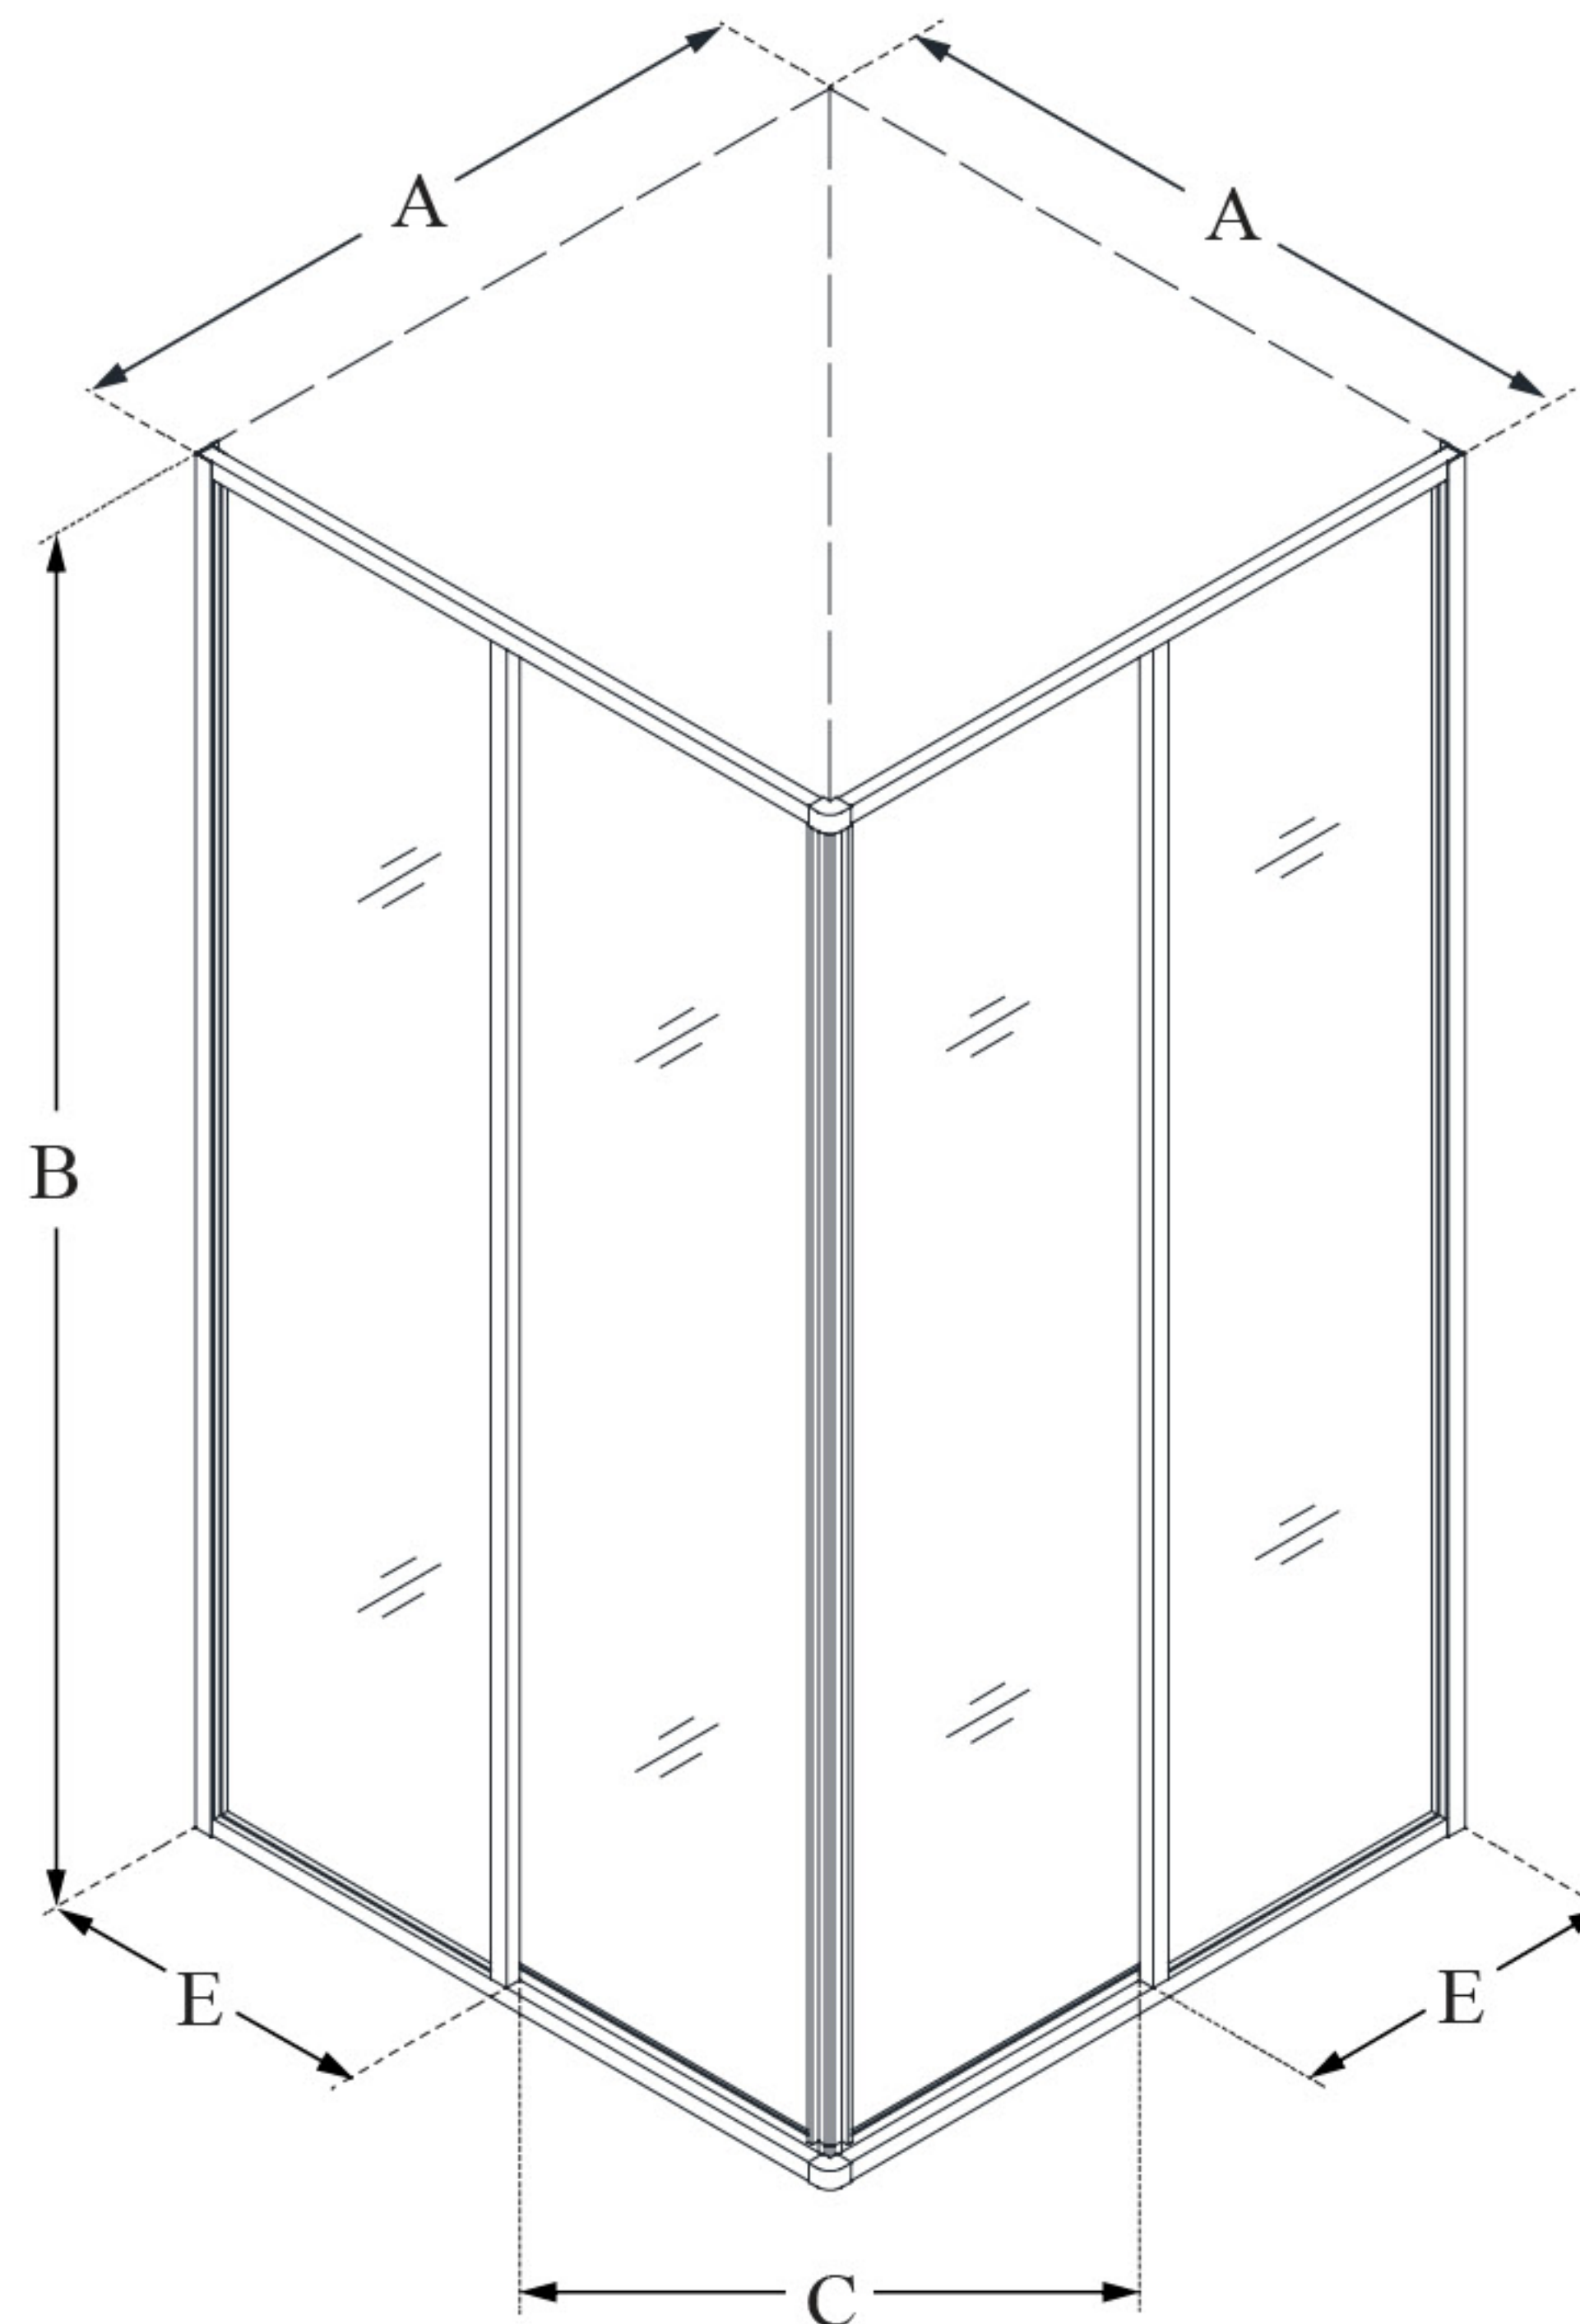

DL-6789

FRENCH CORNER

DreamLine French Corner 36 in.
D x 36 in. W x 74 3/4 in. H Framed
Sliding Shower Enclosure and
Shower Base Kit

KIT CONTENTS:

- SHOWER ENCLOSURE
- SHOWER BASE

CONFIGURATION DIMENSIONS:

A: 36 in.

KIT WIDTH

B: 74 3/4 in.

KIT HEIGHT

G: 36 in.

KIT DEPTH

AVAILABLE DRAIN LOCATIONS:

- CORNER

SHEN-8134340

CORNERVIEW

DreamLine Cornerview 34 1/2 in.
D x 34 1/2 in. W x 72 in. H Framed
Sliding Shower Enclosure

SLIDING DOOR

CONFIGURATION DIMENSIONS:

A: 34 1/2 in.

MODEL WIDTH

B: 72 in.

MODEL HEIGHT

C: 20 3/4 in.

ACCESS WIDTH

D: 17 7/8 in.

DOOR WIDTH

E: 16 3/4 in.

INLINE PANEL WIDTH

DreamLine reserves the right to update or modify the hardware or materials pictured without prior notice for the purpose of product improvement and customer satisfaction.