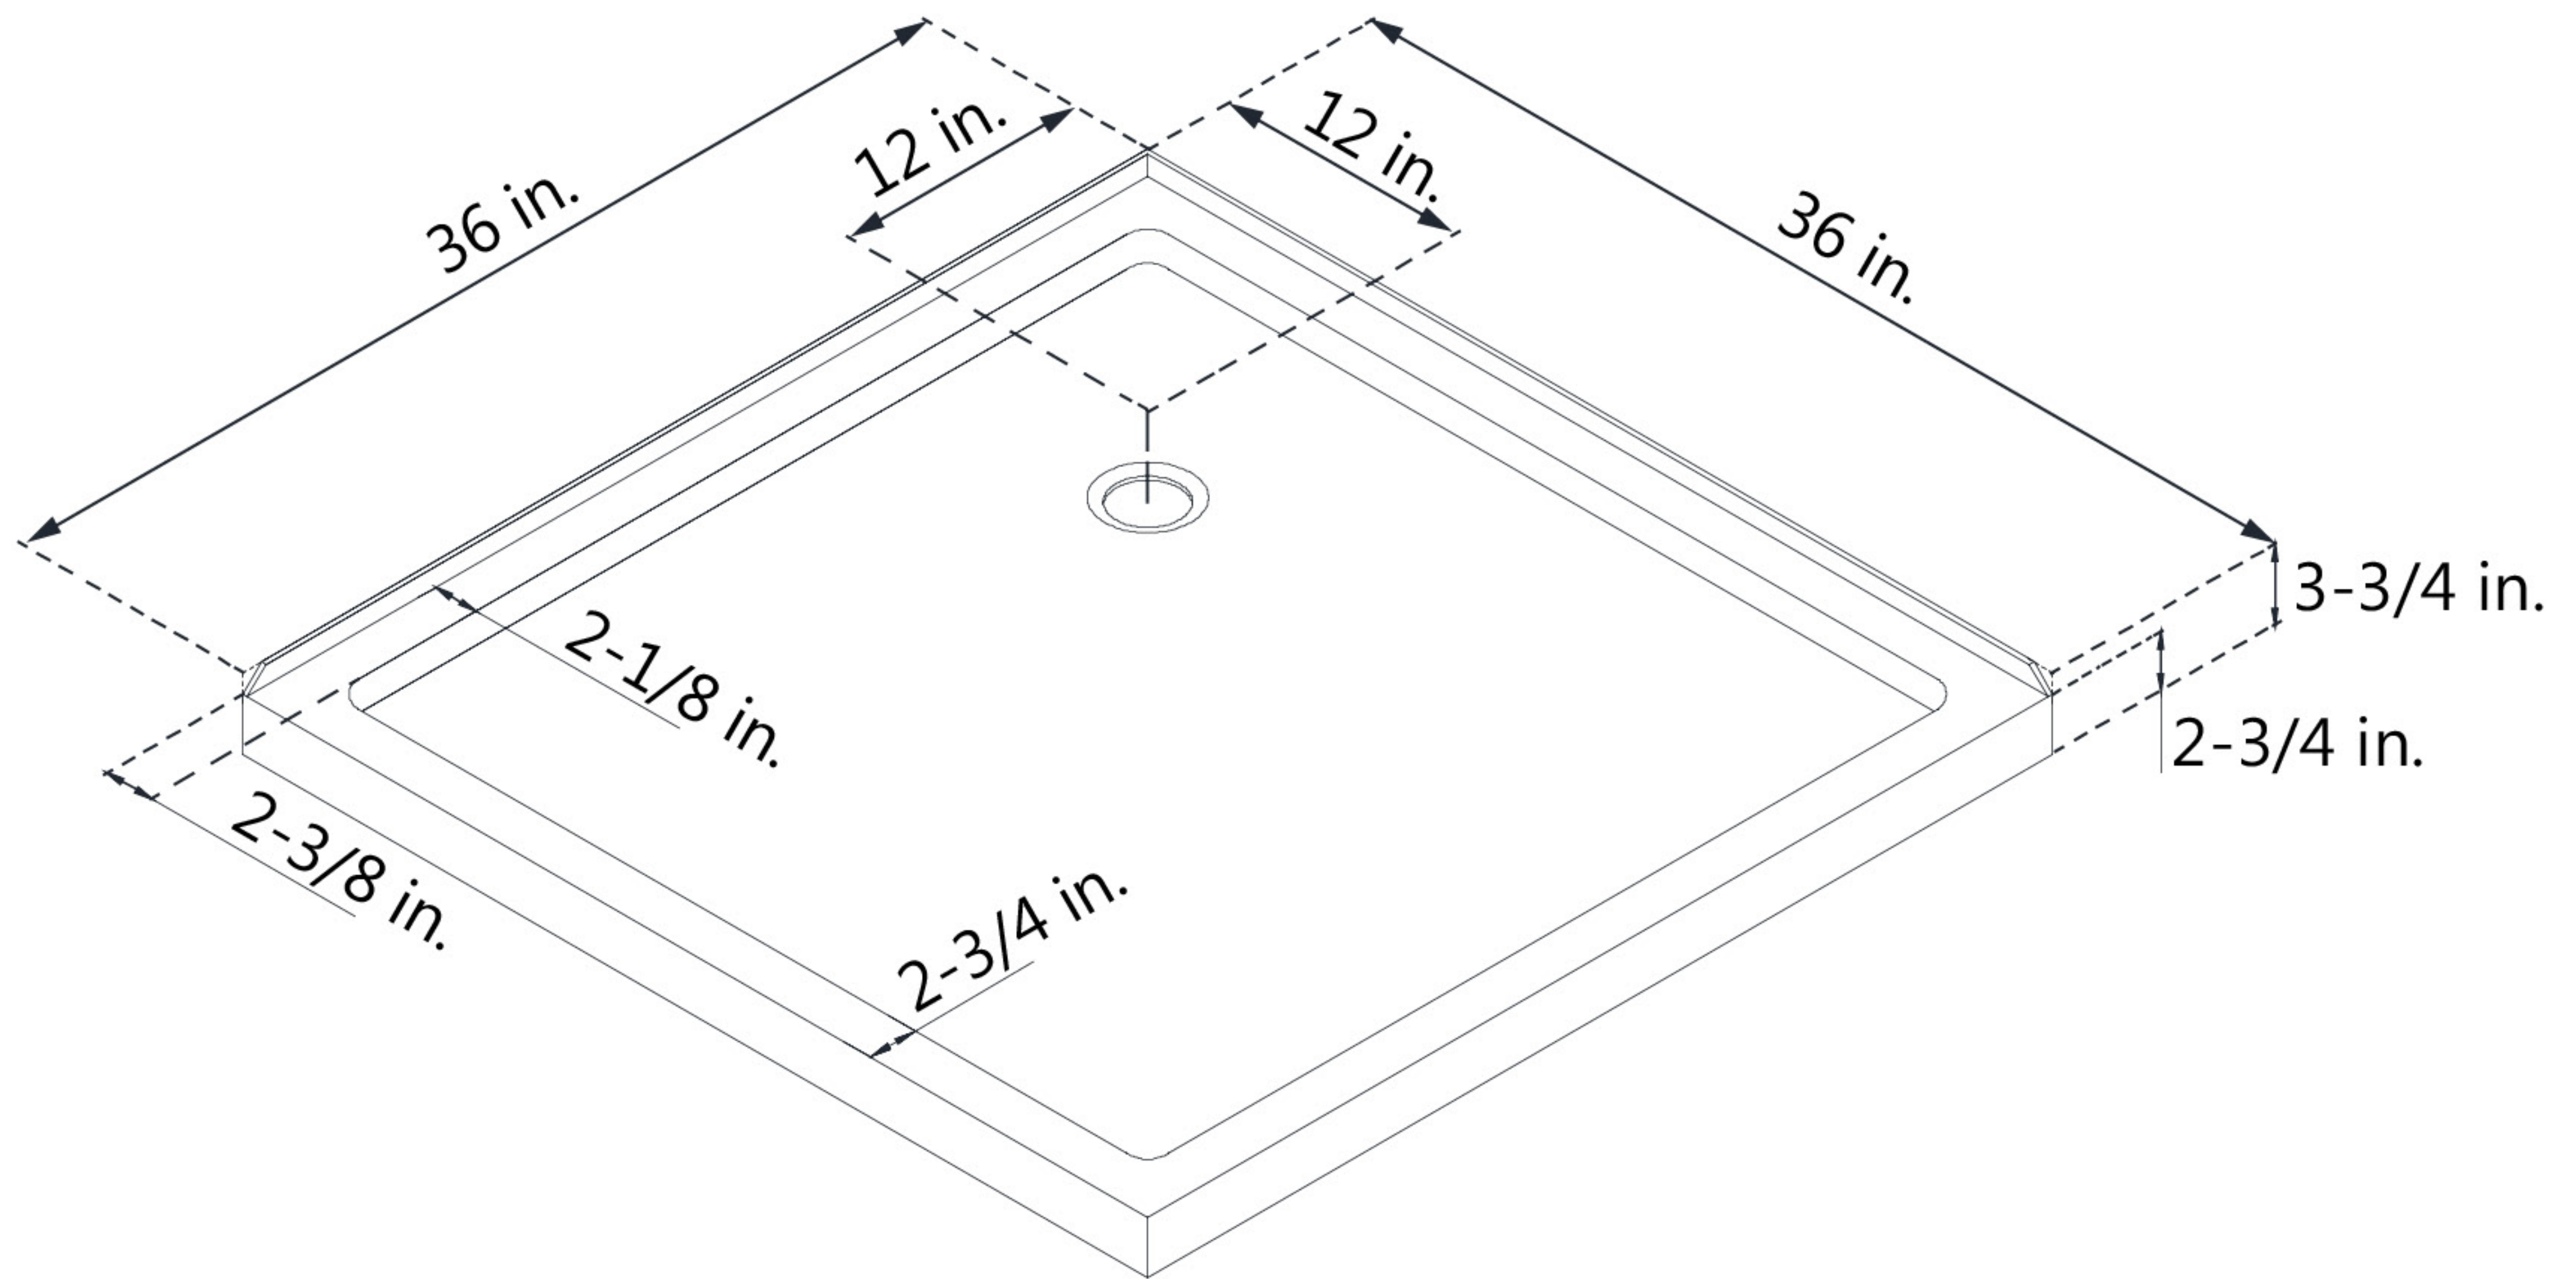

DL-6789

FRENCH CORNER

DreamLine French Corner 36 in.
D x 36 in. W x 74 3/4 in. H Framed
Sliding Shower Enclosure and
Shower Base Kit

KIT CONTENTS:

- SHOWER ENCLOSURE
- SHOWER BASE

CONFIGURATION DIMENSIONS:

DLT-1036360 SLIMLINE SHOWERBASE DOUBLE THRESHOLD

CORNER DRAIN

Drain Hole Specs

DreamLine reserves the right to update or modify the hardware or materials pictured without prior notice for the purpose of product improvement and customer satisfaction.

SHEN-8134340

CORNERVIEW

DreamLine Cornerview 34 1/2 in.
D x 34 1/2 in. W x 72 in. H Framed
Sliding Shower Enclosure

SLIDING DOOR

CONFIGURATION DIMENSIONS:

A: 34 1/2 in.

MODEL WIDTH

B: 72 in.

MODEL HEIGHT

C: 20 3/4 in.

ACCESS WIDTH

D: 17 7/8 in.

DOOR WIDTH

E: 16 3/4 in.

INLINE PANEL WIDTH

DreamLine reserves the right to update or modify the hardware or materials pictured without prior notice for the purpose of product improvement and customer satisfaction.