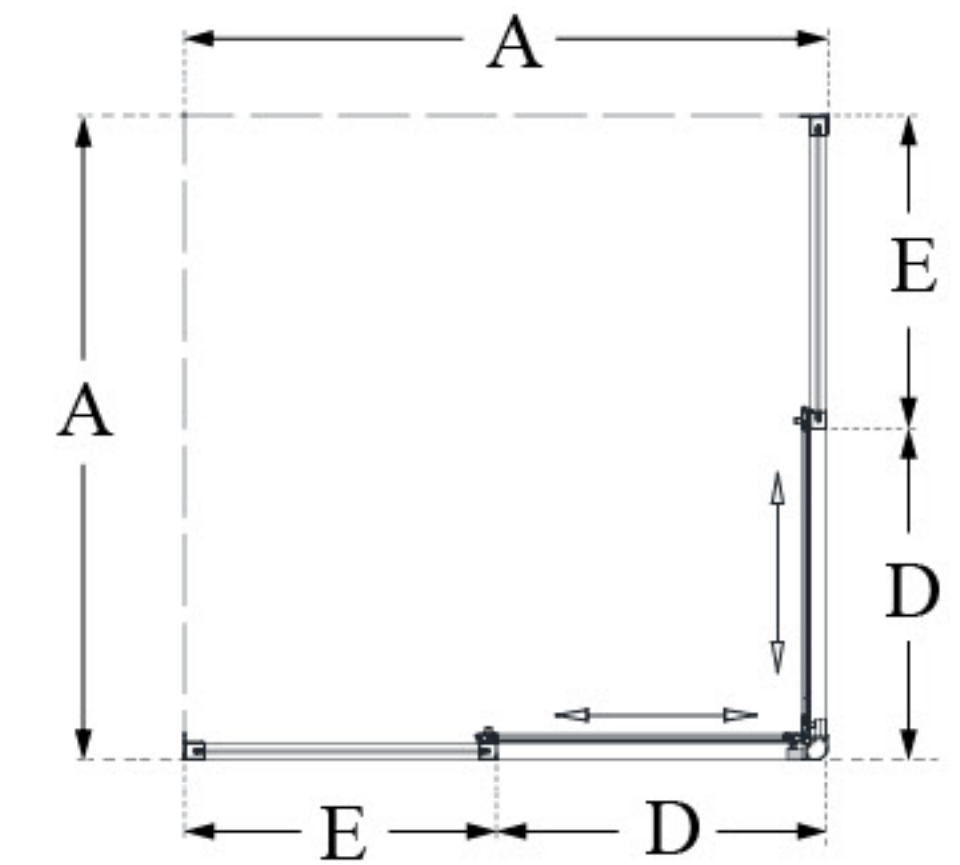

DL-6789

FRENCH CORNER

DreamLine French Corner 36 in.
D x 36 in. W x 74 3/4 in. H Framed
Sliding Shower Enclosure and
Shower Base Kit

KIT CONTENTS:

- SHOWER ENCLOSURE
- SHOWER BASE

CONFIGURATION DIMENSIONS:

A: 36 in.

KIT WIDTH

B: 74 3/4 in.

KIT HEIGHT

G: 36 in.

KIT DEPTH

AVAILABLE DRAIN LOCATIONS:

- CORNER

SHEN-8134340

CORNERVIEW

DreamLine Cornerview 34 1/2 in.
D x 34 1/2 in. W x 72 in. H Framed
Sliding Shower Enclosure

SLIDING DOOR

CONFIGURATION DIMENSIONS:

A: 34 1/2 in.

MODEL WIDTH

B: 72 in.

MODEL HEIGHT

C: 20 3/4 in.

ACCESS WIDTH

D: 17 7/8 in.

DOOR WIDTH

E: 16 3/4 in.

INLINE PANEL WIDTH

DreamLine reserves the right to update or modify the hardware or materials pictured without prior notice for the purpose of product improvement and customer satisfaction.