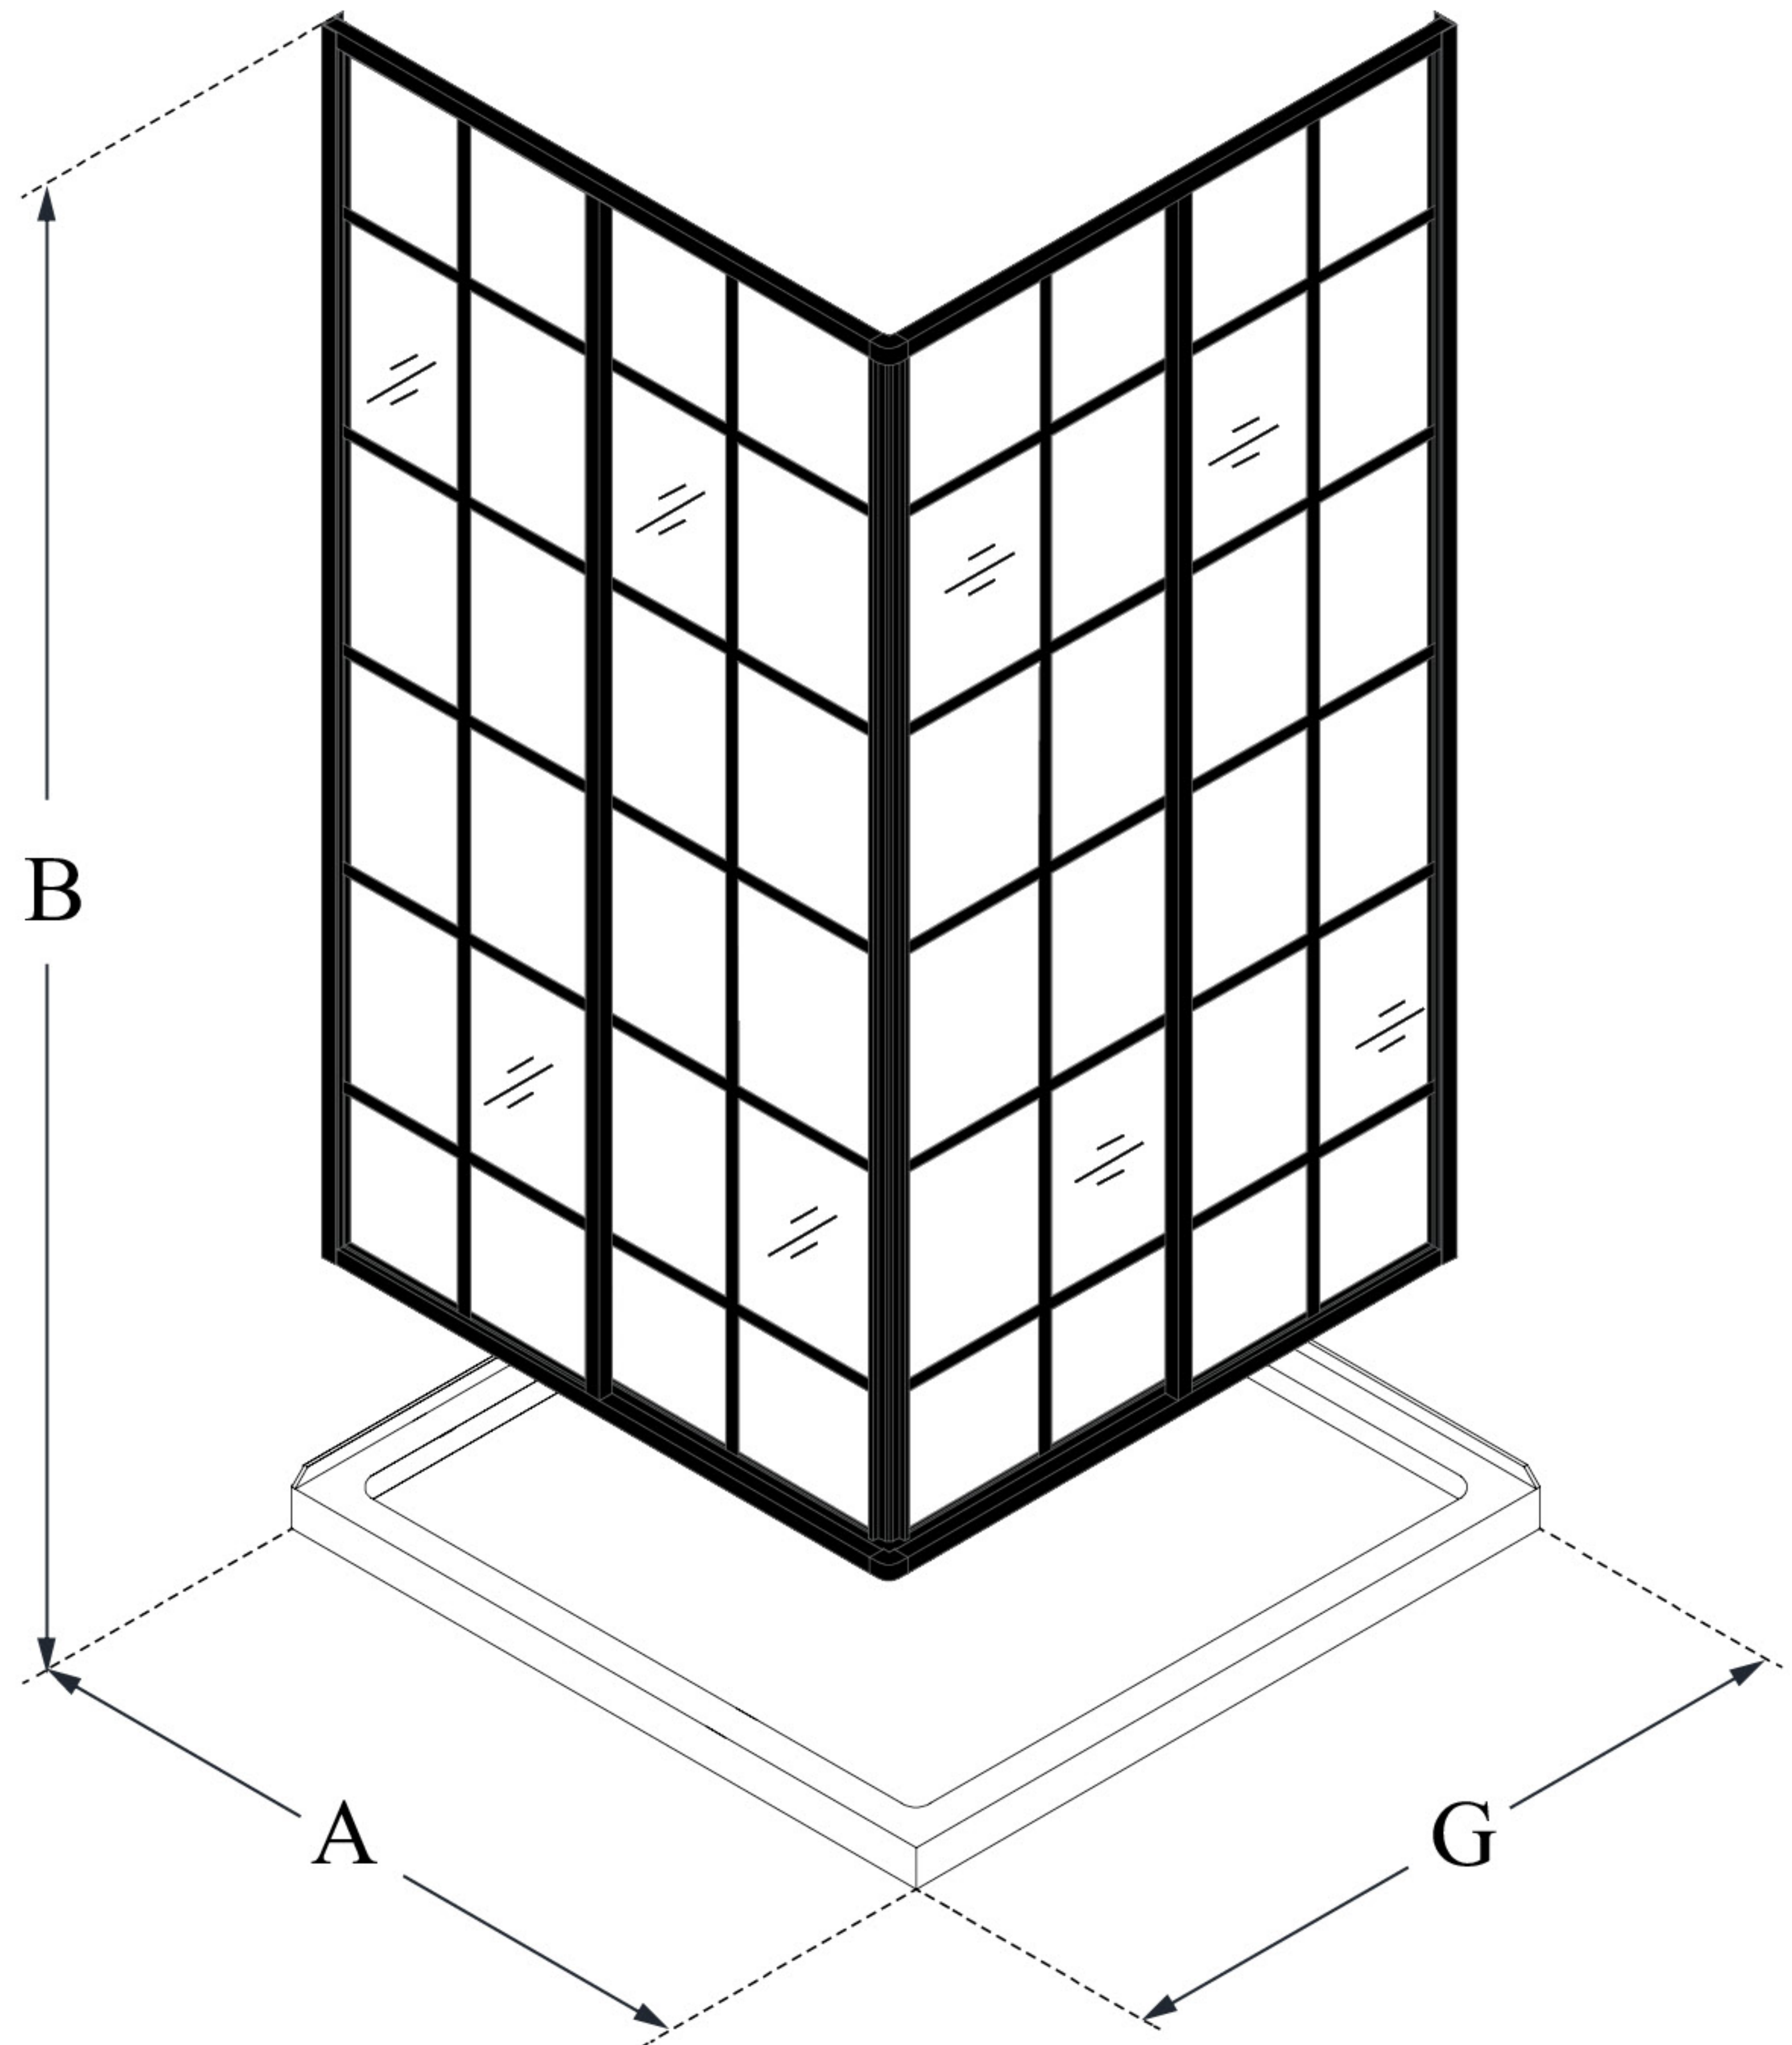

DL-6789

FRENCH CORNER

DreamLine French Corner 36 in.
D x 36 in. W x 74 3/4 in. H Framed
Sliding Shower Enclosure and
Shower Base Kit

KIT CONTENTS:

- SHOWER ENCLOSURE
- SHOWER BASE

CONFIGURATION DIMENSIONS:

A: 36 in.

KIT WIDTH

B: 74 3/4 in.

KIT HEIGHT

G: 36 in.

KIT DEPTH

AVAILABLE DRAIN LOCATIONS:

- CORNER

For precise drain location, please refer to the
included base technical drawing

DreamLine reserves the right to update or modify the hardware or materials pictured
without prior notice for the purpose of product improvement and customer satisfaction.